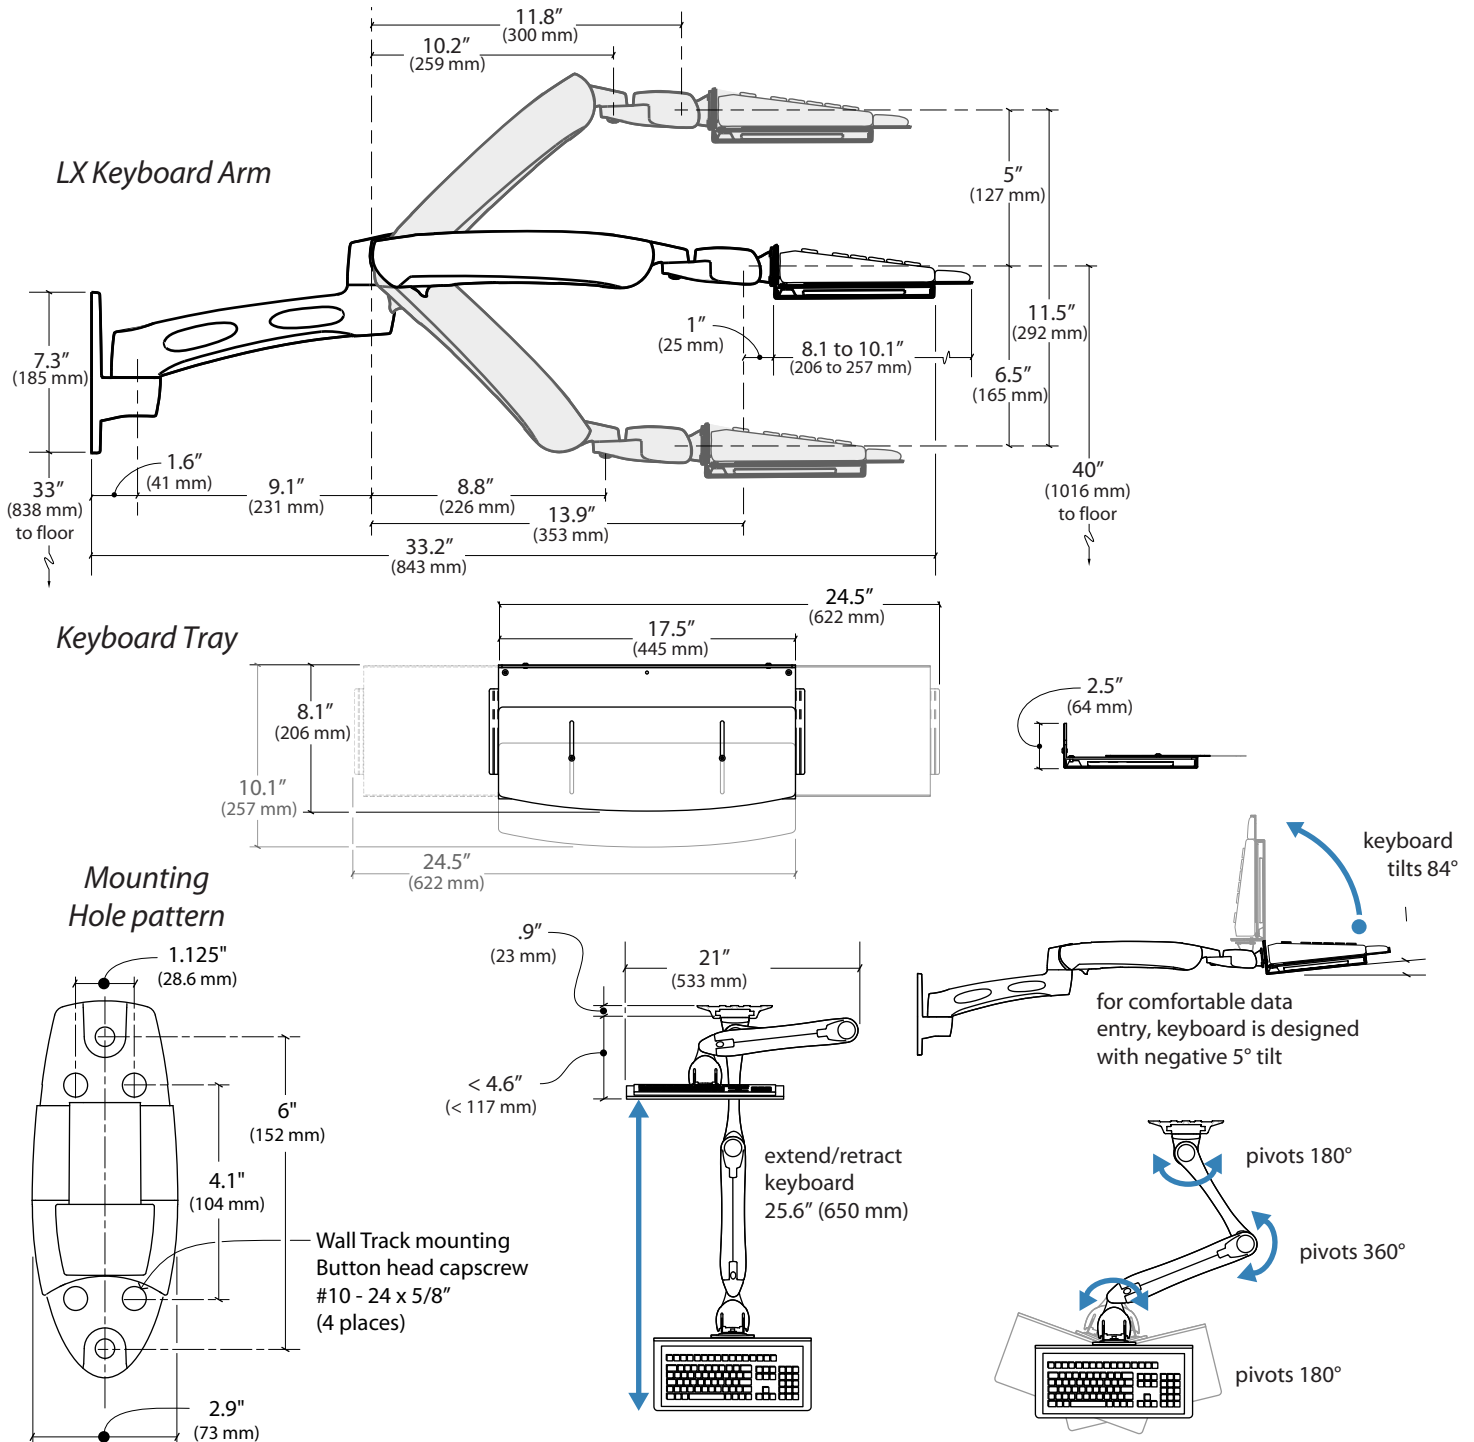

LX Wall Mount System

© 2009 Ergotron, Inc. rev. 06/25/09 DIM-56/68 Content is subject to change without notification.

Americas Sales and Corporate Headquarters

St. Paul, MN USA
 (800) 888-8458
 +1-651-681-7600
 www.ergotron.com
 sales@ergotron.com