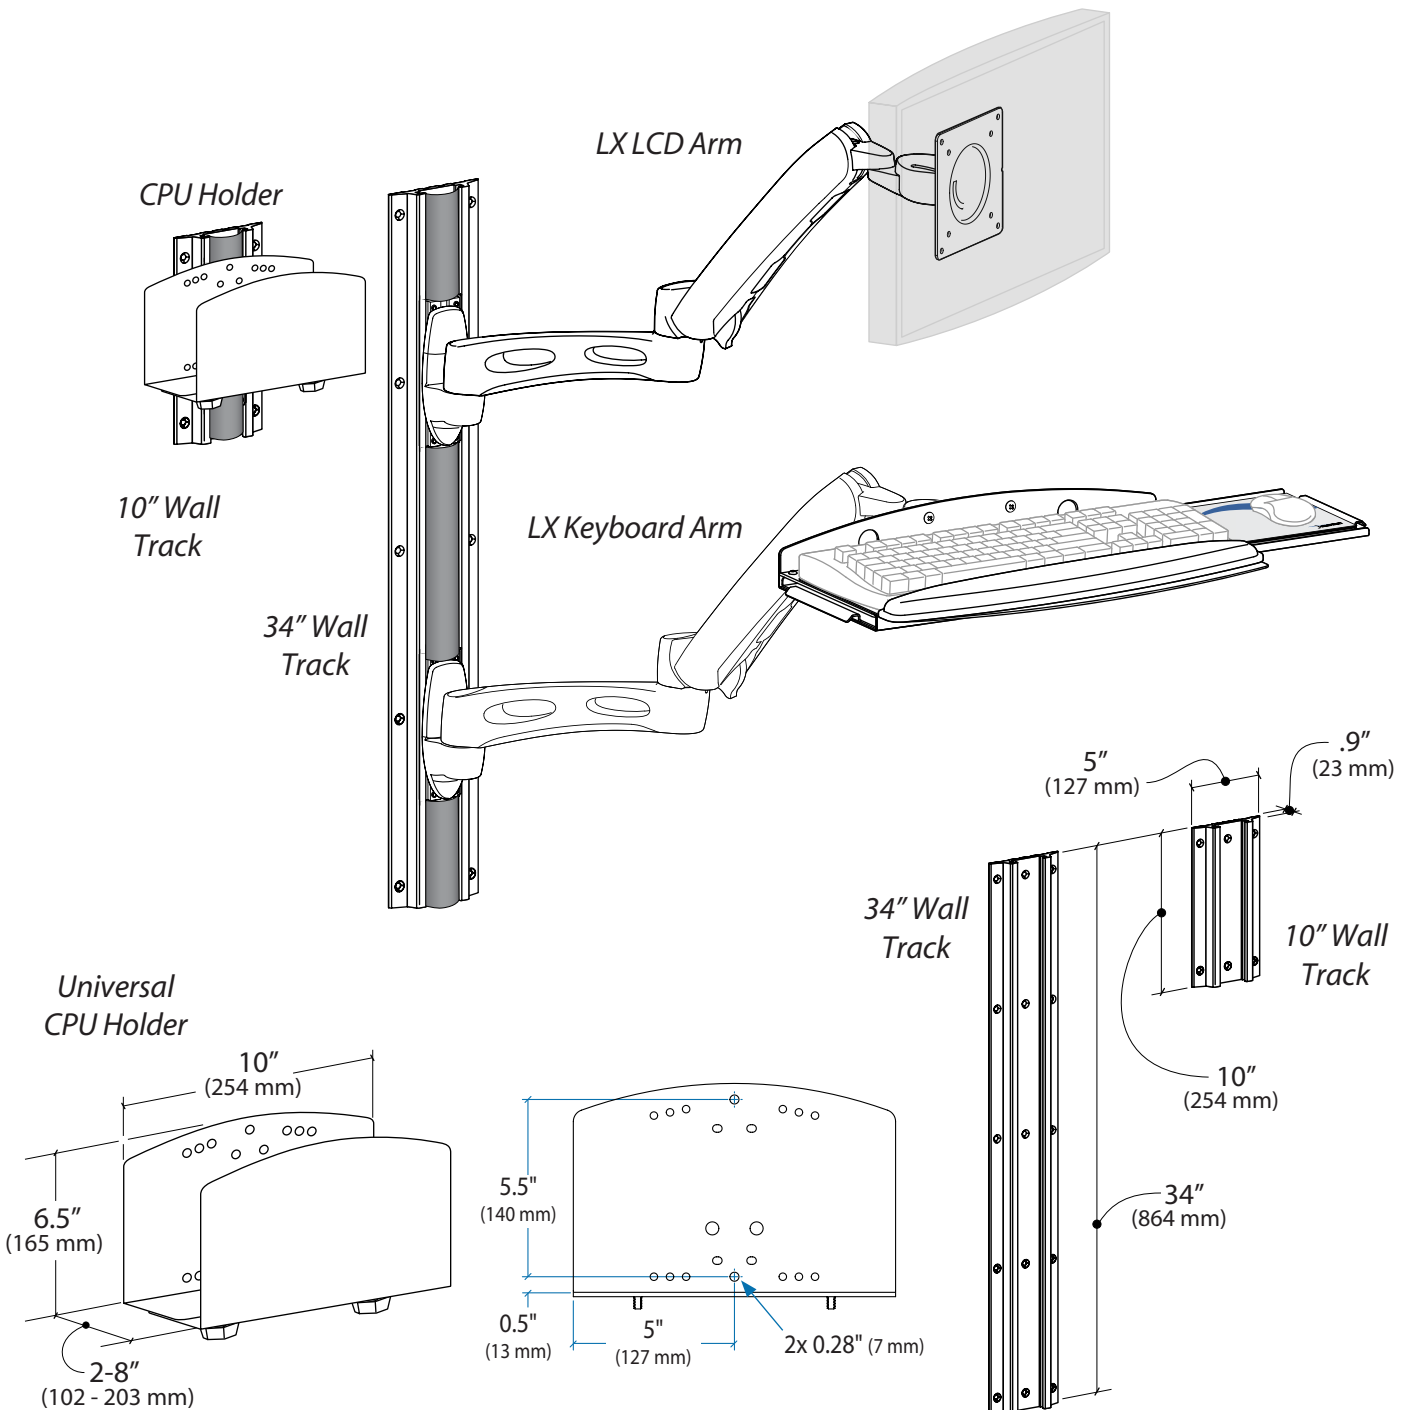

LX Wall Mount System

© 2009 Ergotron, Inc. rev. 06/25/09 DIM-56/68 Content is subject to change without notification.

Americas Sales and Corporate Headquarters

St. Paul, MN USA
 (800) 888-8458
 +1-651-681-7600
 www.ergotron.com
 sales@ergotron.com