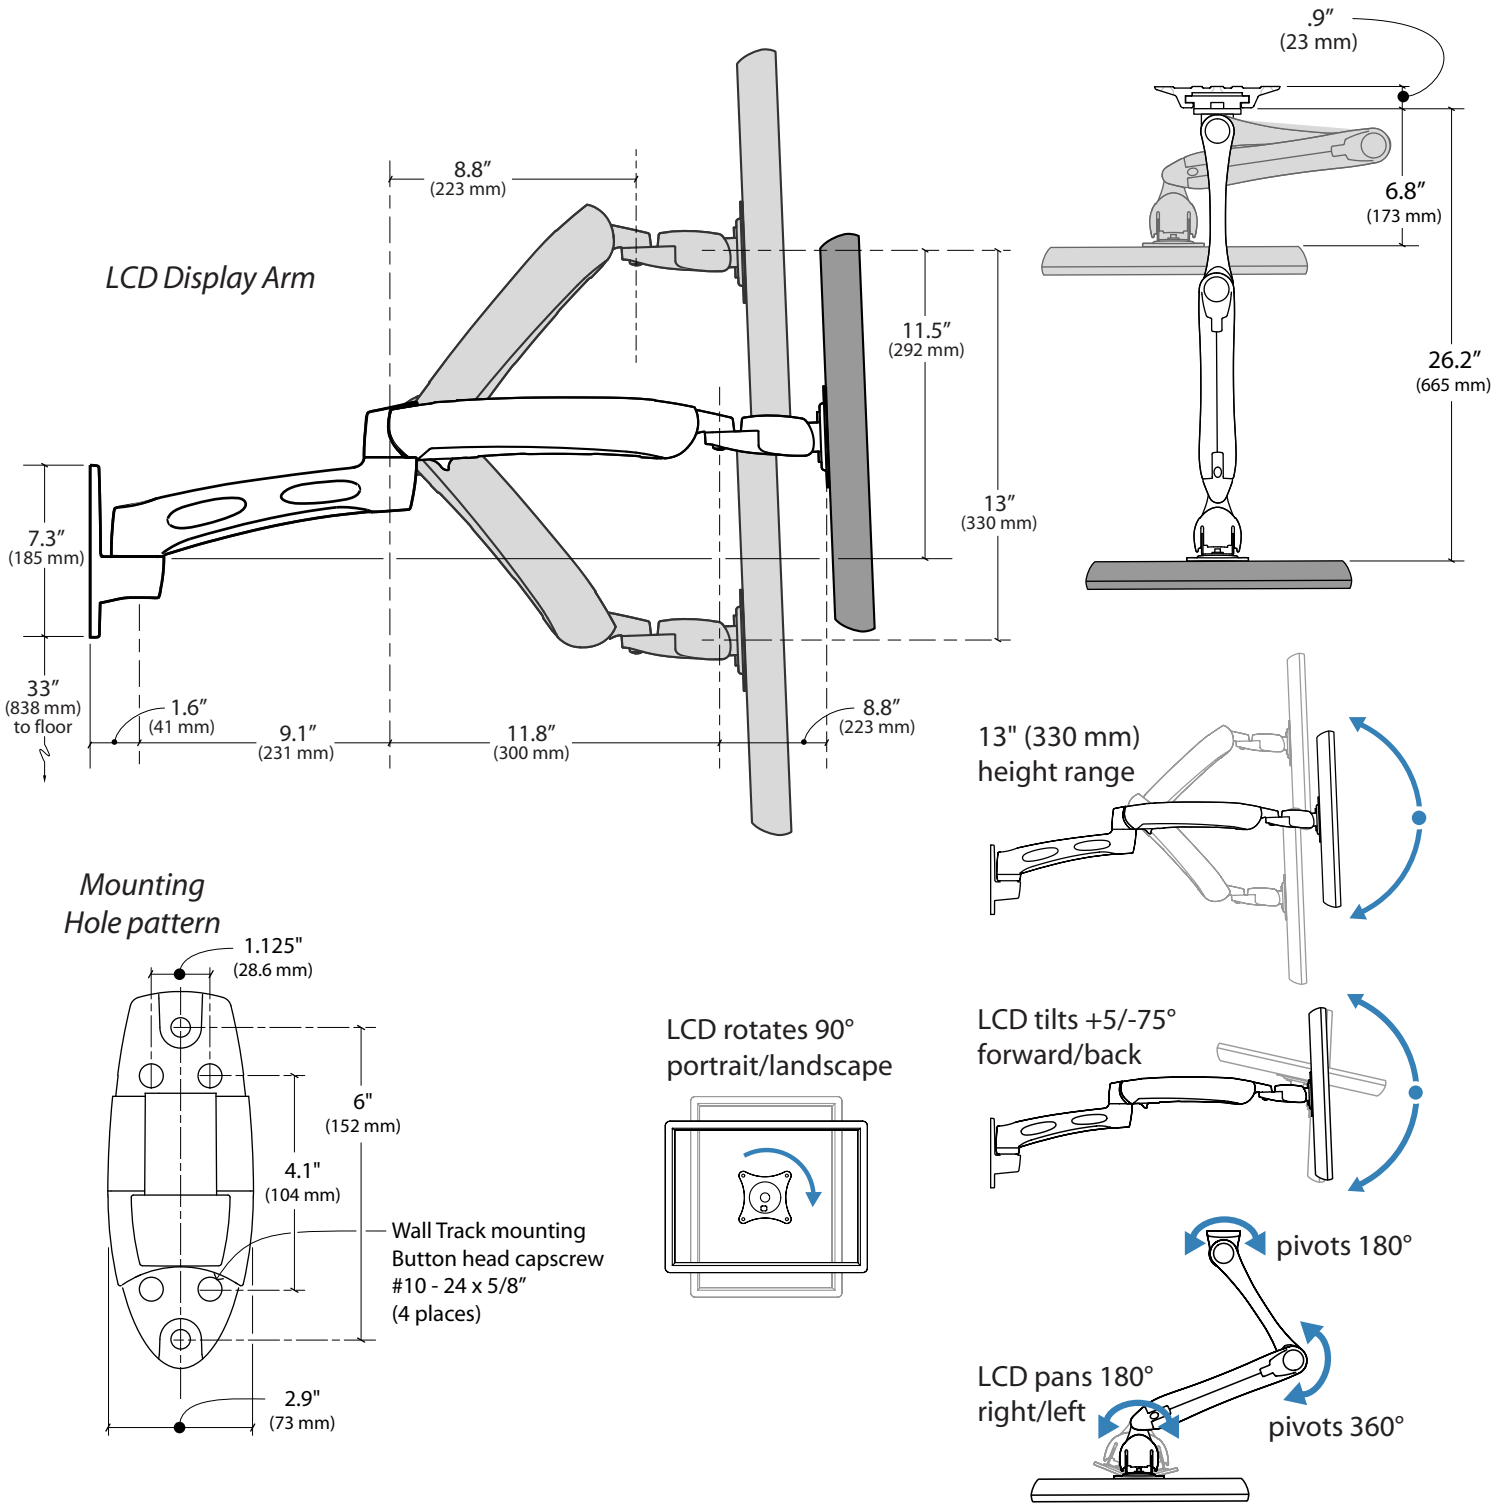

LX Wall Mount System

© 2009 Ergotron, Inc. rev. 06/25/09 DIM-56/68 Content is subject to change without notification.

Americas Sales and Corporate Headquarters

St. Paul, MN USA
 (800) 888-8458
 +1-651-681-7600
 www.ergotron.com
 sales@ergotron.com