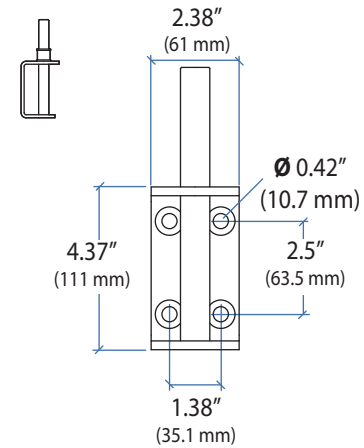

HD Combo Arm

Top View

Wall Mount Bracket

Mouse/Scanner Holder

Top View

© 2009 Ergotron, Inc. rev. 1/29/2009 DIM-HD Combo Content is subject to change without notification

Americas Sales and Corporate Headquarters