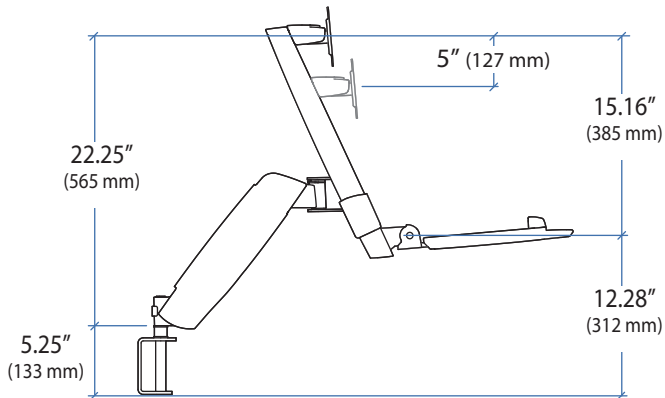

HD Combo Arm

Top View

Wall Mount Bracket

Mouse/Scanner Holder

Top View

© 2009 Ergotron, Inc. rev. 1/29/2009 DIM-HD Combo Content is subject to change without notification

Americas Sales and Corporate Headquarters