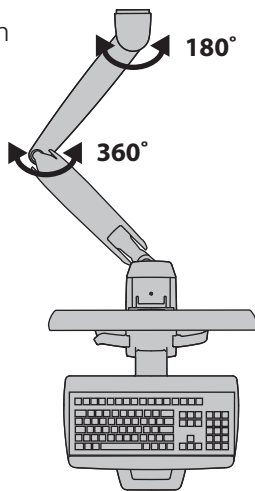

APAC Sales

Tokyo, Japan
 www.ergotron.com
 info.apac@ergotron.com

Worldwide OEM Sales

www.ergotron.com
 info.oem@ergotron.com

HD Extender Arm

Range of Motion

Wall Mount Bracket

© 2009 Ergotron, Inc. rev. 1/29/2009 DIM-HD Combo Content is subject to change without notification