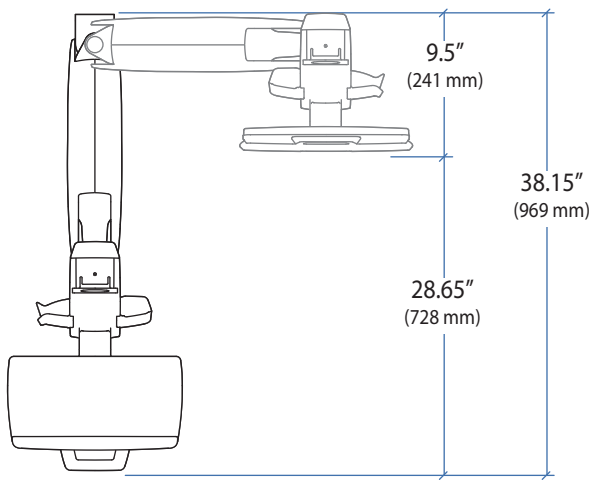

HD Combo Arm

Top View

Wall Mount Bracket

Mouse/Scanner Holder

Top View

© 2009 Ergotron, Inc. rev. 1/29/2009 DIM-HD Combo Content is subject to change without notification

Americas Sales and Corporate Headquarters

Worldwide OEM Sales

www.ergotron.com
info.oem@ergotron.com

HD Combo Arm

Range of Motion

Maximum Weight Capacity

© 2009 Ergotron, Inc. rev. 1/29/2009 DIM-HD Combo Content is subject to change without notification