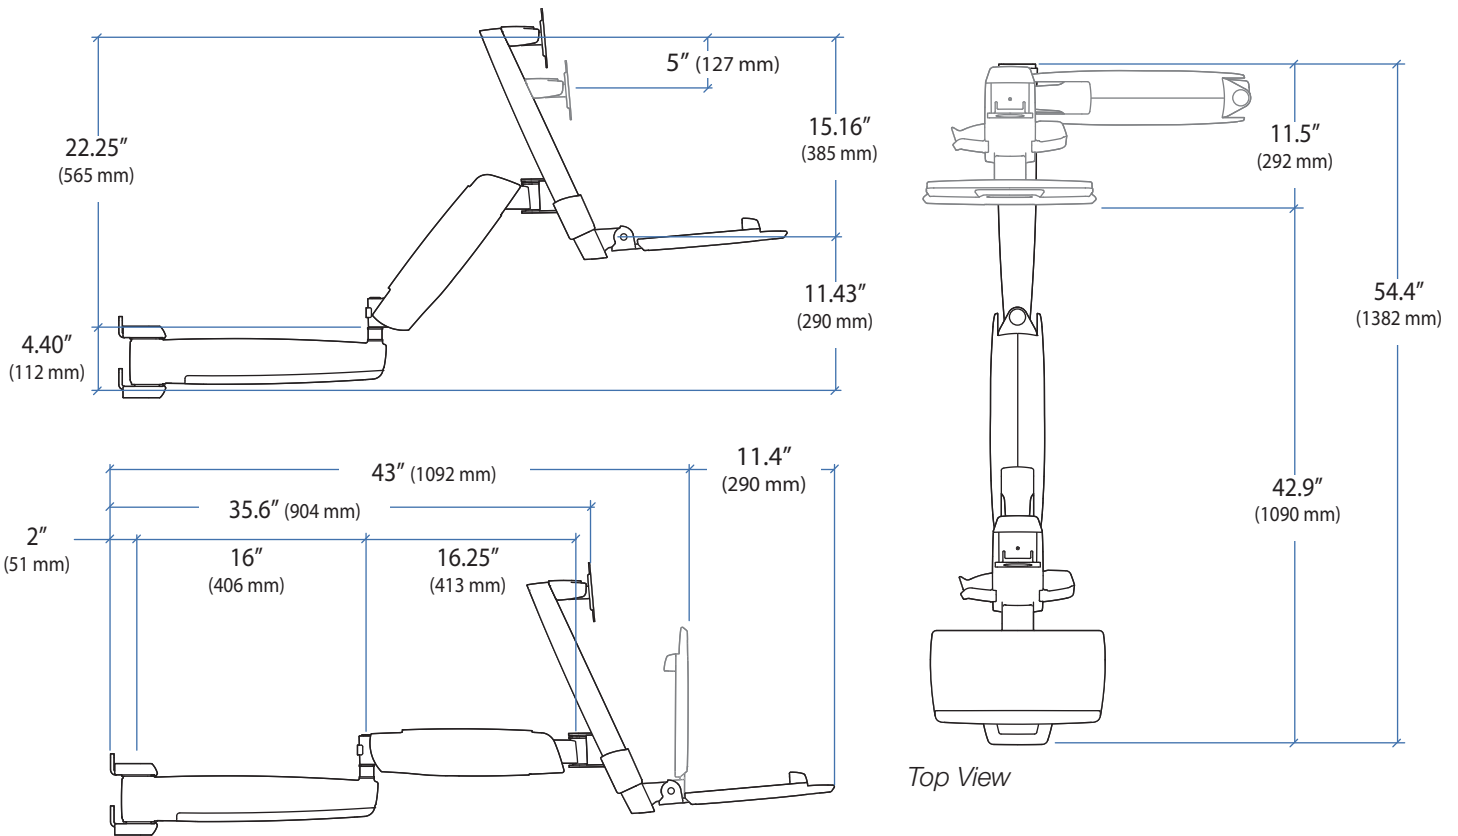

APAC Sales

Tokyo, Japan
 www.ergotron.com
 info.apac@ergotron.com

Worldwide OEM Sales

www.ergotron.com
 info.oem@ergotron.com

HD Extender Arm

Range of Motion

Wall Mount Bracket

© 2009 Ergotron, Inc. rev. 1/29/2009 DIM-HD Combo Content is subject to change without notification