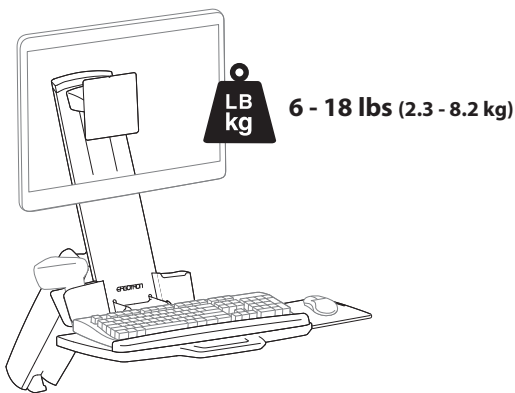

Worldwide OEM Sales

www.ergotron.com
info.oem@ergotron.com

HD Combo Arm

Range of Motion

Maximum Weight Capacity

© 2009 Ergotron, Inc. rev. 1/29/2009 DIM-HD Combo Content is subject to change without notification