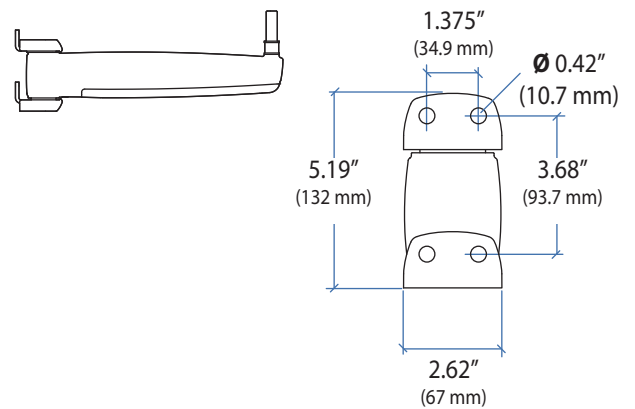

APAC Sales

Tokyo, Japan
 www.ergotron.com
 info.apac@ergotron.com

Worldwide OEM Sales

www.ergotron.com
 info.oem@ergotron.com

HD Extender Arm

Range of Motion

Wall Mount Bracket

© 2009 Ergotron, Inc. rev. 1/29/2009 DIM-HD Combo Content is subject to change without notification