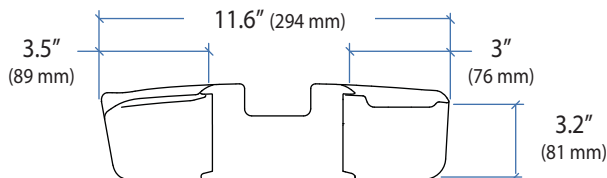

HD Combo Arm

Top View

Wall Mount Bracket

Mouse/Scanner Holder

Top View

© 2009 Ergotron, Inc. rev. 1/29/2009 DIM-HD Combo Content is subject to change without notification

Americas Sales and Corporate Headquarters