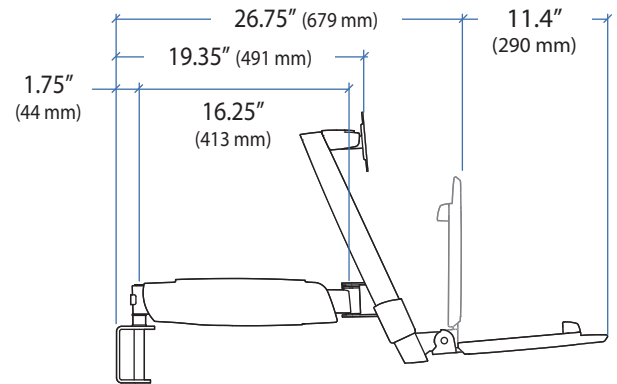

HD Combo Arm

Top View

Wall Mount Bracket

Mouse/Scanner Holder

Top View

© 2009 Ergotron, Inc. rev. 1/29/2009 DIM-HD Combo Content is subject to change without notification

Americas Sales and Corporate Headquarters