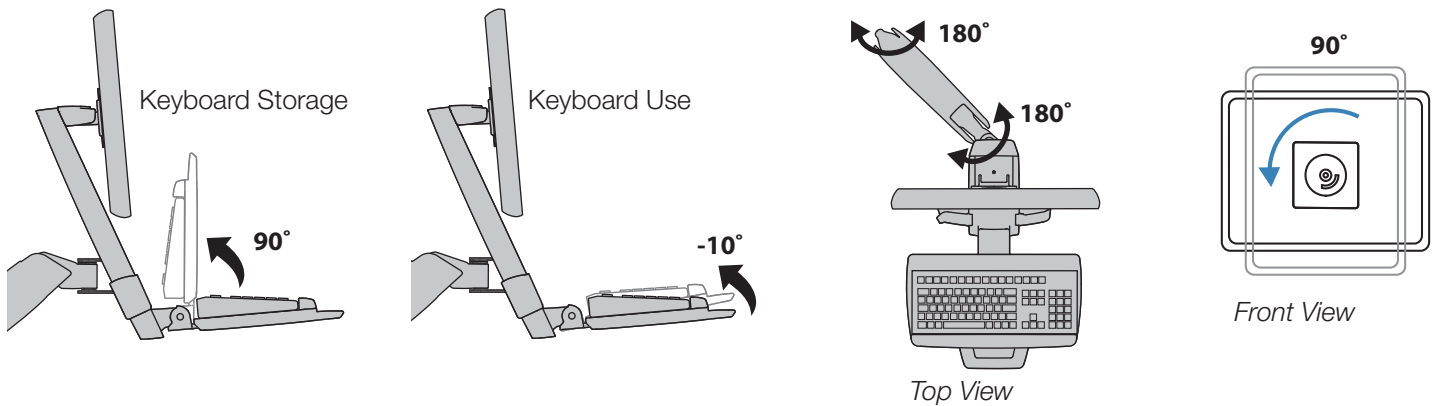

HD Combo Arm

Top View

Wall Mount Bracket

Mouse/Scanner Holder

Top View

© 2009 Ergotron, Inc. rev. 1/29/2009 DIM-HD Combo Content is subject to change without notification

Americas Sales and Corporate Headquarters

Worldwide OEM Sales

www.ergotron.com
info.oem@ergotron.com

HD Combo Arm

Range of Motion

Maximum Weight Capacity

© 2009 Ergotron, Inc. rev. 1/29/2009 DIM-HD Combo Content is subject to change without notification