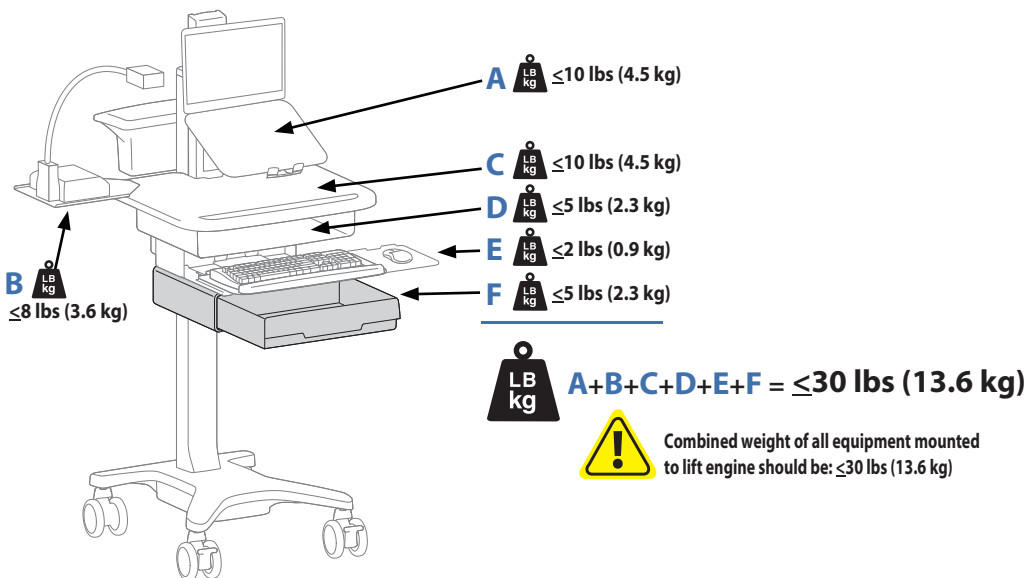

TeachWell

Dimensions

Range of Motion

Weight Capacity

© 2009 Ergotron, Inc. rev. 10/29/2009 DIM-TeachWell Content is subject to change without notification

Americas Sales and Corporate Headquarters

St. Paul, MN USA
 (800) 888-8458
 +1-651-681-7600
 www.ergotron.com
 sales@ergotron.com

TeachWell™ Drawer

Dimensions

Weight Capacity

© 2009 Ergotron, Inc. rev. 10/29/2009 DIM-TeachWell Content is subject to change without notification

Americas Sales and Corporate Headquarters

St. Paul, MN USA
(800) 888-8458
+1-651-681-7600
www.ergotron.com
sales@ergotron.com