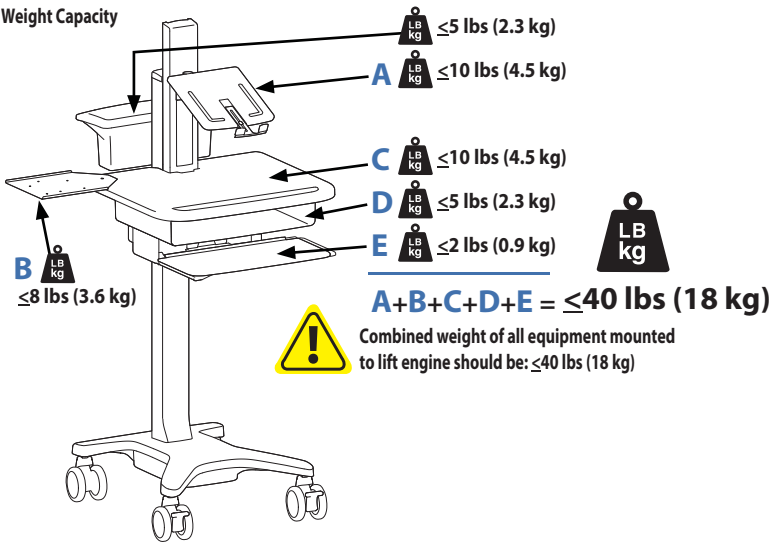

TeachWell

Dimensions

Range of Motion

Weight Capacity

© 2009 Ergotron, Inc. rev. 10/29/2009 DIM-TeachWell Content is subject to change without notification

Americas Sales and Corporate Headquarters

St. Paul, MN USA
 (800) 888-8458
 +1-651-681-7600
 www.ergotron.com
 sales@ergotron.com