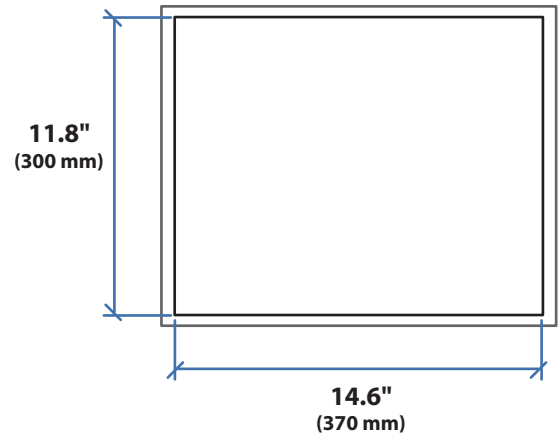

TeachWell

Dimensions

Range of Motion

Weight Capacity

© 2009 Ergotron, Inc. rev. 10/29/2009 DIM-TeachWell Content is subject to change without notification

Americas Sales and Corporate Headquarters

St. Paul, MN USA
 (800) 888-8458
 +1-651-681-7600
 www.ergotron.com
 sales@ergotron.com

TeachWell™ Drawer

Dimensions

Weight Capacity

© 2009 Ergotron, Inc. rev. 10/29/2009 DIM-TeachWell Content is subject to change without notification

Americas Sales and Corporate Headquarters

St. Paul, MN USA
(800) 888-8458
+1-651-681-7600
www.ergotron.com
sales@ergotron.com