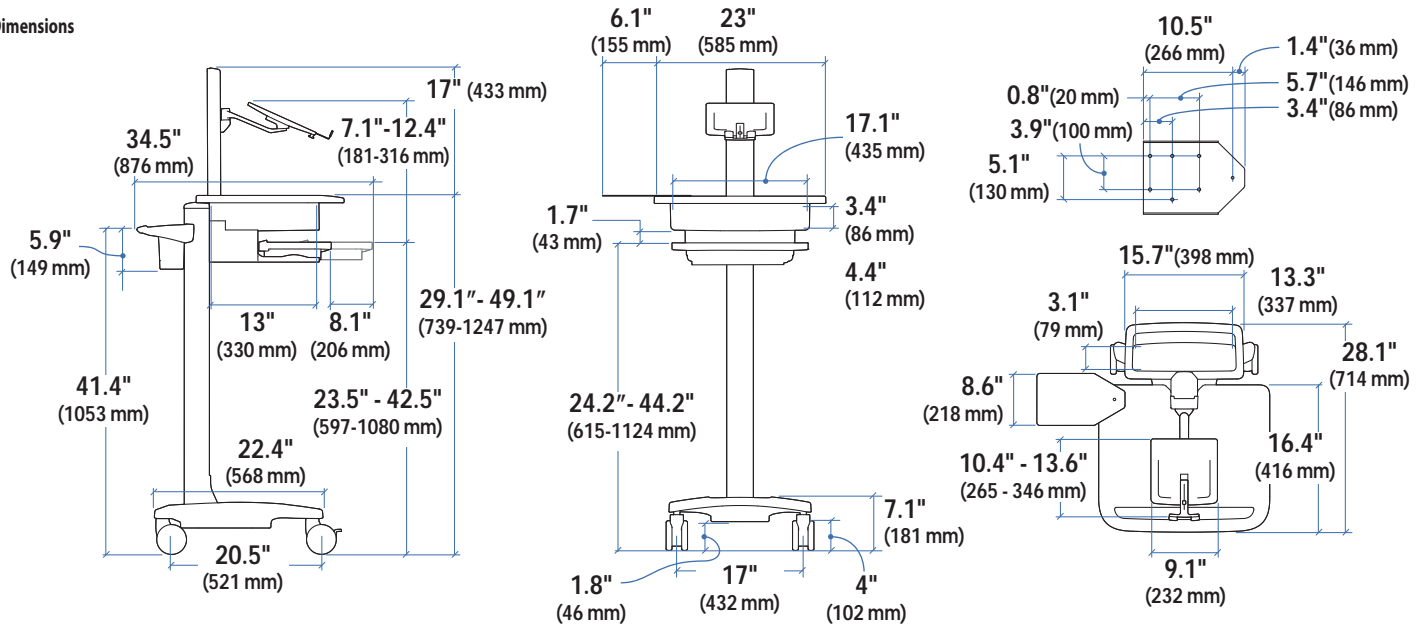

TeachWell

Dimensions

Range of Motion

Weight Capacity

© 2009 Ergotron, Inc. rev. 10/29/2009 DIM-TeachWell Content is subject to change without notification

Americas Sales and Corporate Headquarters

St. Paul, MN USA
 (800) 888-8458
 +1-651-681-7600
 www.ergotron.com
 sales@ergotron.com

TeachWell™ Drawer

Dimensions

Weight Capacity

© 2009 Ergotron, Inc. rev. 10/29/2009 DIM-TeachWell Content is subject to change without notification

Americas Sales and Corporate Headquarters

St. Paul, MN USA
(800) 888-8458
+1-651-681-7600
www.ergotron.com
sales@ergotron.com