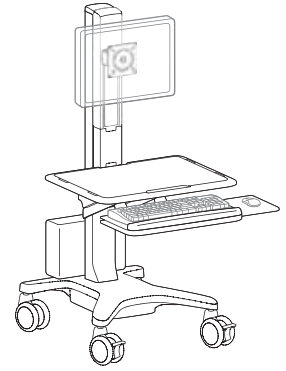

## WorkFit C-Mod, Single LCD Mount, LD

Dimensional & Range of Motion Illustrations

**Weight Capacity:**

© 2009 Ergotron, Inc. rev. 08/10/2009 DIM-WorkFit C-Mod Content is subject to change without notification

## WorkFit C-Mod, Single LCD Mount, HD

Dimensional & Range of Motion Illustrations