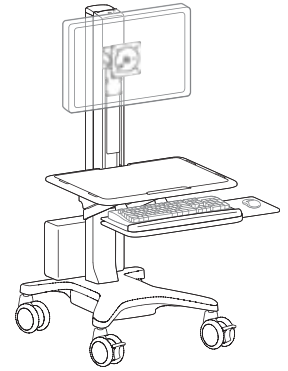

## WorkFit C-Mod, Single LCD Mount, LD

Dimensional & Range of Motion Illustrations

**Weight Capacity:**

© 2009 Ergotron, Inc. rev. 08/10/2009 DIM-WorkFit C-Mod Content is subject to change without notification

## WorkFit C-Mod, Single LCD Mount, HD

Dimensional & Range of Motion Illustrations