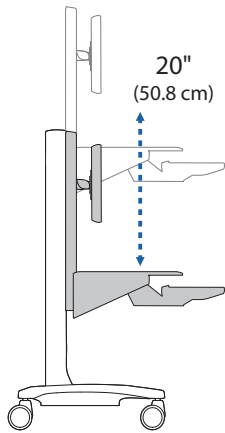

Weight Capacity: