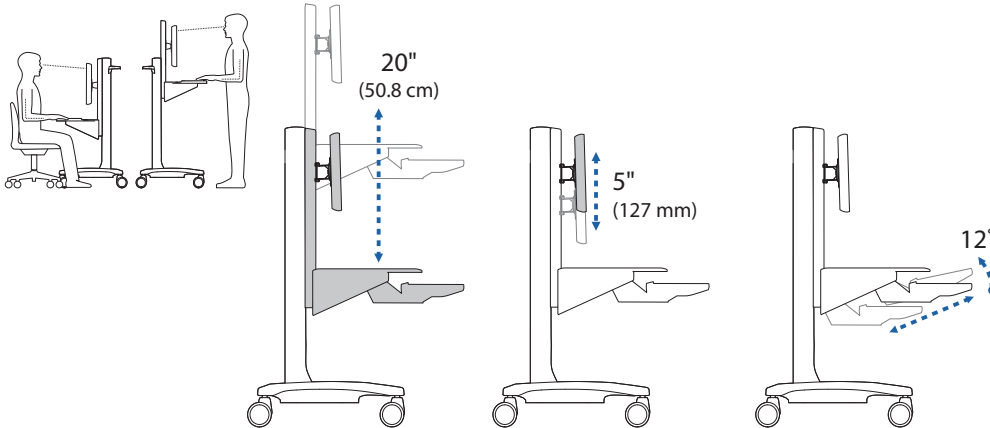

### Dimensional & Range of Motion Illustrations

#### Weight Capacity:

**Ai:** 6-14 lbs (2.72-6.35 kg)\*  
**Aii:** 6-14 lbs (2.72-6.35 kg)\*  
 \* **Ai+Aii** ≤ 28 lbs (12.7 kg)  
**Ai=Aii** ± 1 lbs (.45 kg)

**A+B+C+D** ≤ 37 lbs (16.78 kg)

© 2009 Ergotron, Inc. rev. 08/10/2009 DIM-WorkFit C-Mod Content is subject to change without notification