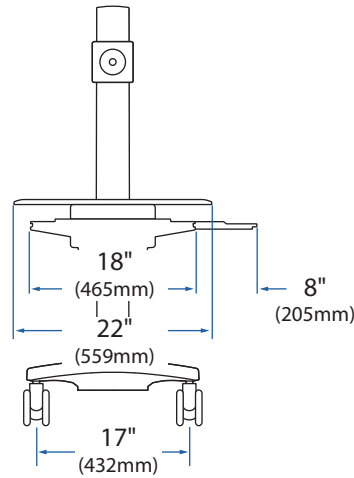

WorkFit C-Mod, Single LCD Mount, HD

Dimensional & Range of Motion Illustrations