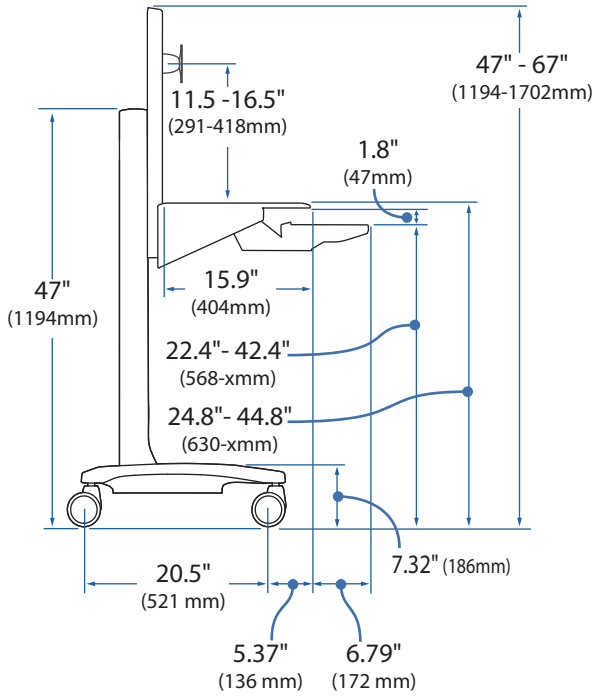

WorkFit C-Mod, Single LCD Mount, HD

Dimensional & Range of Motion Illustrations