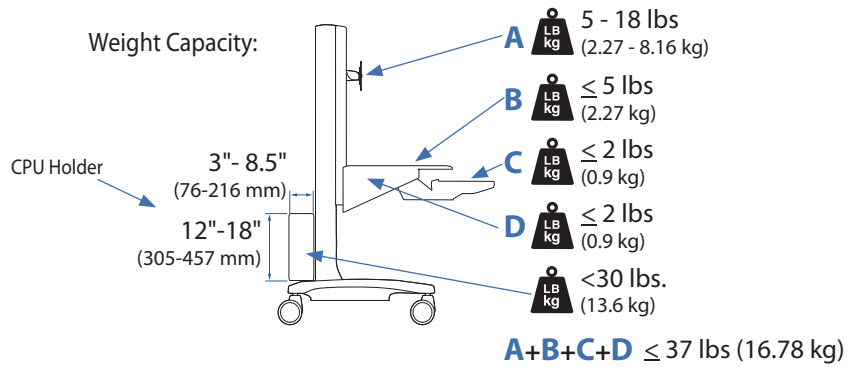

## WorkFit C-Mod, Single LCD Mount, LD

Dimensional & Range of Motion Illustrations

**Weight Capacity:**

© 2009 Ergotron, Inc. rev. 08/10/2009 DIM-WorkFit C-Mod Content is subject to change without notification