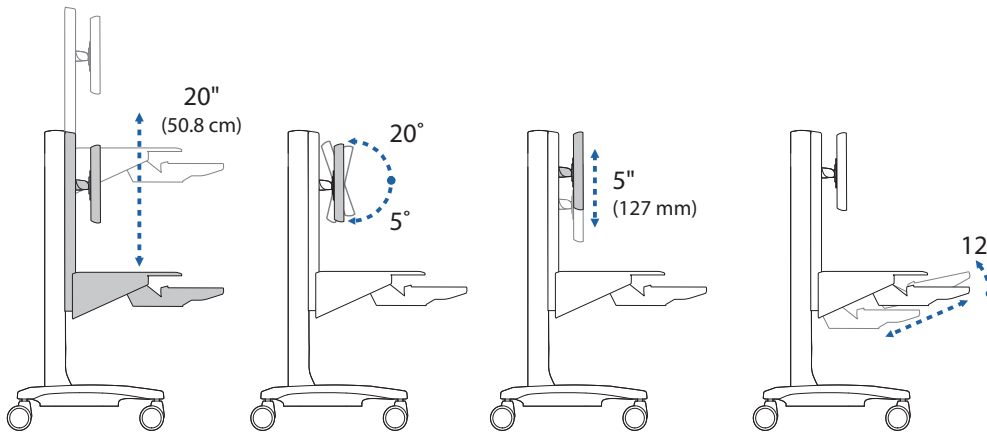

## WorkFit C-Mod, Single LCD Mount, LD

Dimensional & Range of Motion Illustrations

**Weight Capacity:**

© 2009 Ergotron, Inc. rev. 08/10/2009 DIM-WorkFit C-Mod Content is subject to change without notification