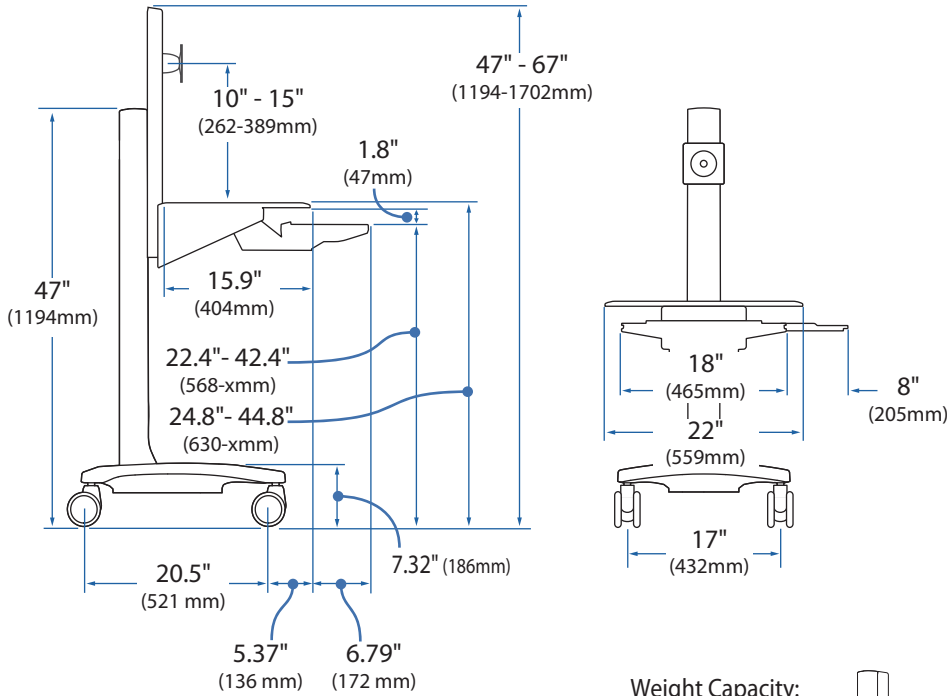

## WorkFit C-Mod, Single LCD Mount, LD

Dimensional & Range of Motion Illustrations

**Weight Capacity:**

© 2009 Ergotron, Inc. rev. 08/10/2009 DIM-WorkFit C-Mod Content is subject to change without notification