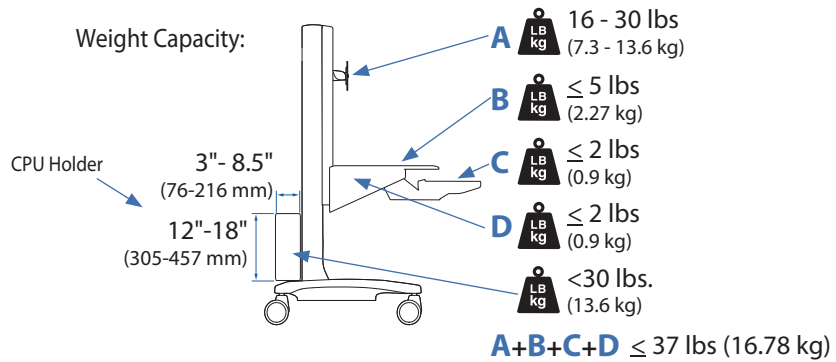

Weight Capacity: