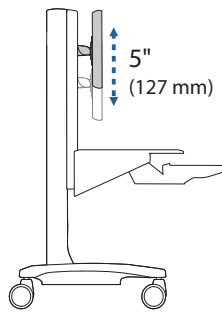

Weight Capacity: