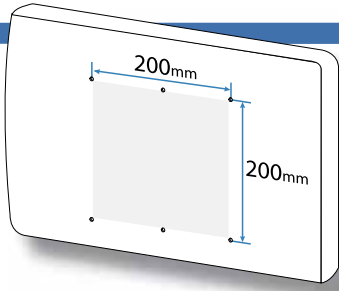

This kit converts any 100 x 100 mm interface to a:
 100 x 200 mm, 200 x 200 mm, or 200 x 400 mm interface.
 100 x 100 mm interface sold separately and may look different than the one shown.

	A	B	C	D	E
1	2x 400 mm (15.7")	4x 200 mm (7.9")	10x M6 x 14mm	10x 6mm	8x M4 x 6mm

200 x 100mm

1

2

200 x 200mm

1

2

3

400 x 200mm