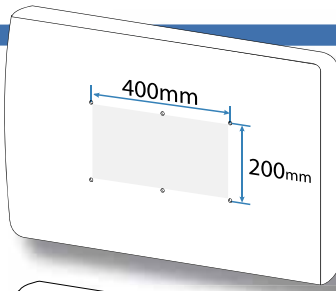

This kit converts any 100 x 100 mm interface to a:
 100 x 200 mm, 200 x 200 mm, or 200 x 400 mm interface.
 100 x 100 mm interface sold separately and may look different than the one shown.

	A	B	C	D	E
1	2x 400 mm (15.7")	4x 200 mm (7.9")	10x M6 x 14mm	10x 6mm	8x M4 x 6mm

200 x 100mm

1

2

200 x 200mm

1

2

3

400 x 200mm