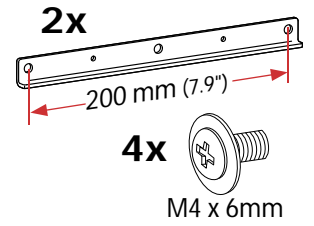

This kit converts any 100 x 100 mm interface to a:
 100 x 200 mm, 200 x 200 mm, or 200 x 400 mm interface.
 100 x 100 mm interface sold separately and may look different than the one shown.

	A	B	C	D	E
1	2x 400 mm (15.7")	4x 200 mm (7.9")	10x M6 x 14mm	10x 6mm	8x M4 x 6mm

200 x 100mm

1

2

200 x 200mm

1

2

3

400 x 200mm