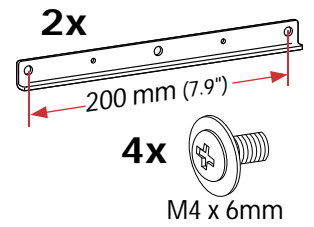

This kit converts any 100 x 100 mm interface to a:
 100 x 200 mm, 200 x 200 mm, or 200 x 400 mm interface.
 100 x 100 mm interface sold separately and may look different than the one shown.

	A	B	C	D	E
1	2x 400 mm (15.7")	4x 200 mm (7.9")	10x M6 x 14mm	10x 6mm	8x M4 x 6mm

200 x 100mm

1

2

200 x 200mm

1

2

3

400 x 200mm