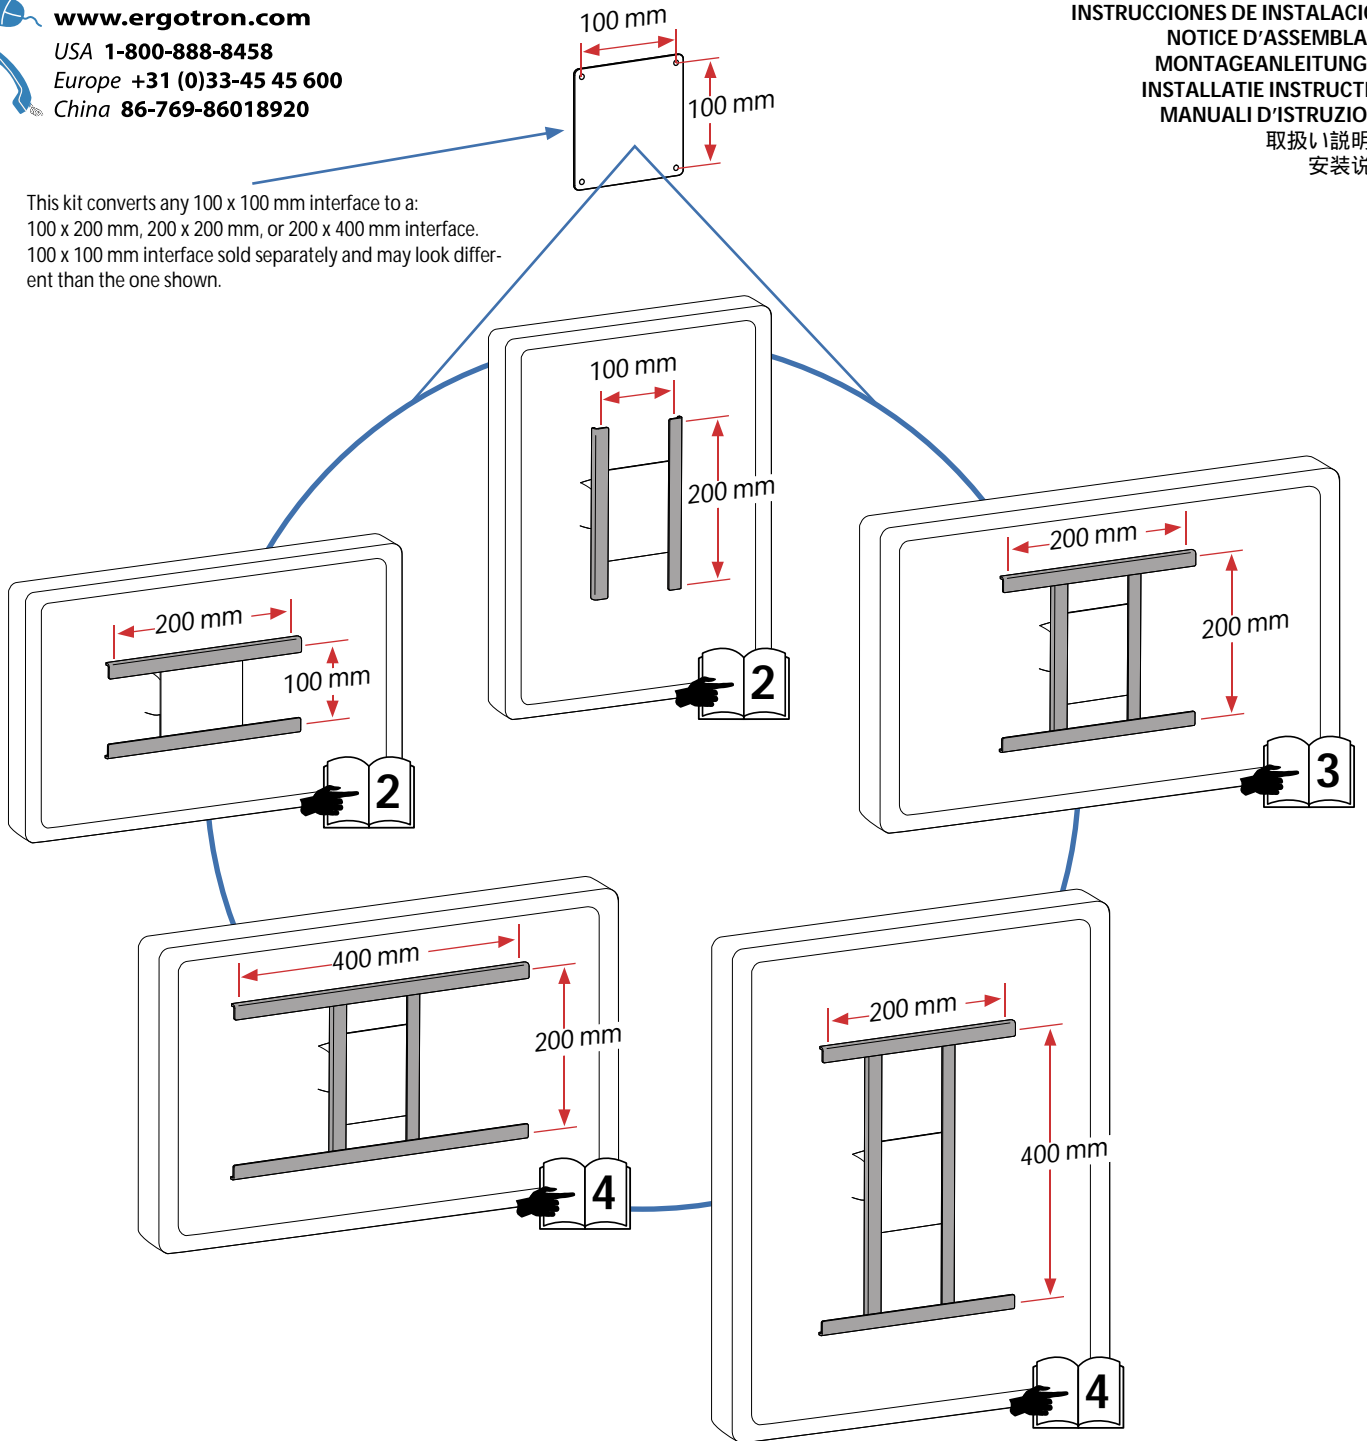

This kit converts any 100 x 100 mm interface to a:
 100 x 200 mm, 200 x 200 mm, or 200 x 400 mm interface.
 100 x 100 mm interface sold separately and may look different than the one shown.

	A	B	C	D	E
1	2x 400 mm (15.7")	4x 200 mm (7.9")	10x M6 x 14mm	10x 6mm	8x M4 x 6mm

200 x 100mm

1

2

200 x 200mm

1

2

3

400 x 200mm

1

2

3