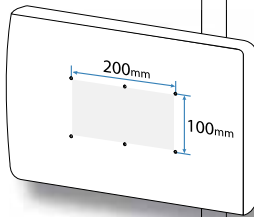

This kit converts any 100 x 100 mm interface to a:
 100 x 200 mm, 200 x 200 mm, or 200 x 400 mm interface.
 100 x 100 mm interface sold separately and may look different than the one shown.

	A	B	C	D	E
1	2x 400 mm (15.7")	4x 200 mm (7.9")	10x M6 x 14mm	10x 6mm	8x M4 x 6mm

200 x 100mm

1

2

200 x 200mm

1

2

3

400 x 200mm