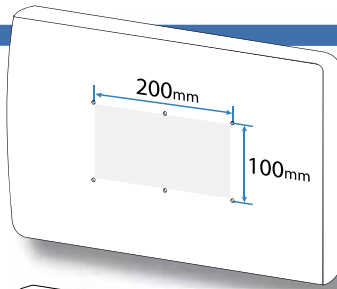

This kit converts any 100 x 100 mm interface to a:
 100 x 200 mm, 200 x 200 mm, or 200 x 400 mm interface.
 100 x 100 mm interface sold separately and may look different than the one shown.

	A	B	C	D	E
1	2x 400 mm (15.7")	4x 200 mm (7.9")	10x M6 x 14mm	10x 6mm	8x M4 x 6mm

200 x 100mm

1

2

200 x 200mm

1

2

3

400 x 200mm