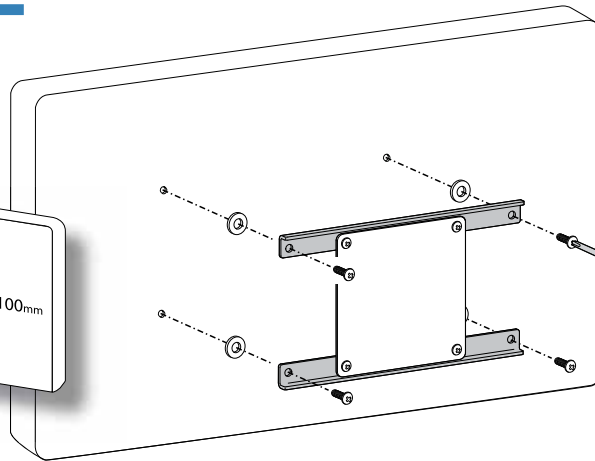

This kit converts any 100 x 100 mm interface to a:
 100 x 200 mm, 200 x 200 mm, or 200 x 400 mm interface.
 100 x 100 mm interface sold separately and may look different than the one shown.

	A	B	C	D	E
1	2x 400 mm (15.7")	4x 200 mm (7.9")	10x M6 x 14mm	10x 6mm	8x M4 x 6mm

200 x 100mm

1

2

200 x 200mm

1

2

3

400 x 200mm