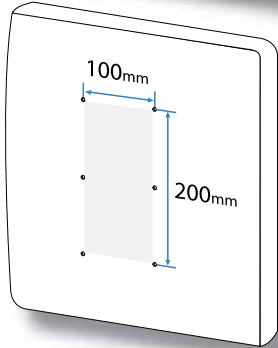

This kit converts any 100 x 100 mm interface to a:
 100 x 200 mm, 200 x 200 mm, or 200 x 400 mm interface.
 100 x 100 mm interface sold separately and may look different than the one shown.

	A	B	C	D	E
1	2x 400 mm (15.7")	4x 200 mm (7.9")	10x M6 x 14mm	10x 6mm	8x M4 x 6mm

200 x 100mm

1

2

200 x 200mm

1

2

3

400 x 200mm