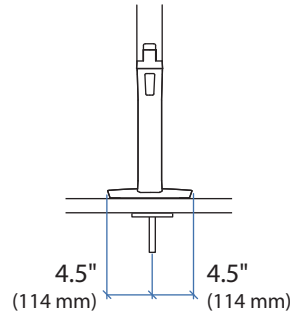

## Grommet Mount for WorkFit-A

### Dimensional & Range of Motion Illustrations

© 2011 Ergotron, Inc. rev. 11/03/2011 DIM-WFA-Grommet Content is subject to change without notification