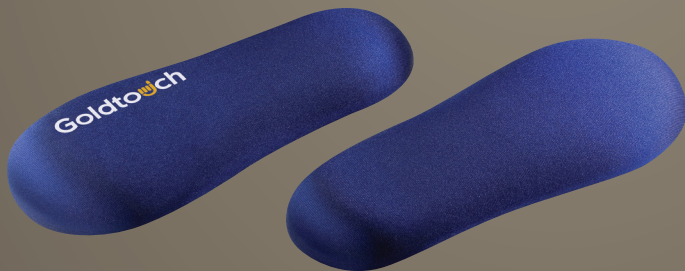

Mousing Platform and Palm Supports

Productivity via Proper Posturing

The unique design of the Goldtouch Mousing Platform allows users to mouse in greater comfort with less risk of contact stress on the nerves in the lower hand and wrist. The gentle slope and curvature of the Mousing Platform help achieve more neutral postures and keep the mouse on a similar plane to the keyboard.

Goldtouch Part Nos.

GT6-0017 Black Mousing Platform
GT6-0003 Blue Mousing Platform

Not to be used as wrist rests, which place undue pressure on the nerves and tendons in the Carpal Tunnel Sheath, Goldtouch Palm Supports provide a safe respite for the hands when not typing.