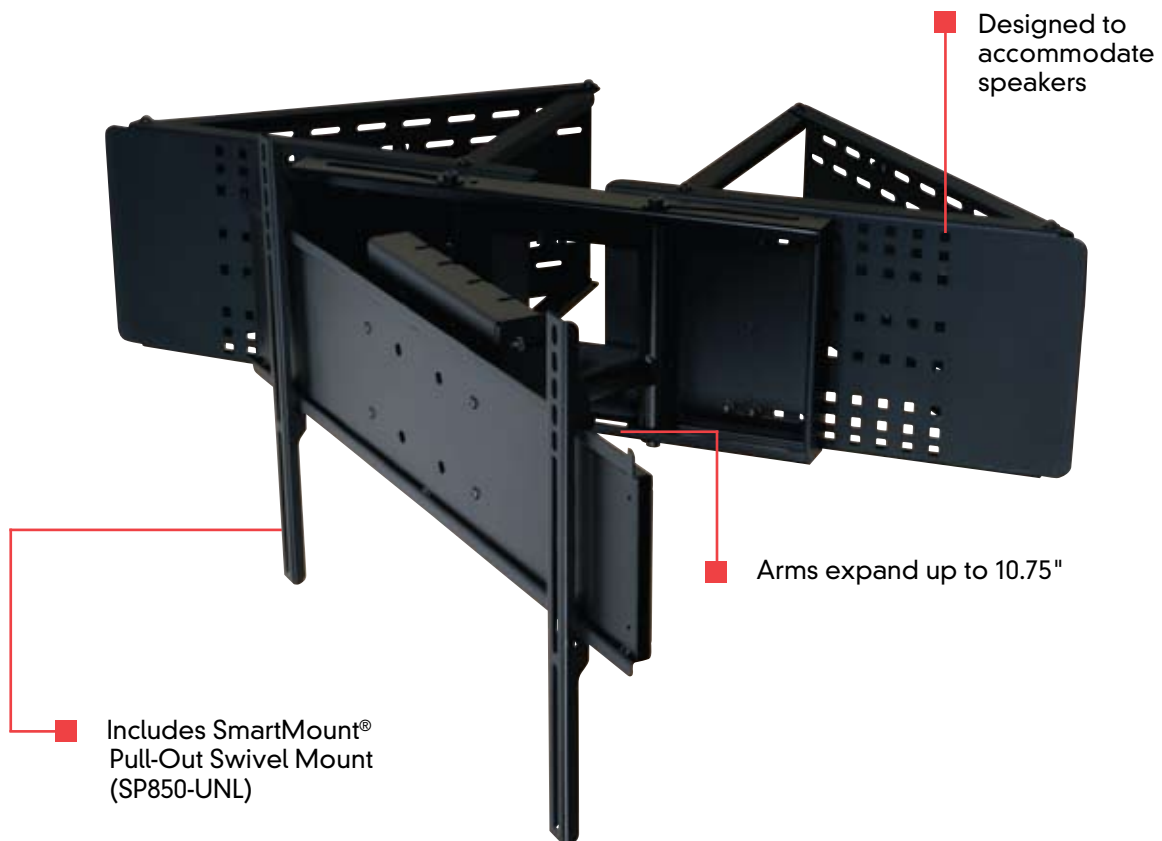

Corner Mount

For 32" to 58" Flat Panel Screens

NEW!

The industry's first and only mount designed for direct corner mounting -- only from Peerless! With its pull-out swivel capability (up to 10.75"), the CM850 easily adapts to wider screens with no need for wall mount repositioning. Enjoy perfect viewing from all angles with this flexible corner mount model that pulls-out, swivels and tilts. Screen attachment plate accommodates speakers when used with smaller flat panels. Out of the way, but still in clear view, the direct corner mount is the perfect solution for flat panel screens mounted directly to the corner.

Corner Mount

For 32" to 58" Flat Panel Screens

Model Numbers

CM850(-S)

Product Specifications

- Allows screen to be mounted directly in to the corner
- Includes SmartMount[®] Pull-Out Swivel Mount (SP850-UNL)
- Extendable arms accommodate multiple screen sizes without having to adjust wall unit placement
- Extends up to 10.75"; pull-out swivel with up to 90° rotation; 0°, 5° or 10° lockable tilt
- Accommodate speakers when used with smaller screens (wall unit maybe visible with some smaller screens)
- Optional shelving available for A/V components

DIMENSIONS (W x H x D) 36.6" - 43.8" x 9.3" x 22" (93.0 - 111.3 x 23.6 x 55.8 cm)

LOAD CAPACITY 150 lb (68.2 kg)

PRODUCT WEIGHT 64.5 lb (29.3 kg)

FINISH Scratch-resistant fused epoxy

AVAILABLE COLORS Black or silver

ACCESSORIES Corner mount shelf - ACC324(-S)
Hardware accessory for mounting speaker mounts to corner mount - ACC930

PATENT Patent pending

Package Specifications

Wall plates (2), screen attachment plates (2), support brackets (4), SP850-UNL, assembly and mounting attachment hardware