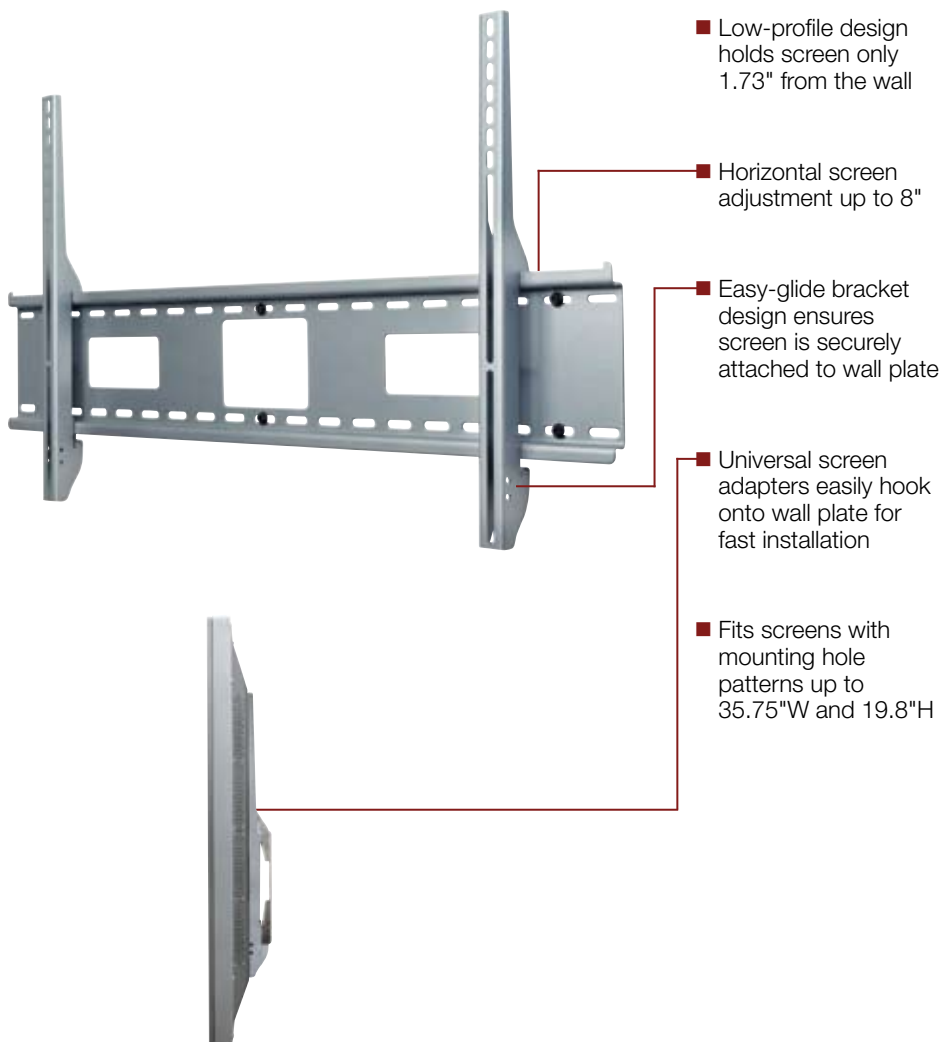

Flat Panel

Flat Wall Mounts

SmartMount®

Universal Flat Wall Mount

For 42" to 71" LCD and Plasma Screens

■ Low-profile design holds screen only 1.73" from the wall

■ Horizontal screen adjustment up to 8"

■ Easy-glide bracket design ensures screen is securely attached to wall plate

■ Universal screen adapters easily hook onto wall plate for fast installation

■ Fits screens with mounting hole patterns up to 35.75"W and 19.8"H

* Includes theft resistant hardware for attaching screen to mount
 ** Includes standard hardware (hex or Phillips) for attaching screen to mount

MODELS

UNIVERSAL MODELS:

Security Fasteners*
SF670 Black
SF670-S Silver

Standard Fasteners**
SF670P Black
SF670P-S Silver

SCREEN ADAPTER

UNIVERSAL MODELS:

Includes universal screen adapter to accommodate mounting holes spaced up to 35.75" horizontally and 19.8" vertically

SPECIFICATIONS

DIMENSIONS: (W x H x D)
 37.75" x 20.63" x 1.73"
 (95.9 x 52.4 x 4.4 cm)

MAX LOAD: 250 lb (113.4 kg)

SHIP WEIGHT: 13.1 lb (5.94 kg)

MOUNTING SURFACES: Wood stud, concrete, cinder block and metal stud
(Metal stud accessory required)