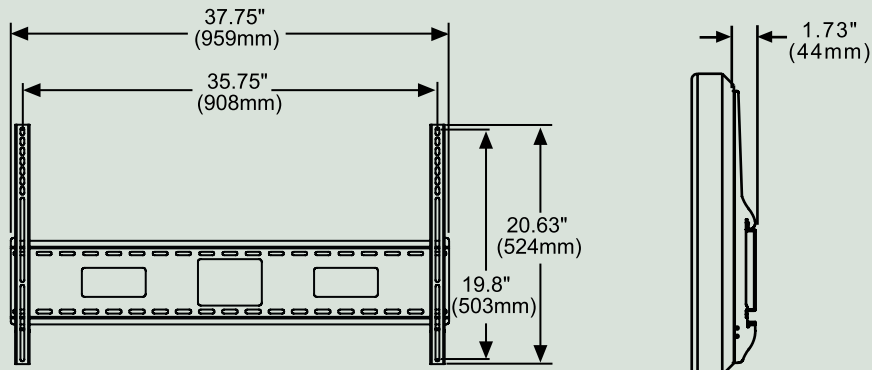

Flat Panel

Flat Wall Mounts

SmartMount®

Universal Flat Wall Mount

For 42" to 71" LCD and Plasma Screens

■ Low-profile design holds screen only 1.73" from the wall

■ Horizontal screen adjustment up to 8"

■ Easy-glide bracket design ensures screen is securely attached to wall plate

■ Universal screen adapters easily hook onto wall plate for fast installation

■ Fits screens with mounting hole patterns up to 35.75"W and 19.8"H

* Includes theft resistant hardware for attaching screen to mount
 ** Includes standard hardware (hex or Phillips) for attaching screen to mount

MODELS

UNIVERSAL MODELS:

Security Fasteners*
SF670 Black
SF670-S Silver

Standard Fasteners**
SF670P Black
SF670P-S Silver

SCREEN ADAPTER

UNIVERSAL MODELS:

Includes universal screen adapter to accommodate mounting holes spaced up to 35.75" horizontally and 19.8" vertically

SPECIFICATIONS

DIMENSIONS: (W x H x D)
 37.75" x 20.63" x 1.73"
 (95.9 x 52.4 x 4.4 cm)

MAX LOAD: 250 lb (113.4 kg)

SHIP WEIGHT: 13.1 lb (5.94 kg)

MOUNTING SURFACES: Wood stud, concrete, cinder block and metal stud
(Metal stud accessory required)