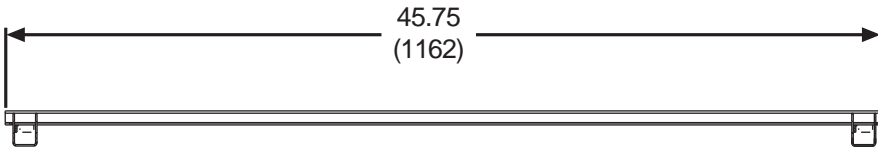

ALL DIMENSION = INCH  
(MM)

TOP VIEW

FRONT VIEW

SIDE VIEW

TECHNICAL DATA SHEET

MODELS: SF680, SF680-S, SF680P, SF680P-S

ALL DIMENSION = INCH  
(MM)

WALL PLATE DETAIL