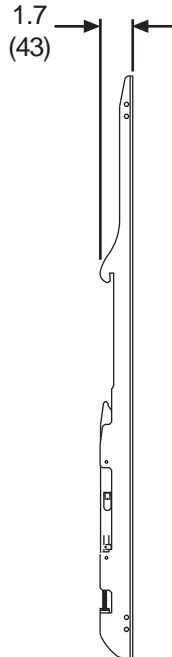

### Dimensions:

#### **Shipping Carton dimensions:**

**L**= 46.75 in (1187 mm)

**W**= 8.63 in (219 mm)

**H**= 3.88 in (99 mm)

ALL DIMENSION = INCH  
(MM)

TOP VIEW

FRONT VIEW

SIDE VIEW

TECHNICAL DATA SHEET

MODELS: SF680, SF680-S, SF680P, SF680P-S

ALL DIMENSION = INCH  
(MM)

WALL PLATE DETAIL

WALL PLATE DETAIL