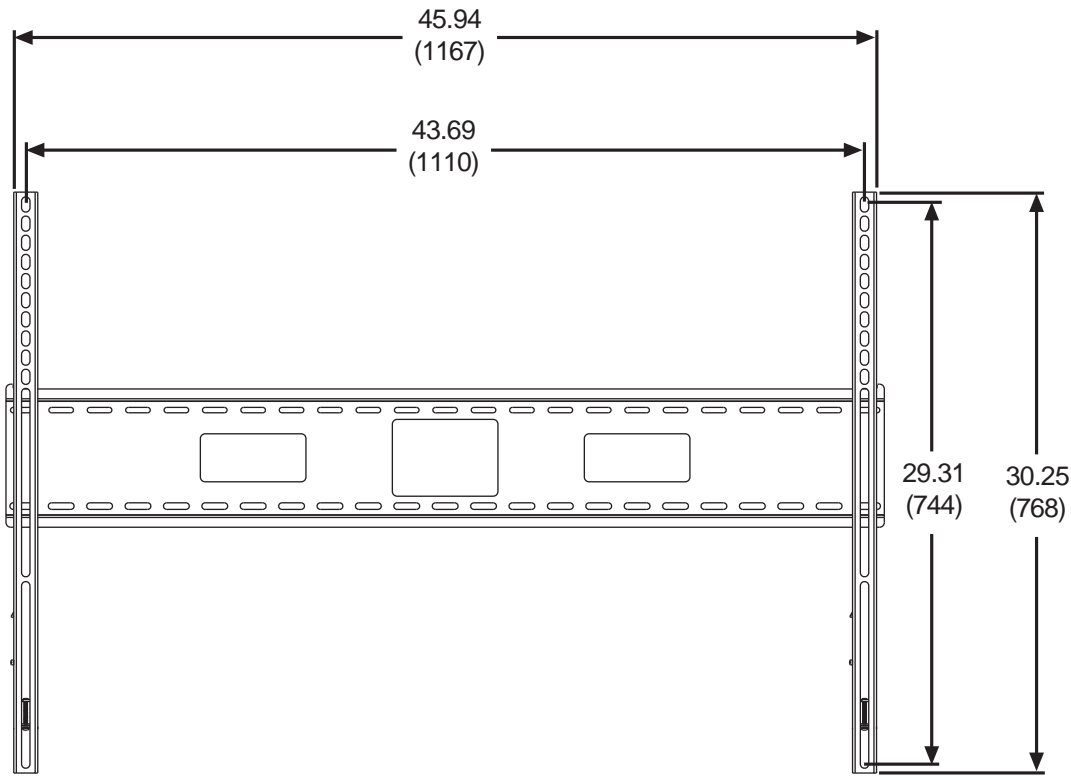

### Dimensions:

#### **Shipping Carton dimensions:**

**L**= 46.75 in (1187 mm)

**W**= 8.63 in (219 mm)

**H**= 3.88 in (99 mm)

ALL DIMENSION = INCH  
(MM)

TOP VIEW

FRONT VIEW

SIDE VIEW

TECHNICAL DATA SHEET

MODELS: SF680, SF680-S, SF680P, SF680P-S

ALL DIMENSION = INCH  
(MM)

WALL PLATE DETAIL