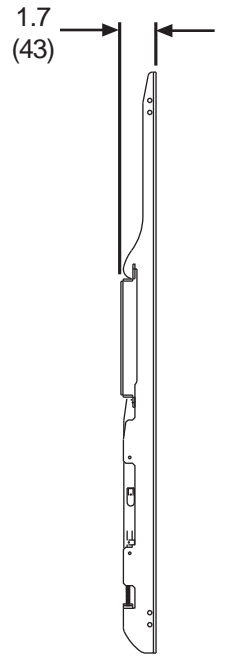

### Dimensions:

#### **Weight:**

14.3 lb (6.5 kg)

#### **Shipping Carton dimensions:**

**L**= 46.75 in (1187 mm)

**W**= 8.63 in (219 mm)

**H**= 3.88 in (99 mm)

ALL DIMENSION = INCH  
(MM)

TOP VIEW

FRONT VIEW

SIDE VIEW

TECHNICAL DATA SHEET

MODELS: SF680, SF680-S, SF680P, SF680P-S

ALL DIMENSION = INCH  
(MM)

WALL PLATE DETAIL