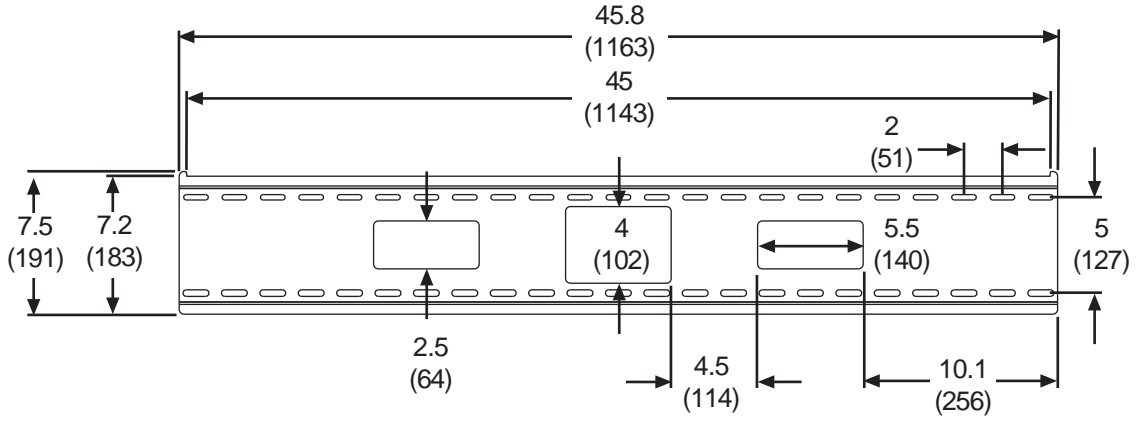

ALL DIMENSION = INCH  
(MM)

TOP VIEW

FRONT VIEW

SIDE VIEW

TECHNICAL DATA SHEET

MODELS: SF680, SF680-S, SF680P, SF680P-S

ALL DIMENSION = INCH  
(MM)

WALL PLATE DETAIL