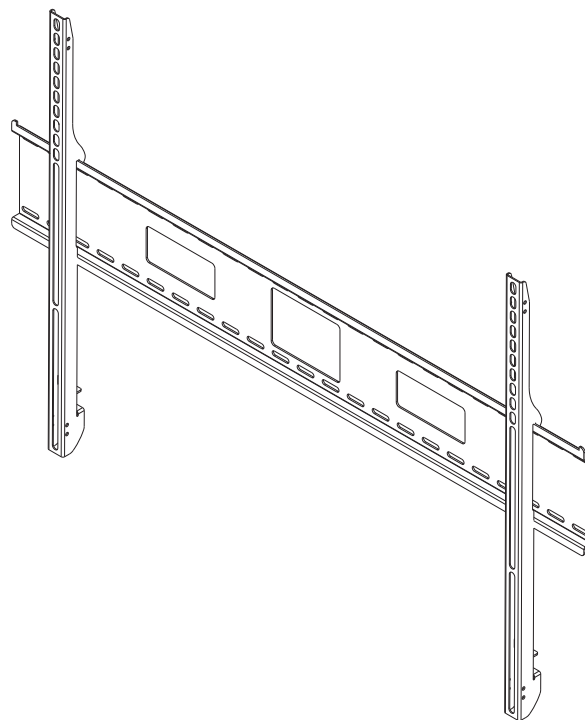

# TECHNICAL DATA SHEET - **SmartMount**<sup>®</sup> Universal Flat Wall Mount for 61" to 102" Flat Panel Screens

# peerless<sup>®</sup>

**MODELS: SF680, SF680P, SF680-S, SF680P-S**

The sturdy SF680 wall plate holds screens weighing up to 350 lb while featuring junction box access ports and horizontal screen adjustment up to 8" for ideal screen positioning. Its easy-glide brackets enable quick screen-to-mount attachment with its simple hook-on design. Delivering an ultra-slim profile, this mount is the ultimate in low-profile solutions for 61" to 102" flat panel screens.

### Features:

- Fits screens with mounting hole patterns up to 43.75" W x 29.31" H
- Ultra-slim design holds screen only 1.83" from the wall for a clean application
- Easy-glide bracket design ensures screen is securely attached to wall plate
- Horizontal screen adjustment up to 8"
- Mounts to wood studs, concrete, cinder block or metal studs (metal stud accessory required)
- Includes Peerless' Sorted-For-You™ fastener pack with all necessary mounting and screen attachment hardware

### Dimensions: