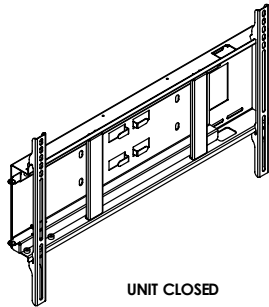

Model Numbers

WARRANTY: Limited 5-year

DMU50SM Slide-out Wall Mount with Media Player Storage and Access for 37" to 60" Flat Panel Displays

Product Specifications

	DIMENSIONS (W x H x D)	PRODUCT WEIGHT	LOAD CAPACITY	FINISH	AVAILABLE COLORS
DMU50SM	30" x 18" x 2.67" (762 x 458 x 68mm)	13.6lb (6.2kg)	125lb (56.6kg)	Scratch resistant fused epoxy	Black

Package Specifications

	PACKAGE SIZE (W x H x D)	PACKAGE SHIP WEIGHT	PACKAGE UPC CODE	PACKAGE CONTENTS	UNITS IN PACKAGE
DMU50SM	11.875" x 3.75" x 31.75" (302 x 95 x 806mm)	15.7lb (7.2kg)	735029263302	Wall mount, slide out plate and fasteners	1

All dimensions = inch (mm)

ARCHITECTS SPECIFICATIONS

The Slide-out Wall Mount shall be a Peerless-AV model DMU50SM and shall be located where indicated on the plans. It shall be constructed of heavy gauge cold rolled steel. Assembly and installation shall be done according to instructions provided by the manufacturer.

Peerless Industries, Inc. ■ 2300 White Oak Circle ■ Aurora, IL 60502 ■ (800) 865-2112 ■ (630) 375-5100 ■ Fax: (800) 359-6500 ■ www.peerless-av.com

Visit www.peerless-av.com to see the complete line of AV solutions from Peerless-AV, including flat panel mounts, projector mounts, carts/stands, furniture, cables, screen cleaners and a full assortment of accessories.