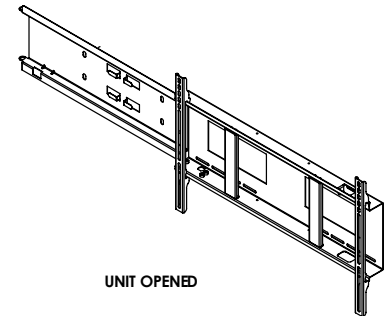

Model Numbers

WARRANTY: Limited 5-year

DMU50SM Slide-out Wall Mount with Media Player Storage and Access for 37" to 60" Flat Panel Displays

Product Specifications

	DIMENSIONS (W x H x D)	PRODUCT WEIGHT	LOAD CAPACITY	FINISH	AVAILABLE COLORS
DMU50SM	30" x 18" x 2.67" (762 x 458 x 68mm)	13.6lb (6.2kg)	125lb (56.6kg)	Scratch resistant fused epoxy	Black

Package Specifications

	PACKAGE SIZE (W x H x D)	PACKAGE SHIP WEIGHT	PACKAGE UPC CODE	PACKAGE CONTENTS	UNITS IN PACKAGE
DMU50SM	11.875" x 3.75" x 31.75" (302 x 95 x 806mm)	15.7lb (7.2kg)	735029263302	Wall mount, slide out plate and fasteners	1

All dimensions = inch (mm)

ARCHITECTS SPECIFICATIONS

The Slide-out Wall Mount shall be a Peerless-AV model DMU50SM and shall be located where indicated on the plans. It shall be constructed of heavy gauge cold rolled steel. Assembly and installation shall be done according to instructions provided by the manufacturer.

Peerless Industries, Inc. ■ 2300 White Oak Circle ■ Aurora, IL 60502 ■ (800) 865-2112 ■ (630) 375-5100 ■ Fax: (800) 359-6500 ■ www.peerless-av.com

Visit www.peerless-av.com to see the complete line of AV solutions from Peerless-AV, including flat panel mounts, projector mounts, carts/stands, furniture, cables, screen cleaners and a full assortment of accessories.