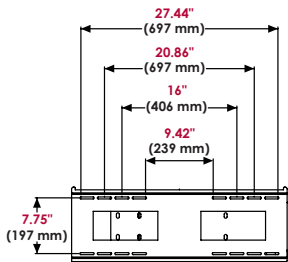

### FEATURES

- Rated to 125lb (56.6kg)
- Compliant with displays up to a 705 x 433mm mounting hole patterns
- Designed to house the Aopen DE-945CD measuring 6.5" x 6.5" x 1.75"
- Slide-out plate with finger access holes for quick service and cable storage
- Gliding mechanism for smooth movement of media player for easy access
- Cam-lock deters tampering and theft
- Riveted uprights enhance overall strength enabling the mount to support a larger range of screens
- Top and bottom opening for cable access and routing

## Product Specifications

	DIMENSIONS (W x H x D)	PRODUCT WEIGHT	LOAD CAPACITY	FINISH	AVAILABLE COLORS
<b>DMU50SM</b>	30" x 18" x 2.67" (762 x 458 x 68mm)	13.6lb (6.2kg)	125lb (56.6kg)	Scratch resistant fused epoxy	Black

## Package Specifications

	PACKAGE SIZE (W x H x D)	PACKAGE SHIP WEIGHT	PACKAGE UPC CODE	PACKAGE CONTENTS	UNITS IN PACKAGE
<b>DMU50SM</b>	11.875" x 3.75" x 31.75" (302 x 95 x 806mm)	15.7lb (7.2kg)	735029263302	Wall mount, slide out plate and fasteners	1

All dimensions = inch (mm)