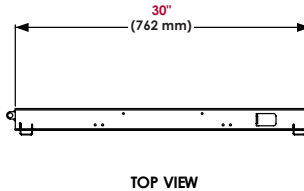

Model Numbers

WARRANTY: Limited 5-year

DMU50SM Slide-out Wall Mount with Media Player Storage and Access for 37" to 60" Flat Panel Displays

Product Specifications

	DIMENSIONS (W x H x D)	PRODUCT WEIGHT	LOAD CAPACITY	FINISH	AVAILABLE COLORS
DMU50SM	30" x 18" x 2.67" (762 x 458 x 68mm)	13.6lb (6.2kg)	125lb (56.6kg)	Scratch resistant fused epoxy	Black

Package Specifications

	PACKAGE SIZE (W x H x D)	PACKAGE SHIP WEIGHT	PACKAGE UPC CODE	PACKAGE CONTENTS	UNITS IN PACKAGE
DMU50SM	11.875" x 3.75" x 31.75" (302 x 95 x 806mm)	15.7lb (7.2kg)	735029263302	Wall mount, slide out plate and fasteners	1

All dimensions = inch (mm)

ARCHITECTS SPECIFICATIONS

The Slide-out Wall Mount shall be a Peerless-AV model DMU50SM and shall be located where indicated on the plans. It shall be constructed of heavy gauge cold rolled steel. Assembly and installation shall be done according to instructions provided by the manufacturer.

Peerless Industries, Inc. ■ 2300 White Oak Circle ■ Aurora, IL 60502 ■ (800) 865-2112 ■ (630) 375-5100 ■ Fax: (800) 359-6500 ■ www.peerless-av.com

Visit www.peerless-av.com to see the complete line of AV solutions from Peerless-AV, including flat panel mounts, projector mounts, carts/stands, furniture, cables, screen cleaners and a full assortment of accessories.