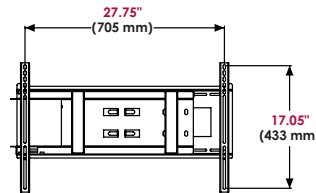

Model Numbers

WARRANTY: Limited 5-year

DMU50SM Slide-out Wall Mount with Media Player Storage and Access for 37" to 60" Flat Panel Displays

Product Specifications

	DIMENSIONS (W x H x D)	PRODUCT WEIGHT	LOAD CAPACITY	FINISH	AVAILABLE COLORS
DMU50SM	30" x 18" x 2.67" (762 x 458 x 68mm)	13.6lb (6.2kg)	125lb (56.6kg)	Scratch resistant fused epoxy	Black

Package Specifications

	PACKAGE SIZE (W x H x D)	PACKAGE SHIP WEIGHT	PACKAGE UPC CODE	PACKAGE CONTENTS	UNITS IN PACKAGE
DMU50SM	11.875" x 3.75" x 31.75" (302 x 95 x 806mm)	15.7lb (7.2kg)	735029263302	Wall mount, slide out plate and fasteners	1

All dimensions = inch (mm)

ARCHITECTS SPECIFICATIONS

The Slide-out Wall Mount shall be a Peerless-AV model DMU50SM and shall be located where indicated on the plans. It shall be constructed of heavy gauge cold rolled steel. Assembly and installation shall be done according to instructions provided by the manufacturer.

Peerless Industries, Inc. ■ 2300 White Oak Circle ■ Aurora, IL 60502 ■ (800) 865-2112 ■ (630) 375-5100 ■ Fax: (800) 359-6500 ■ www.peerless-av.com

Visit www.peerless-av.com to see the complete line of AV solutions from Peerless-AV, including flat panel mounts, projector mounts, carts/stands, furniture, cables, screen cleaners and a full assortment of accessories.