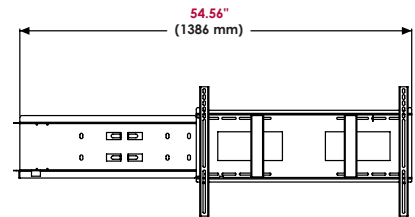

Model Numbers

WARRANTY: Limited 5-year

DMU50SM Slide-out Wall Mount with Media Player Storage and Access for 37" to 60" Flat Panel Displays

Product Specifications

	DIMENSIONS (W x H x D)	PRODUCT WEIGHT	LOAD CAPACITY	FINISH	AVAILABLE COLORS
DMU50SM	30" x 18" x 2.67" (762 x 458 x 68mm)	13.6lb (6.2kg)	125lb (56.6kg)	Scratch resistant fused epoxy	Black

Package Specifications

	PACKAGE SIZE (W x H x D)	PACKAGE SHIP WEIGHT	PACKAGE UPC CODE	PACKAGE CONTENTS	UNITS IN PACKAGE
DMU50SM	11.875" x 3.75" x 31.75" (302 x 95 x 806mm)	15.7lb (7.2kg)	735029263302	Wall mount, slide out plate and fasteners	1

All dimensions = inch (mm)

ARCHITECTS SPECIFICATIONS

The Slide-out Wall Mount shall be a Peerless-AV model DMU50SM and shall be located where indicated on the plans. It shall be constructed of heavy gauge cold rolled steel. Assembly and installation shall be done according to instructions provided by the manufacturer.

Peerless Industries, Inc. ■ 2300 White Oak Circle ■ Aurora, IL 60502 ■ (800) 865-2112 ■ (630) 375-5100 ■ Fax: (800) 359-6500 ■ www.peerless-av.com

Visit www.peerless-av.com to see the complete line of AV solutions from Peerless-AV, including flat panel mounts, projector mounts, carts/stands, furniture, cables, screen cleaners and a full assortment of accessories.