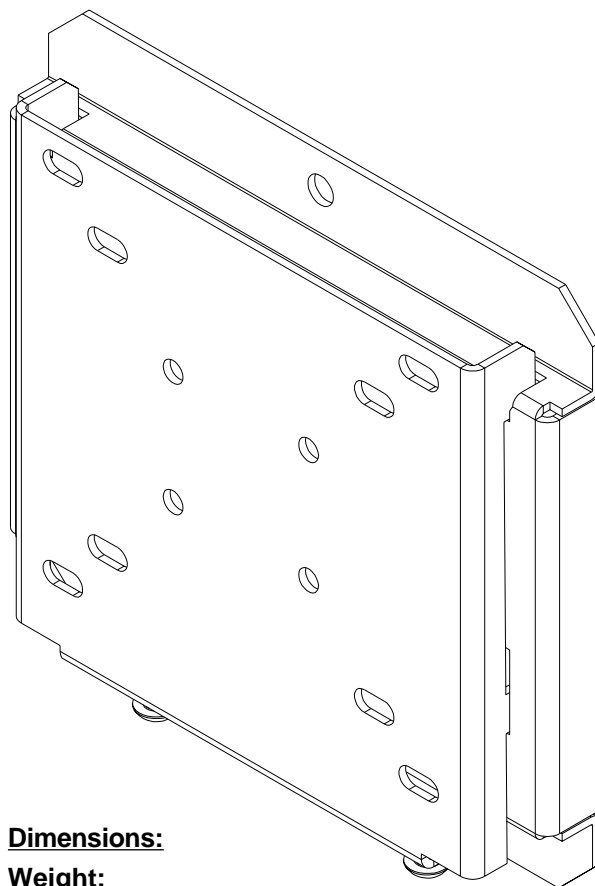

TECHNICAL DATA SHEET -
SmartMount™ Universal Flat Wall Mount
for 10"- 24" LCD Flat Panel Screens

SmartMount™

peerless®

MODELS: SF630, SF630-S, SF630P, SF630P-S

The **SmartMount Universal Flat Wall Mount** supports virtually any 10" to 24" LCD flat panel screens. The ultra-slim wall plate keeps the screen close to the wall for a very discreet installation that is perfect for digital signage, POS stations, or office applications. For a quick and easy installation it may be mounted to a single wood stud or concrete. Mounts to metal stud using accessory metal stud fasteners. Compatible with VESA 75mm and 100mm.

Features:

- Colors: silver or black
- Universal mount fits virtually any 10" to 24" LCD flat panel screen
- Screen adapter plates included compatible with VESA 75mm and 100mm mounting patterns
- Ultra-slim design holds screen less than an inch away from the wall
- Screen adapter plate simply hooks onto the wall plate for quick and easy installation
- Includes hardware for installation to wood studs, concrete, and cinder block

Accessories:

- Metal Stud Fastener Kit (ACC 215)
- Video Conferencing Shelf (ACC 309)
- Accessory Shelves (PM 600, PM 610)

Dimensions:

Weight:
1.7 lb (0.8 kg)

Shipping weight:
2.5 lb (1.1 kg)

Maximum Load Capacity:
80 lb (36 kg)

Shipping Carton dimensions:
L = 12.75 in (323.9 mm)
W = 9.50 in (241.3 mm)
H = 2.50 in (63.5mm)

ARCHITECTS SPECIFICATIONS

The SmartMount Universal Flat Wall Mount shall be Peerless models **SF630**, **SF630-S**, **SF630P** or **SF630P-S** and shall be located where indicated on the plans. It shall feature screen adapter plates included compatible with VESA 75mm and 100mm mounting patterns. Assembly and installation shall be done according to instructions provided by the manufacturer.