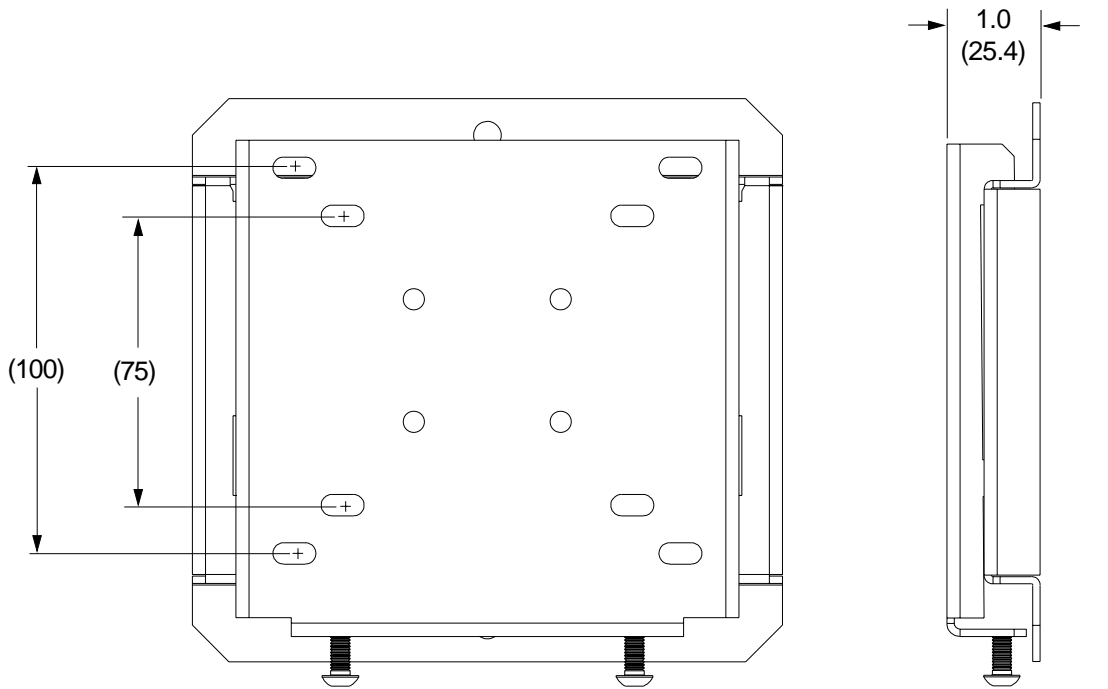

Shipping Carton dimensions:
L = 12.75 in (323.9 mm)
W = 9.50 in (241.3 mm)
H = 2.50 in (63.5mm)

ARCHITECTS SPECIFICATIONS

The SmartMount Universal Flat Wall Mount shall be Peerless models **SF630**, **SF630-S**, **SF630P** or **SF630P-S** and shall be located where indicated on the plans. It shall feature screen adapter plates included compatible with VESA 75mm and 100mm mounting patterns. Assembly and installation shall be done according to instructions provided by the manufacturer.

TECHNICAL DATA SHEET

MODELS: SF630, SF630-S, SF630P, SF630P-S

All dimensions = inch (mm)

Wall Plate Detail

Front View

Side View