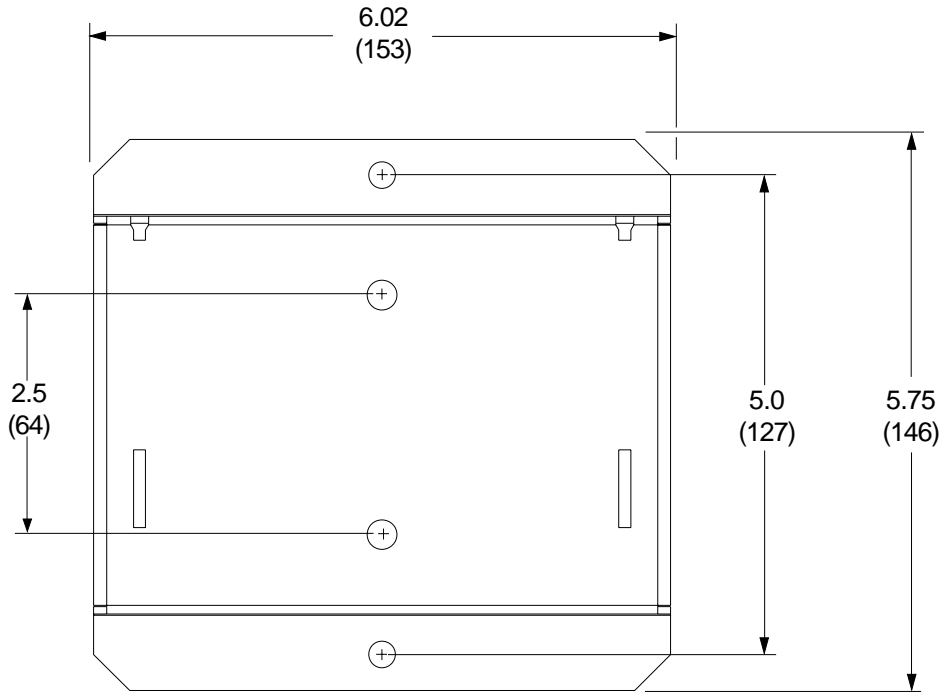

Shipping Carton dimensions:
L = 12.75 in (323.9 mm)
W = 9.50 in (241.3 mm)
H = 2.50 in (63.5mm)

ARCHITECTS SPECIFICATIONS

The SmartMount Universal Flat Wall Mount shall be Peerless models **SF630**, **SF630-S**, **SF630P** or **SF630P-S** and shall be located where indicated on the plans. It shall feature screen adapter plates included compatible with VESA 75mm and 100mm mounting patterns. Assembly and installation shall be done according to instructions provided by the manufacturer.

TECHNICAL DATA SHEET

MODELS: SF630, SF630-S, SF630P, SF630P-S

All dimensions = inch (mm)

Wall Plate Detail

Front View

Side View