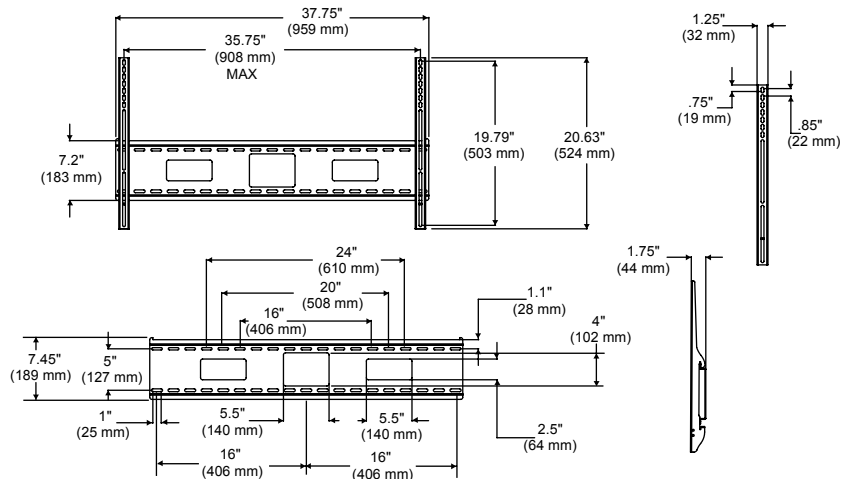

TECHNICAL DRAWINGS

For expanded product information and technical data visit www.peerlessmounts.com

To verify mount compatibility with any LCD, plasma or projector model use MountFinder™ at www.peerlessmounts.com

CLICK: www.peerlessmounts.com

CALL: 800.865.2112

FAX: 708.865.2941