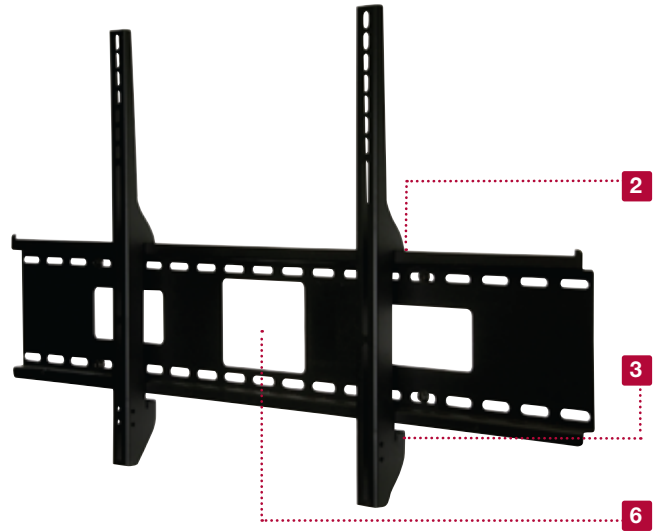

SmartMount® Universal Flat Wall Mount

For 42" to 71" Flat Panel Screens

MODELS

Universal Models:

Includes theft resistant hardware for attaching screen to mount

SF670 Black
SF670-S Silver

Includes standard hardware (hex or Phillips) for attaching screen to mount

SF670P Black
SF670P-S Silver

SCREEN ADAPTER

Mounting pattern

Universal Models: 35.75" W x 19.79" H
(908 x 503 mm)

SPECIFICATIONS

Distance from wall

1.75" (44 mm)

Max load

250 lb (113 kg)

Product Dimensions

(W x H x D)

37.75" x 20.63" x 1.75"
(959 x 524 x 44 mm)

Mounting Surfaces

Wood stud, concrete, cinder block and metal stud
(Metal stud accessory required)

Ship Weight

13.1 lb (5.94 kg)

CERTIFICATIONS

ACCESSORIES

ACC415:
4-pack Metal Stud
Fastener Kitpg# 130

ACC615:
6-pack Metal Stud
Fastener Kit pg# 130

ACC309:
Video Conference Shelf pg# 115

1. Low-profile design holds screen only 1.75" (44 mm) from the wall
2. Horizontal screen adjustment up to 12" (304 mm) for centering screen on wall
3. Easy-glide design ensures screen is securely attached to wall plate
4. Universal screen adapters easily hook onto wall plate for fast installation
5. Fits screens with mounting hole patterns up to 35.75"W and 19.79"H (908 x 503 mm)
6. Wall plate knockouts provide wall access improving cable management options