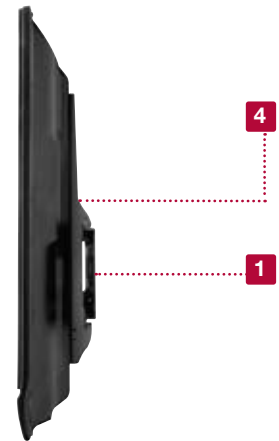

SF670P Black
SF670P-S Silver

SCREEN ADAPTER

Mounting pattern

Universal Models: 35.75" W x 19.79" H
(908 x 503 mm)

SPECIFICATIONS

Distance from wall

1.75" (44 mm)

Max load

250 lb (113 kg)

Product Dimensions

(W x H x D)

37.75" x 20.63" x 1.75"
(959 x 524 x 44 mm)

Mounting Surfaces

Wood stud, concrete, cinder block and metal stud
(Metal stud accessory required)

Ship Weight

13.1 lb (5.94 kg)

CERTIFICATIONS

ACCESSORIES

ACC415:
4-pack Metal Stud
Fastener Kitpg# 130

ACC615:
6-pack Metal Stud
Fastener Kit pg# 130

ACC309:
Video Conference Shelf pg# 115

1. Low-profile design holds screen only 1.75" (44 mm) from the wall
2. Horizontal screen adjustment up to 12" (304 mm) for centering screen on wall
3. Easy-glide design ensures screen is securely attached to wall plate
4. Universal screen adapters easily hook onto wall plate for fast installation
5. Fits screens with mounting hole patterns up to 35.75"W and 19.79"H (908 x 503 mm)
6. Wall plate knockouts provide wall access improving cable management options