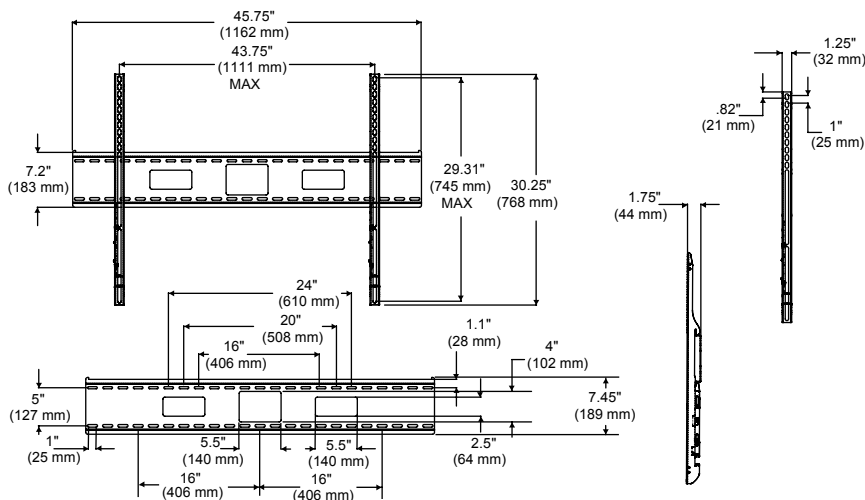

CERTIFICATIONS

ACCESSORIES

ACC615:
6-pack Metal Stud
Fastener Kit ..... pg# 130

ACC309:
Video Conference Shelf ..... pg# 115

To verify mount compatibility with any LCD, plasma or projector model use MountFinder™ at www.peerlessmounts.com

CLICK: www.peerlessmounts.com

CALL: 800.865.2112

FAX: 708.865.2941