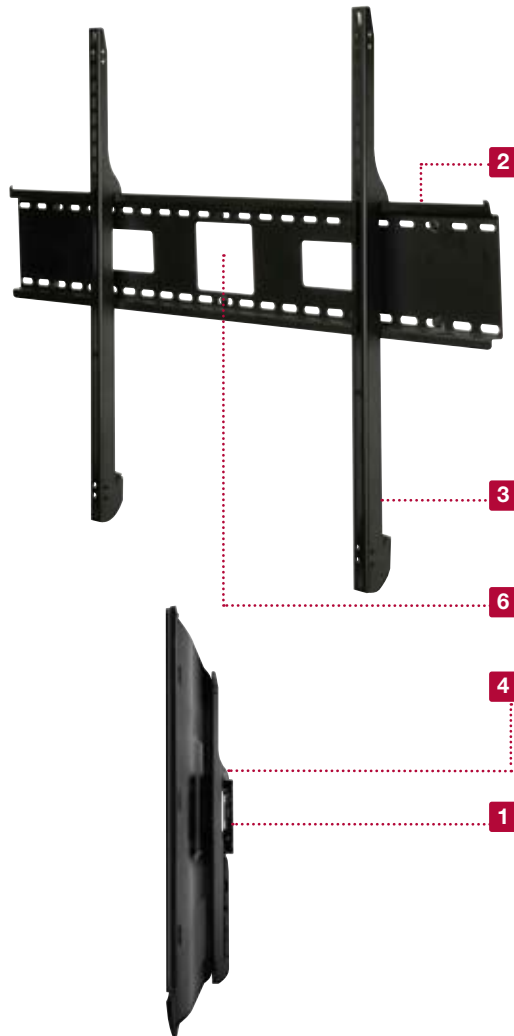

SmartMount® Universal Flat Wall Mount

For 61" to 102" Flat Panel Screens

FLAT PANEL MOUNTS

1. Low-profile design holds screen only 1.75" (44 mm) from the wall
2. Horizontal screen adjustment up to 12" (304 mm) for centering screen on wall
3. Safety latch ensures screen is securely attached to wall plate
4. Universal screen adapters easily hook onto wall plate for fast installation
5. Fits screens with mounting hole patterns up to 43.75"W and 29.31"H (1111 x 745 mm)
6. Wall plate knockouts provide wall access improving cable management options
7. Supports M10 mounting bolts

MODELS

Universal Models:

Includes theft resistant hardware for attaching screen to mount

SF680 Black
SF680-S Silver

Includes standard hardware (hex or Phillips) for attaching screen to mount

SF680P Black
SF680P-S Silver

SCREEN ADAPTER

Mounting pattern

Universal Models: 43.75" W x 29.31" H
(1111 x 745 mm)

SPECIFICATIONS

Distance from wall

1.75" (44 mm)

Max load

350 lb (158 kg)

Product Dimensions (W x H x D)

45.75" x 30.25" x 1.75"
(1162 x 768 x 44 mm)

Mounting Surfaces

Wood stud, concrete, cinder block and metal stud
(Metal stud accessory required)

Ship Weight

16.5 lb (7.48 kg)

For expanded product information and technical data visit www.peerlessmounts.com