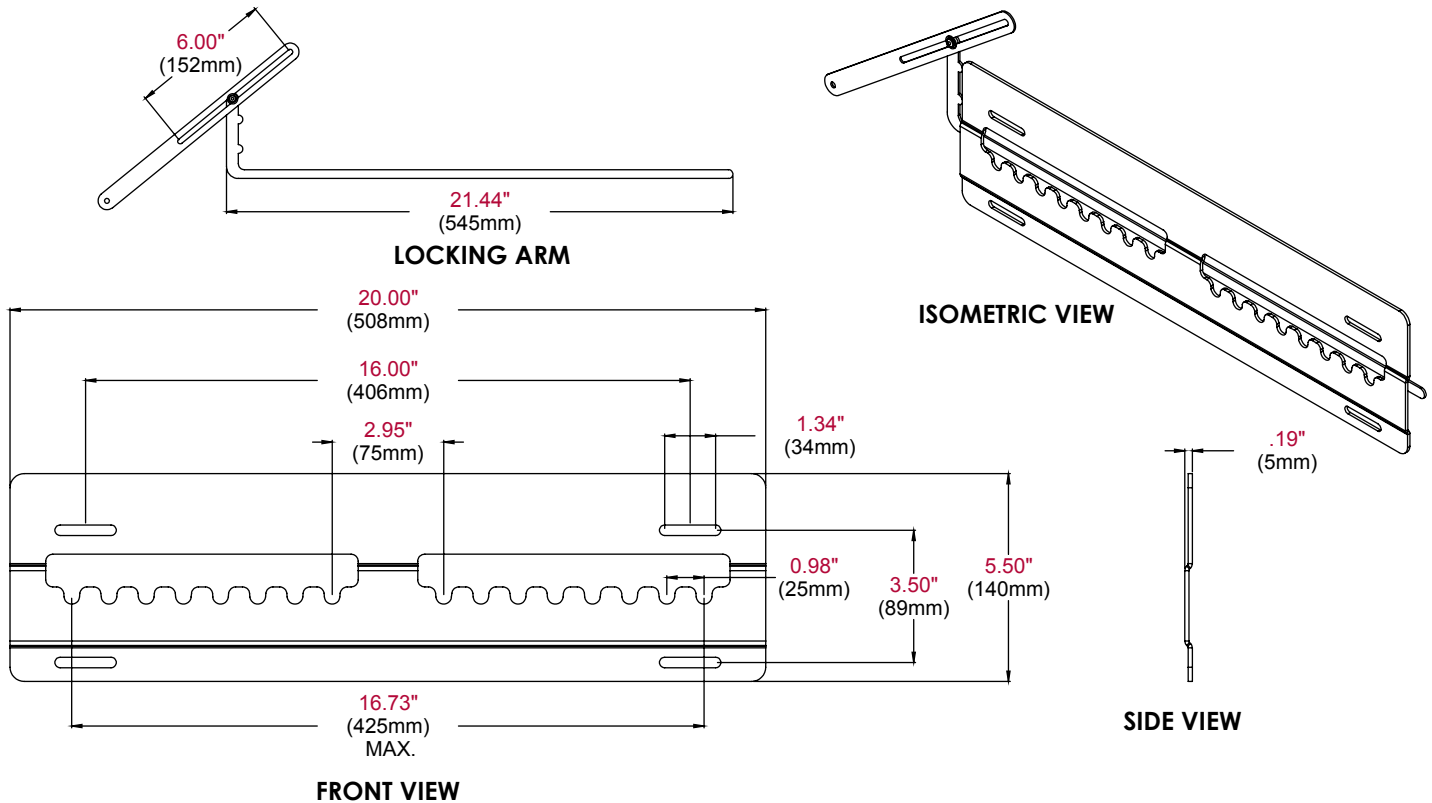

SUF641: Universal Ultra Slim Flat Wall Mount for 23" to 46" Ultra-thin Flat Panel Displays

Product Specifications

	DIMENSIONS (W x H x D)	PRODUCT WEIGHT	LOAD CAPACITY	FINISH	AVAILABLE COLORS
SUF641	20" x 5.5" x .19" (508 x 140 x 5mm)	2.67lb (1.2kg)	150lb (68kg)	Scratch resistant fused epoxy	Gloss Black

Package Specifications

	PACKAGE SIZE (W x H x D)	PACKAGE SHIP WEIGHT	PACKAGE UPC CODE	PACKAGE CONTENTS	UNITS IN PACKAGE
SUF641	6" x 1.375" x 24.5" (152.4 x 34.925 x 622.3mm)	4lb (1.8kg)	735029278368	Wall Mount, Locking Arm, mounting and display attachment hardware	1

Accessories

ACC952: Above Display Security Lock Accessory

All dimensions = inch (mm)

ARCHITECTS SPECIFICATIONS

The Universal Ultra Slim Flat Wall Mount shall be a Peerless-AV model SUF641 and shall be located where indicated on the plans. It shall feature scratch resistant black fused epoxy finish. Assembly and installation shall be done according to instructions provided by the manufacturer.