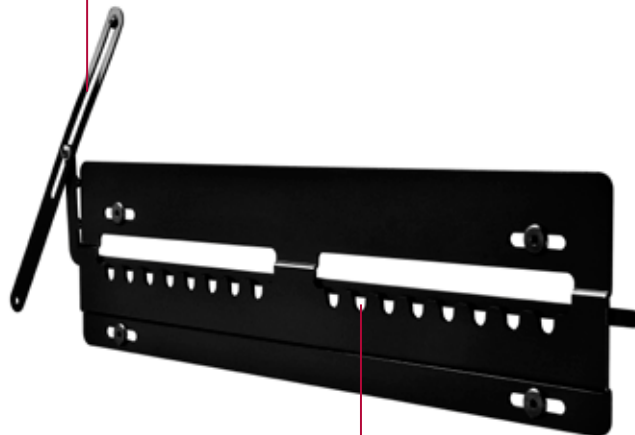

SUF641

Universal Ultra Slim Flat Wall Mount

For 23" to 46" Ultra-thin Flat Panel Displays

One of the world's slimmest mounts, at only .19" (5mm) thin, the SUF641 brings flat panel displays closer to the wall than most other products in the industry. This near-invisible mount is the beauty that supports the modern style of the latest ultra-thin flat panel displays while the locking arm ensures a secure installation. This unmatched solution delivers space-saving, ultra-sleek looks and brings the display ultra-close to the wall.

Display size: 23"-46"

Max load: 150lb (68kg)

FEATURES

- Ultra slim design holds ultra-thin flat panel display only .19" (5mm) from the wall for a near-invisible application
- Mount compatible with ultra-thin flat panel displays with 75 to 425mm (in 25mm increments) horizontal mounting hole patterns
- Mounts to wood studs and concrete
- Comes with fastener pack with all necessary display attachment hardware
- Locking arm holds flat panel display in place and prevents accidental bump-offs and unwanted horizontal adjustment
- Theft resistant security screw on locking arm
- Easy three-step installation, mount the wall plate, hang the flat panel display and insert the locking arm

■ SECURE INSTALLATION

Locking arm holds display in place preventing accidental bump-off or undesired horizontal adjustment

■ ULTRA SLIM DESIGN

At only 5mm deep, the mount virtually disappears behind the display

■ EASY INSTALLATION

Simply install the mount, attach the display and slide in the locking arm

Locking arm holds display in place

Holds display 0.19" (5mm) from the wall

RoHS
2002/95/EC

SUF641: Universal Ultra Slim Flat Wall Mount for 23" to 46" Ultra-thin Flat Panel Displays