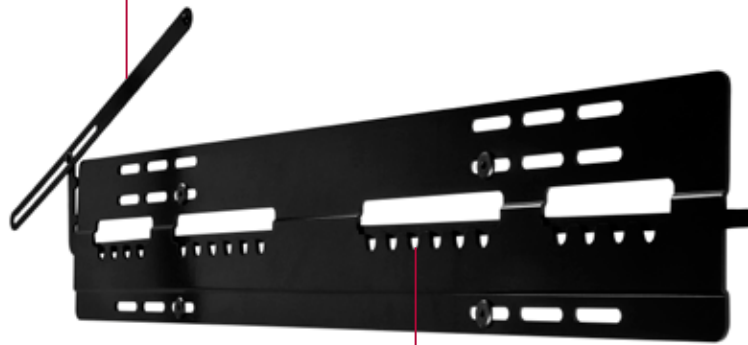

## Universal Ultra Slim Flat Wall Mount For 32" to 56" Ultra-thin Flat Panel Displays

One of the world's slimmest mounts, at only .19" (5mm) thin, the SUF651 brings flat panel displays closer to the wall than most other products in the industry. This near-invisible mount is the beauty that supports the modern style of the latest ultra-thin flat panel displays while the locking arm ensures a secure installation. This unmatched solution delivers space-saving, ultra-sleek looks and brings the display ultra-close to the wall.

### FEATURES

- Ultra slim design holds ultra-thin flat panel display only .19" (5mm) from the wall for a near-invisible application
- Mount compatible with ultra-thin flat panel displays with 150-400mm (in 25mm increments) and 550-700mm (in 25mm increments) horizontal mounting hole patterns
- Mounts to wood studs and concrete
- Comes with fastener pack with all necessary display attachment hardware
- Locking arm holds flat panel display in place and prevents accidental bump-offs and unwanted horizontal adjustment
- Theft resistant security screw on locking arm
- Easy three-step installation, mount the wall plate, hang the flat panel display and insert the locking arm

#### ■ SECURE INSTALLATION

Locking arm holds display in place preventing accidental bump-off or undesired horizontal adjustment

#### ■ ULTRA SLIM DESIGN

At only 5mm deep, the mount virtually disappears behind the display