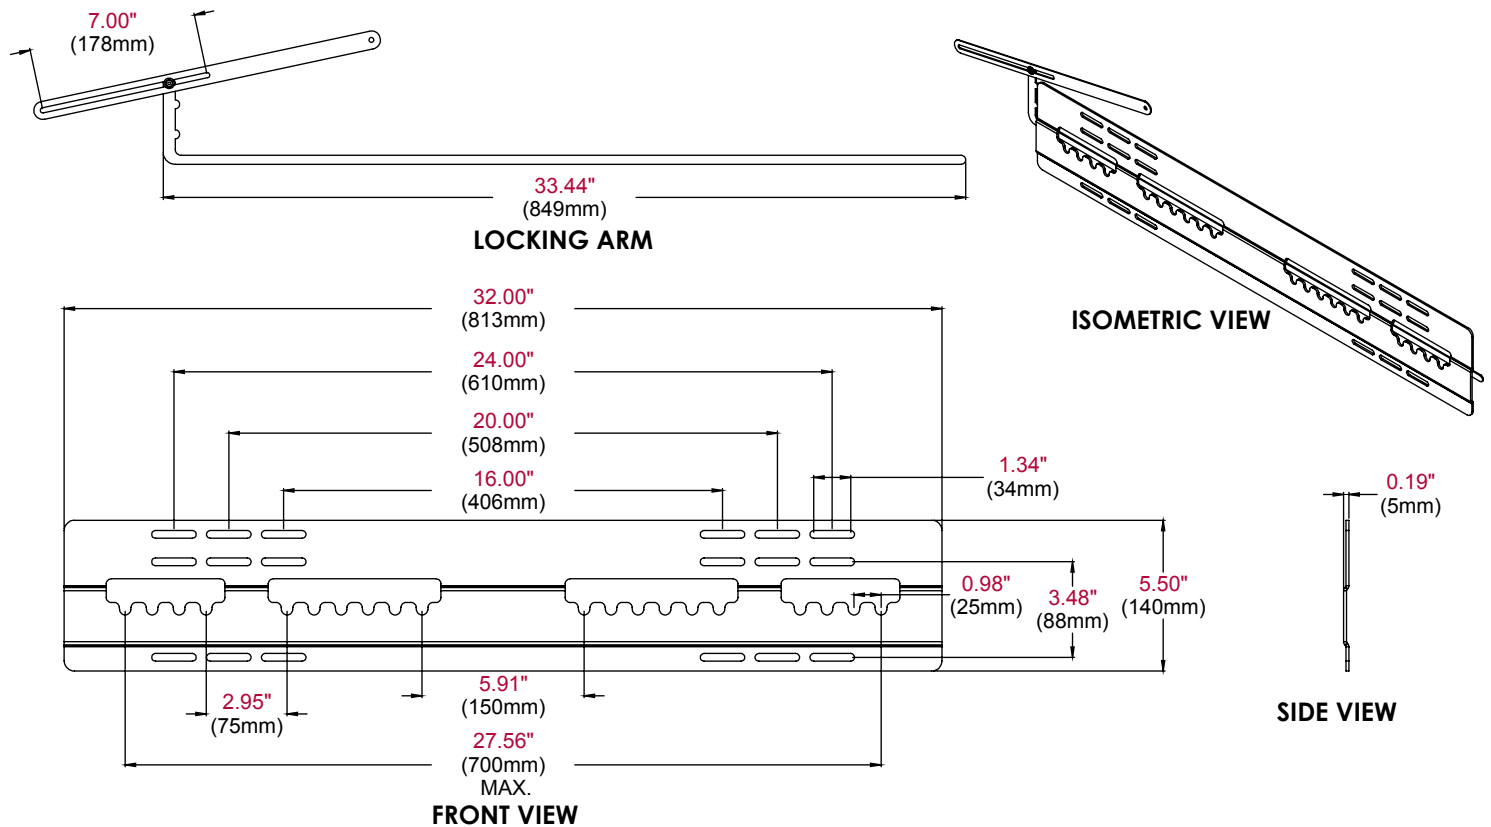

SUF651: Universal Ultra Slim Flat Wall Mount for 32" to 56" Ultra-thin Flat Panel Displays

Product Specifications

	DIMENSIONS (W x H x D)	PRODUCT WEIGHT	LOAD CAPACITY	FINISH	AVAILABLE COLORS
SUF651	32" x 5.5" x .19" (813 x 140 x 5mm)	4.32lb (1.94kg)	150lb (68kg)	Scratch resistant fused epoxy	Gloss Black

Package Specifications

	PACKAGE SIZE (W x H x D)	PACKAGE SHIP WEIGHT	PACKAGE UPC CODE	PACKAGE CONTENTS	UNITS IN PACKAGE
SUF651	6" x 1.375" x 39.75" (152.4 x 39.925 x 1009.65mm)	5.8lb (2.61kg)	735029278375	Wall Mount, Locking Arm, mounting and display attachment hardware	1

Accessories

ACC952: Above Display Security Lock Accessory

All dimensions = inch (mm)

ARCHITECTS SPECIFICATIONS

The Universal Ultra Slim Flat Wall Mount shall be a Peerless-AV model SUF651 and shall be located where indicated on the plans. It shall feature scratch resistant black fused epoxy finish. Assembly and installation shall be done according to instructions provided by the manufacturer.