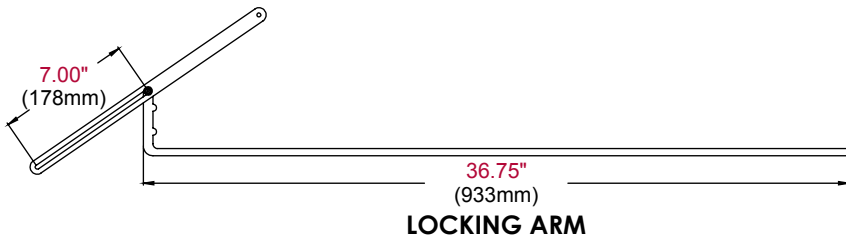

SUF661: Universal Ultra Slim Flat Wall Mount for 37" to 65" Ultra-thin Flat Panel Displays

Product Specifications

	DIMENSIONS (W x H x D)	PRODUCT WEIGHT	LOAD CAPACITY	FINISH	AVAILABLE COLORS
SUF661	35.25" x 5.5" x .19" (933 x 140 x 5mm)	4.56lb (2.05kg)	150lb (68kg)	Scratch resistant fused epoxy	Gloss Black

Package Specifications

	PACKAGE SIZE (W x H x D)	PACKAGE SHIP WEIGHT	PACKAGE UPC CODE	PACKAGE CONTENTS	UNITS IN PACKAGE
SUF661	6" x 1.375" x 39.75" (152.4 x 34.925 x 1009.65mm)	6.1lb (2.75kg)	735029278382	Wall mount, locking arm, mounting and display attachment hardware	1

Accessories

ACC952: Above Display Security Lock Accessory

All dimensions = inch (mm)

ARCHITECTS SPECIFICATIONS

The Universal Ultra Slim Flat Wall Mount shall be a Peerless-AV model SUF661 and shall be located where indicated on the plans. It shall feature scratch resistant black fused epoxy finish. Assembly and installation shall be done according to instructions provided by the manufacturer.