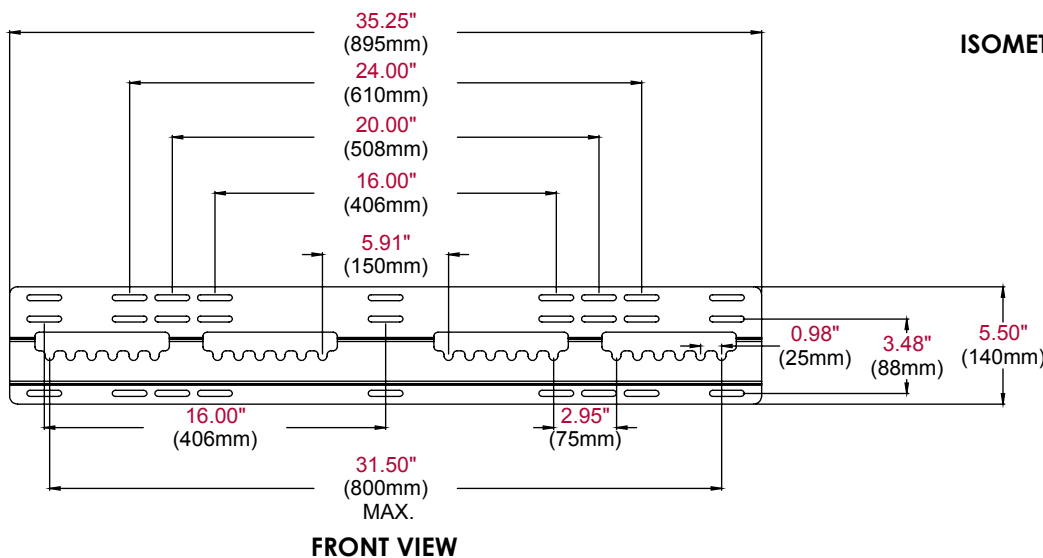

SUF661: Universal Ultra Slim Flat Wall Mount for 37" to 65" Ultra-thin Flat Panel Displays

Product Specifications

	DIMENSIONS (W x H x D)	PRODUCT WEIGHT	LOAD CAPACITY	FINISH	AVAILABLE COLORS
SUF661	35.25" x 5.5" x .19" (933 x 140 x 5mm)	4.56lb (2.05kg)	150lb (68kg)	Scratch resistant fused epoxy	Gloss Black

Package Specifications

	PACKAGE SIZE (W x H x D)	PACKAGE SHIP WEIGHT	PACKAGE UPC CODE	PACKAGE CONTENTS	UNITS IN PACKAGE
SUF661	6" x 1.375" x 39.75" (152.4 x 34.925 x 1009.65mm)	6.1lb (2.75kg)	735029278382	Wall mount, locking arm, mounting and display attachment hardware	1

Accessories

ACC952: Above Display Security Lock Accessory

All dimensions = inch (mm)

ARCHITECTS SPECIFICATIONS

The Universal Ultra Slim Flat Wall Mount shall be a Peerless-AV model SUF661 and shall be located where indicated on the plans. It shall feature scratch resistant black fused epoxy finish. Assembly and installation shall be done according to instructions provided by the manufacturer.