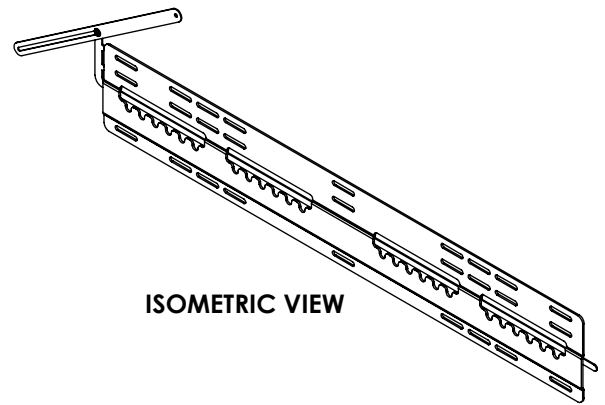

SUF661: Universal Ultra Slim Flat Wall Mount for 37" to 65" Ultra-thin Flat Panel Displays

Product Specifications

	DIMENSIONS (W x H x D)	PRODUCT WEIGHT	LOAD CAPACITY	FINISH	AVAILABLE COLORS
SUF661	35.25" x 5.5" x .19" (933 x 140 x 5mm)	4.56lb (2.05kg)	150lb (68kg)	Scratch resistant fused epoxy	Gloss Black

Package Specifications

	PACKAGE SIZE (W x H x D)	PACKAGE SHIP WEIGHT	PACKAGE UPC CODE	PACKAGE CONTENTS	UNITS IN PACKAGE
SUF661	6" x 1.375" x 39.75" (152.4 x 34.925 x 1009.65mm)	6.1lb (2.75kg)	735029278382	Wall mount, locking arm, mounting and display attachment hardware	1

Accessories

ACC952: Above Display Security Lock Accessory

All dimensions = inch (mm)

ARCHITECTS SPECIFICATIONS

The Universal Ultra Slim Flat Wall Mount shall be a Peerless-AV model SUF661 and shall be located where indicated on the plans. It shall feature scratch resistant black fused epoxy finish. Assembly and installation shall be done according to instructions provided by the manufacturer.