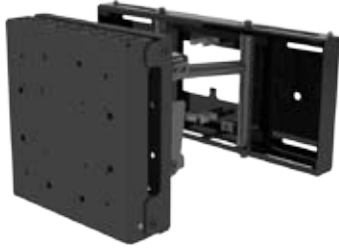

DSX750

Media Player Holder Accessory

For 32" to 60" displays*

Quickly, securely and inconspicuously house a media player control device behind a wall-mounted display with Peerless' DSX750 Media Player Storage Accessory. Compatible with a number of Peerless swivel and articulating wall mounts, or can be used as a stand-alone flat wall mount, this media equipment enclosure eliminates the problems associated with securing the media device with tape or straps behind the display or installing it remotely in a wiring closet. It also offers built-in cable management, security and prop-open service access features critical for easy maintenance of digital signage applications. A special arm within the DSX750 enables the unit to prop open for easy servicing of the media player or display without taking down the screen or disassembling the mount. This accessory box fits snugly between the display and the mounting plate, enabling the media player and display to be tightly coupled for a neat appearance as well as one-stop installation and access.

* Note: Maximum display size is contingent upon attached mount maximum weight. Contact your Peerless Customer Care Representative for specific model maximum load capacity.

TV size: 32"-60"

FEATURES

- Houses media control devices behind the display within an enclosure (storage space up to: 9.5" x 7.75" x 2.5")
- Compatible with a variety of Peerless pull-out articulating wall mounts
- Direct wall mount option with single-stud attachment
- Prop-open feature provides quick service access without removing the display
- Integrated cable management within the accessory mount structure
- Nylon belt strap inside mount holds media player securely in place
- Security screws prevent tampering and theft
- Landscape or portrait display orientation
- Compliant with VESA® mounting hole patterns 100 x 100, 200 x 100, 100 x 200 and 200 x 200mm, additional patterns supported with adapter plates