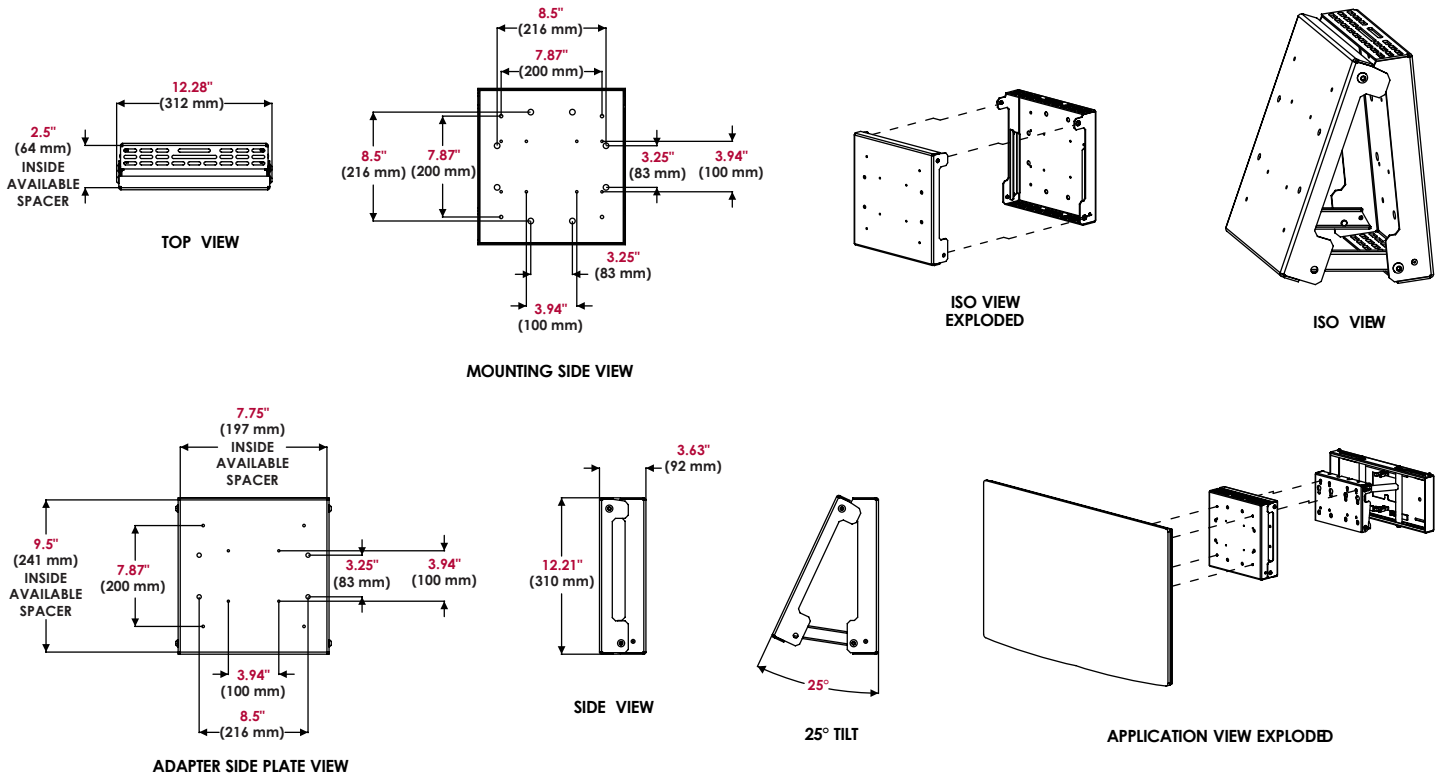

* Note: Maximum display size is contingent upon attached mount maximum weight. Contact your Peerless Customer Care Representative for specific model maximum load capacity.

TV size: 32"-60"

FEATURES

- Houses media control devices behind the display within an enclosure (storage space up to: 9.5" x 7.75" x 2.5")
- Compatible with a variety of Peerless pull-out articulating wall mounts
- Direct wall mount option with single-stud attachment
- Prop-open feature provides quick service access without removing the display
- Integrated cable management within the accessory mount structure
- Nylon belt strap inside mount holds media player securely in place
- Security screws prevent tampering and theft
- Landscape or portrait display orientation
- Compliant with VESA® mounting hole patterns 100 x 100, 200 x 100, 100 x 200 and 200 x 200mm, additional patterns supported with adapter plates

WARRANTY: Limited 5-year

DSX750 Media Player Holder Accessory for 32" to 60" displays

Product Specifications

	DIMENSIONS (W x H x D)	PRODUCT WEIGHT	LOAD CAPACITY	FINISH	AVAILABLE COLORS
DSX750	12.28" x 12.21" x 3.63" (311.91 x 310.13 x 92.20mm)	13.15lb (5.96kg)	Contact your Peerless Customer Care Representative for specific mount model maximum load capacity	Scratch resistant fused epoxy	Black

Package Specifications

	PACKAGE SIZE (L x W x H)	PACKAGE SHIP WEIGHT	PACKAGE UPC CODE	PACKAGE CONTENTS	UNITS IN PACKAGE
DSX750	15.625" x 15.625" x 8"	15lb (6.8kg)	735029269205	Mounting unit, safety strap, security hardware, fastener packet	1

Accessories

Works with all Peerless PLP-style VESA® mounting hole adapter plates

All dimensions = inch (mm)

ARCHITECTS SPECIFICATIONS

The mounting accessory shall be a Peerless model DSX750 and shall be attached where indicated on the plans. Assembly and installation shall be done according to the instructions provided by the manufacturer.