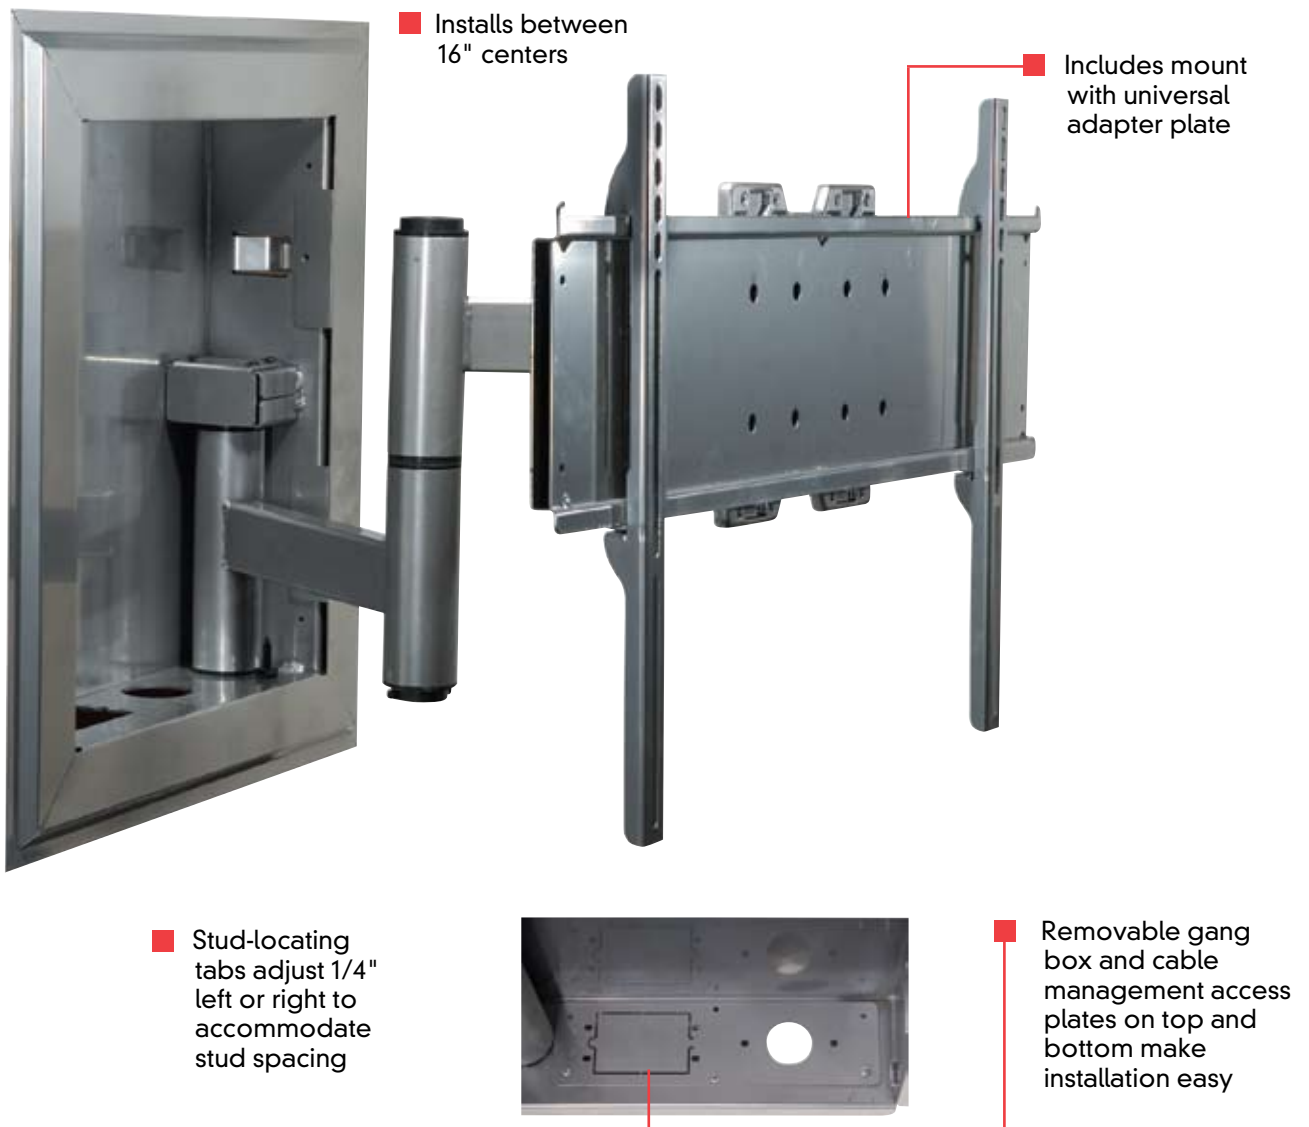

In-Wall Mount

For 32" to 71" LCD and Plasma Flat Panel Screens

NEW!

Maximize your flat panel experience by installing it truly flat against the wall with the industry's first universal in-wall mounting solution for up to 71" screens. Installation is quick and easy thanks to the mount's self-locating tabs that center the in-wall box snugly between standard 16" wood stud centers. View the flat panel screen in its no-profile home position, or extend the arm over 19" to watch it virtually anywhere else within the room. This mount holds screens so flat against the wall, it may even allow installations to meet ADA requirements.

In-Wall Mount

For 32" to 71" LCD and Plasma Flat Panel Screens

Model Numbers

IM760PU(-S): In-Wall Mount for 32" to 60" flat panel screens

IM760P(-S): In-Wall Mount for 32" to 71" flat panel screen

Product Specifications

- IM760PU models include universal adapter plate to fit screens with mounting hole patterns up to 29.4"W x 17"H
- IM760P models include adapter plate to fit screens with VESA® 100/200x100/200x200 mm mounting holes or can be used with dedicated adapter plates
- Can be inverted to position screen to the right or left
- Decorative trim ring included for a clean look
- Installs between 16" wood stud centers
- Stud-locating tabs adjust 1/4" left or right to accommodate stud spacing
- Removable gang box and cable management access plates make installation easy

Scratch-resistant fused epoxy

High gloss black and high gloss silver

Package Specifications

IM760PU(-S): In-Wall box, mount with universal adapter plate, mounting and screen attachment hardware

IM760P(-S): In-Wall box, mount with with VESA® 100/200x100/200x200 mm mounting holes adapter plate, mounting and screen attachment hardware