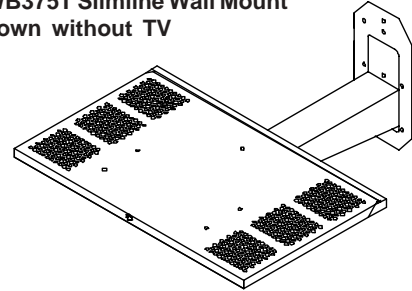

Slimline Wall Mount models **LWB375** and **LWB375T** are compatible with most 25" and 27" TVs and monitors. Model LWB375 has a 0° tilt support tray. Model LWB375T has a fixed 10° tilt support tray.

Features:

- Two-piece support tray with keylock
- 360° swivel
- Black fused epoxy finish
- Concrete anchors available (order accessory kit #ACC204)

LWB375T Slimline Wall Mount shown without TV

TOP VIEW

WALL PLATE DETAIL (1.5X Scale)

FRONT VIEW

SIDE VIEW
*Model LWB375T
**Model LWB375

LWB375, LWB375T WALL MOUNT	
WEIGHT	25 lbs. (11.3 kg.)
SHIPPING WEIGHT	27 lbs. (12.3 kg.)

 **Product is UL rated up to 27" TV, 125 lbs.**

ARCHITECTS SPECIFICATIONS

The Slimline Wall Mount shall be a Peerless model _____ and shall be located where indicated on the plans. It shall be constructed of heavy gauge cold rolled steel with a flat or 10° fixed tilt. It shall include a key lock for security. The finish shall be scratch resistant Black Fused Epoxy. Assembly and installation shall be done according to instructions provided by the manufacturer.