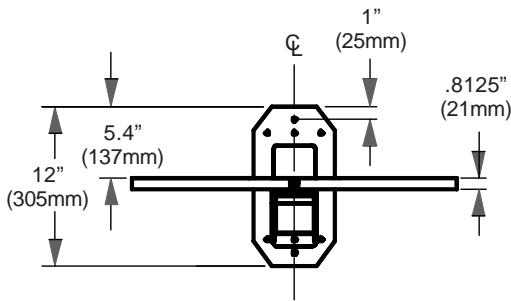

- Two-piece support tray with keylock
- 360° swivel
- Black fused epoxy finish
- Concrete anchors available (order accessory kit #ACC204)

LWB375T Slimline Wall Mount shown without TV

TOP VIEW

WALL PLATE DETAIL (1.5X Scale)

FRONT VIEW

SIDE VIEW
*Model LWB375T
**Model LWB375

LWB375, LWB375T WALL MOUNT	
WEIGHT	25 lbs. (11.3 kg.)
SHIPPING WEIGHT	27 lbs. (12.3 kg.)

 **Product is UL rated up to 27" TV, 125 lbs.**

ARCHITECTS SPECIFICATIONS