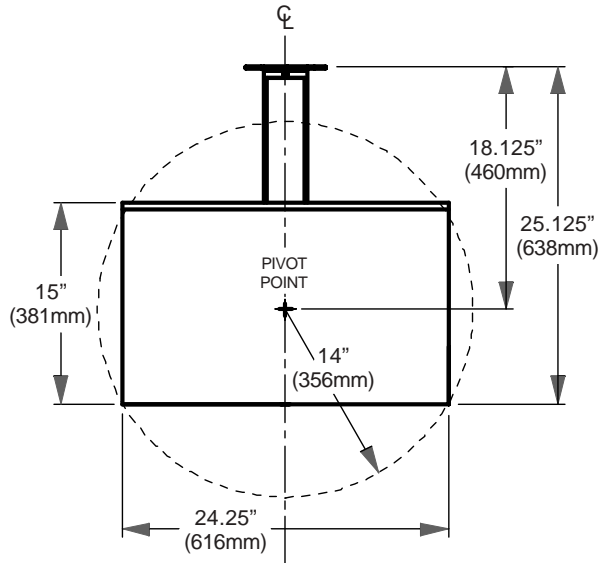

Slimline Wall Mount models **LWB375** and **LWB375T** are compatible with most 25" and 27" TVs and monitors. Model LWB375 has a 0° tilt support tray. Model LWB375T has a fixed 10° tilt support tray.

Features:

- Two-piece support tray with keylock
- 360° swivel
- Black fused epoxy finish
- Concrete anchors available (order accessory kit #ACC204)

LWB375T Slimline Wall Mount shown without TV

TOP VIEW

WALL PLATE DETAIL (1.5X Scale)

FRONT VIEW

SIDE VIEW
*Model LWB375T
**Model LWB375

LWB375, LWB375T WALL MOUNT	
WEIGHT	25 lbs. (11.3 kg.)
SHIPPING WEIGHT	27 lbs. (12.3 kg.)

 **Product is UL rated up to 27" TV, 125 lbs.**

ARCHITECTS SPECIFICATIONS

Peerless Industries, Inc. 3215 W. North Ave. Melrose Park, IL 60160
708-865-8870 800-865-2112 Fax 708-865-2941
www.peerlessmounts.com

TECHNICAL DATA SHEET

Slimline Wall Mount for 25"- 27" TV's

Issued:11-25-91 Sheet No. 029-9501-4 07-25-05 **page 1 of 1**