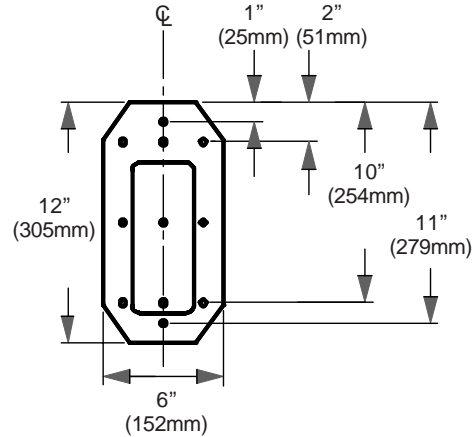

Slimline Wall Mount models **LWB375** and **LWB375T** are compatible with most 25" and 27" TVs and monitors. Model LWB375 has a 0° tilt support tray. Model LWB375T has a fixed 10° tilt support tray.

Features:

- Two-piece support tray with keylock
- 360° swivel
- Black fused epoxy finish
- Concrete anchors available (order accessory kit #ACC204)

LWB375T Slimline Wall Mount shown without TV

TOP VIEW

WALL PLATE DETAIL (1.5X Scale)

FRONT VIEW

SIDE VIEW
*Model LWB375T
**Model LWB375

LWB375, LWB375T WALL MOUNT	
WEIGHT	25 lbs. (11.3 kg.)
SHIPPING WEIGHT	27 lbs. (12.3 kg.)

 **Product is UL rated up to 27" TV, 125 lbs.**

ARCHITECTS SPECIFICATIONS

The Slimline Wall Mount shall be a Peerless model _____ and shall be located where indicated on the plans. It shall be constructed of heavy gauge cold rolled steel with a flat or 10° fixed tilt. It shall include a key lock for security. The finish shall be scratch resistant Black Fused Epoxy. Assembly and installation shall be done according to instructions provided by the manufacturer.