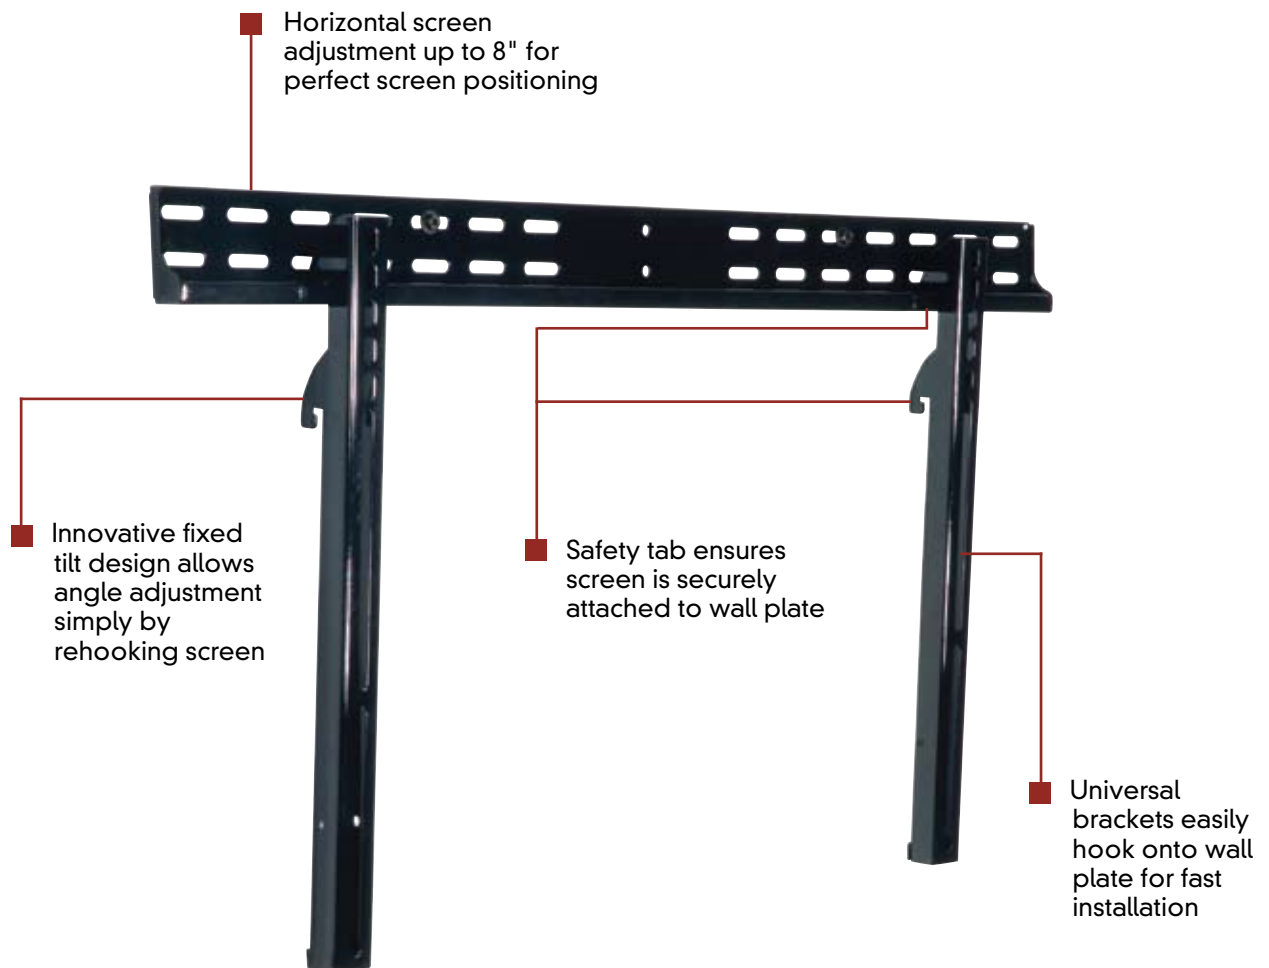

Universal Flat Panel Fixed Tilt Wall Mount For 37" to 60" LCD and Plasma Flat Panel Screens

NEW!

The unique single rail design of the PFT660 makes it the fastest and easiest mount to install yet. Simply hook the screen on to the single-rail wall plate to simultaneously set the tilt angle and secure it. Its patent-pending safety hooks prevent the screen from accidentally being dislodged, delivering a peace-of-mind with every installation. Its simplistic design and functionality provide the ultimate in value.

Universal Flat Panel Fixed Tilt Wall Mount

For 37" to 60" LCD and Plasma Flat Panel Screens

Model Numbers
PFT660

Product Specifications

FEATURES

- Integrated tilt feature with fixed angles of 0°, 2°, 5°, and 10° for increased functionality and viewing flexibility
- Universal mount fits screens with mounting patterns: 32.58" W x 17.05" H
- Low-profile design holds screen only 2" from the wall for a clean application
- Screen adapters easily hook onto wall plate for a simple, safe and quick installation
- Safety tabs ensure screen is securely attached to wall plate
- Horizontal screen adjustment of up to 8" for perfect screen placement
- Mounts to two wood studs, concrete, cinder block or metal studs (metal stud accessory required)
- Comes with Peerless' Sorted-for-You™ fastener pack with all necessary screen attachment hardware
- UL listed

DIMENSIONS (W x H x D) 34" x 18" x 2" (86.4 x 45.7 x 5.1 cm)

LOAD CAPACITY 175 lb (79.3 kg)

PRODUCT WEIGHT 6.4 lb (2.9 kg)

FINISH Scratch-resistant fused epoxy

AVAILABLE COLORS Gloss black

ACCESSORIES Metal stud accessory kit (ACC415)

PATENT Patent pending

Package Specifications

PACKAGE CONTENTS Wall plate, universal screen adapters, mounting and screen attachment hardware

UNITS IN PACKAGE 1

PACKAGE SIZE (W x H x D) 35.375" x 5.25" x 2.125" (8.9 x 13.3 x 5.4 cm)