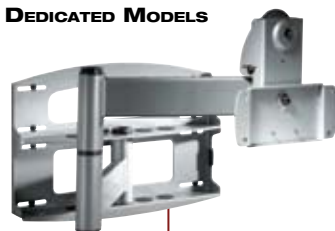

### UNIVERSAL MODELS

■ Arm extends up to 31.2" from wall (plus thickness of adapter plate)

■ Three pivot points with up to 180° swivel

■ +10/-5° of tilt

■ ±7° roll to level screen horizontally

■ Universal models adapt to screens with mounting holes up to 28.7" W x 17" H

### DEDICATED MODELS

■ Includes mesh cord sheath and cable ties to neatly manage cables and cords

■ Five horizontal arm positions at 2.6" centers for flexible lateral screen placement

\* Includes theft resistant hardware for attaching screen to mount