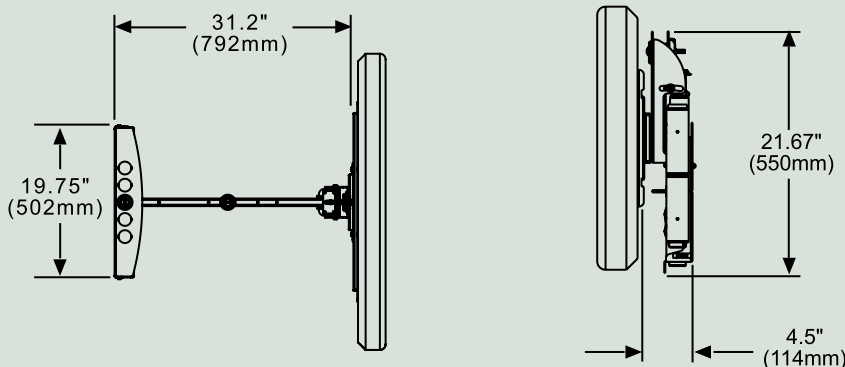

MODELS

UNIVERSAL MODELS

Security Fasteners*

PLAV60-UNL	Black
PLAV60-UNL-S	Silver

Standard Fasteners**

PLAV60-UNLP	Black
PLAV60-UNLP-S	Silver
PLAV60-UNLP-GB	High gloss black
PLAV60-UNLP-GS	High gloss silver

DEDICATED MODELS

Screen Adapter Purchased Separately***

PLAV60	Black	
PLAV60-S	Silver	

SCREEN ADAPTER

UNIVERSAL MODELS:

Includes universal screen adapter to accommodate mounting holes spaced up to 28.7" horizontally and 17" vertically

DEDICATED MODELS:

Requires screen-specific adapter to be purchased separately

SPECIFICATIONS

DIMENSIONS: (W x H x D)

Universal Models:	30.7" x 21.67" x 5.6"-32.3" (78 x 55 x 14.2-82 cm)
Dedicated Models:	19.75" x 21.67" x 4.5"-31.2" (50.2 x 55 x 11.4-79.2 cm)

TILT: +10/-5°

SWIVEL: ±90°

ROLL: ±7°

MAX LOAD: 175 lb (79.5 kg)

SHIP WEIGHT:

Universal Models:	50.6 lb (22.9 kg)
Dedicated Models:	36.2 lb (16.4 kg)

MOUNTING SURFACES: Wood stud, concrete and metal stud

(Metal stud accessory required)

ACCESSORIES

pg#

WSP716:	Metal Stud Wall Plate	142
	(Triple stud on 16" centers)	
WSP724:	Metal Stud Wall Plate	142
	(Triple stud on 24" centers)