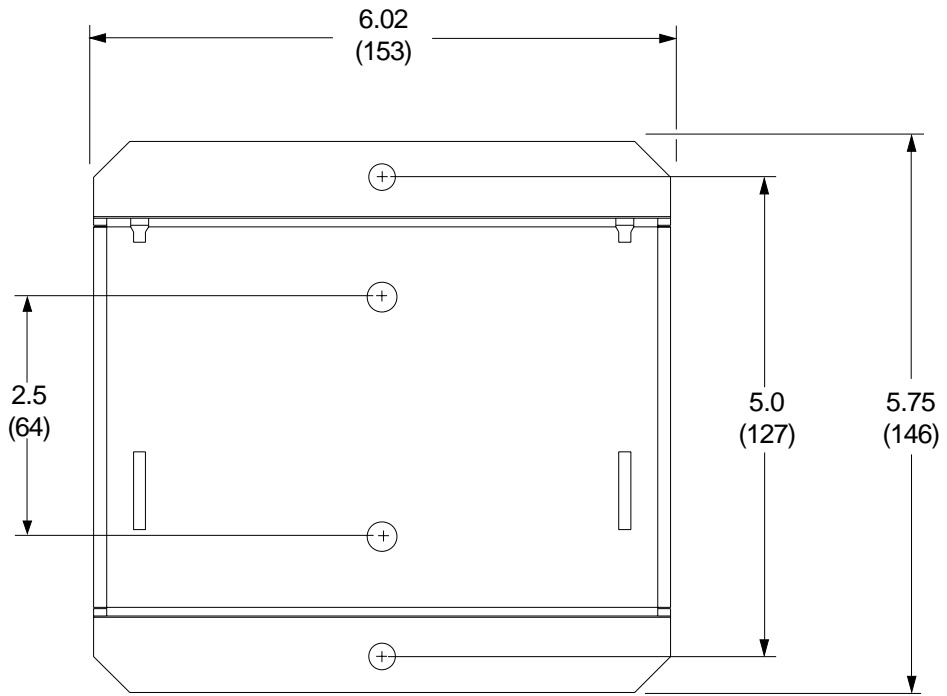

### Dimensions:

**Weight:**  
1.7 lb (0.8 kg)

**Shipping weight:**  
2.2 lb (1.0 kg)

**Maximum Load Capacity:**  
80 lb (36 kg)

**Shipping Carton dimensions:**  
L = 12.75 in (323.9 mm)  
W = 9.50 in (241.3 mm)  
H = 2.50 in (63.5 mm)

### ARCHITECTS SPECIFICATIONS

The Smartmount shall be Peerless models **SF 630** or **SF 630-S** and shall be located where indicated on the plans. It shall feature screen adapter plates included compatible with VESA 75mm and 100mm mounting patterns. Assembly and installation shall be done according to instructions provided by the manufacturer.

TECHNICAL DATA SHEET

**MODELS: SF 630, SF 630-S**

All dimensions = inch (mm)

Wall Plate Detail

Front View

Side View