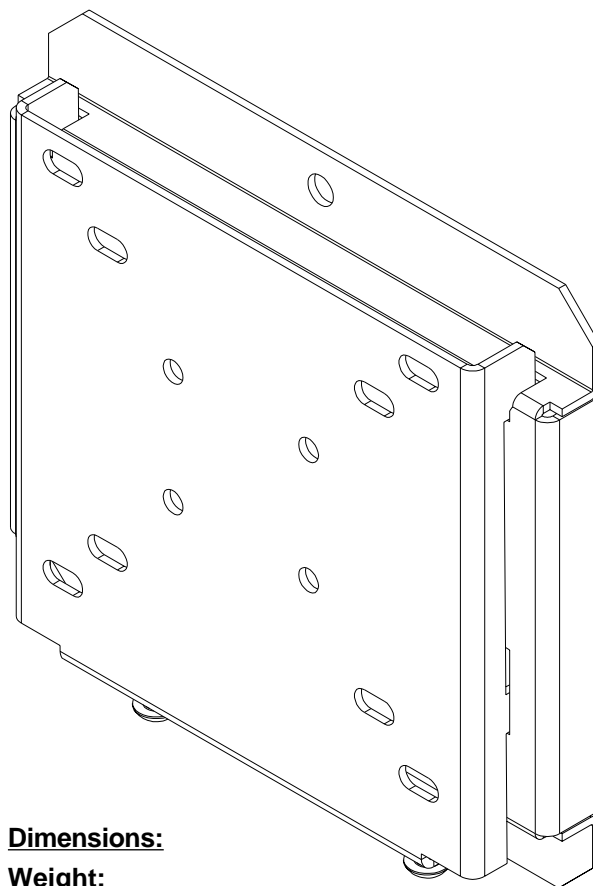

## Universal Flat Wall Mount for 10"- 24" LCD Flat Panel Screens

**peerless®**  
Solid Solutions - Solid Support™

MODELS: SF 630, SF 630-S

The Smartmount Universal Flat Wall Mount supports virtually any 10" to 24" LCD flat panel screens. The ultra-slim wall plate keeps the screen close to the wall for a very discreet installation that is perfect for digital signage, POS stations, or office applications. For a quick and easy installation it may be mounted to a single wood stud or concrete. Mounts to metal stud using accessory metal stud fasteners. Compatible with VESA 75mm and 100mm.

### Features:

- Colors: silver or black
- Universal mount fits virtually any 10" to 24" LCD flat panel screen
- Screen adapter plates included compatible with VESA 75mm and 100mm mounting patterns
- Ultra-slim design holds screen less than an inch away from the wall
- Screen adapter plate simply hooks onto the wall plate for quick and easy installation
- Includes hardware for installation to wood studs, concrete, and cinder block

### Dimensions:

**Weight:**  
1.7 lb (0.8 kg)

**Shipping weight:**  
2.2 lb (1.0 kg)

**Maximum Load Capacity:**  
80 lb (36 kg)

**Shipping Carton dimensions:**  
L = 12.75 in (323.9 mm)  
W = 9.50 in (241.3 mm)  
H = 2.50 in (63.5 mm)