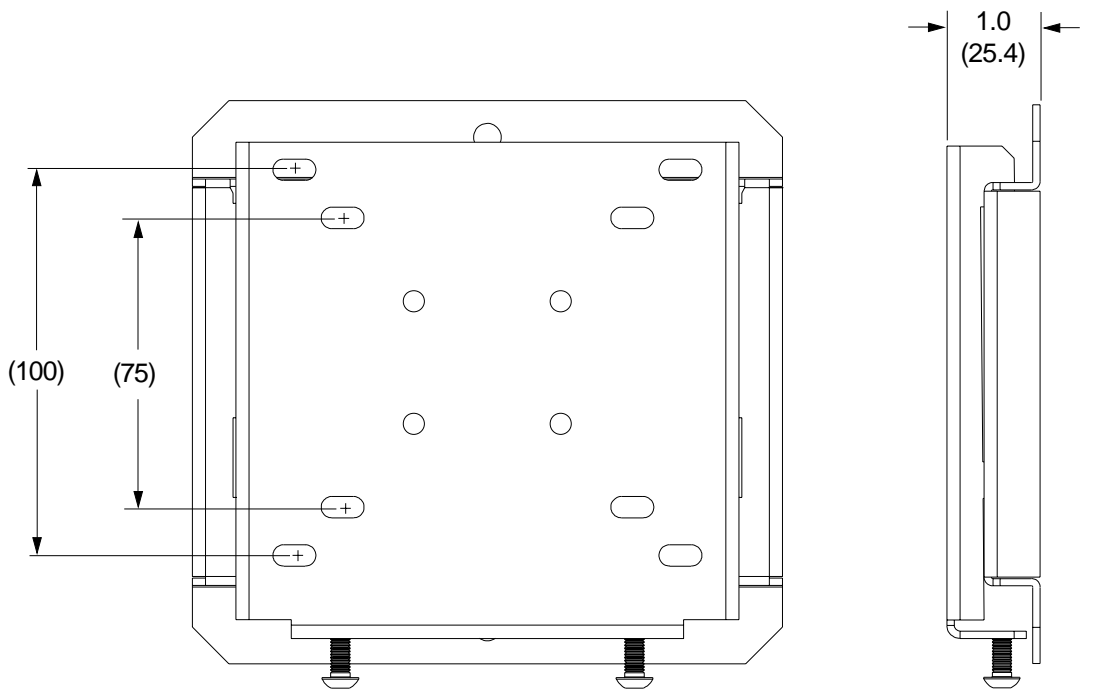

TECHNICAL DATA SHEET

**MODELS: SF 630, SF 630-S**

All dimensions = inch (mm)

Wall Plate Detail

Front View

Side View