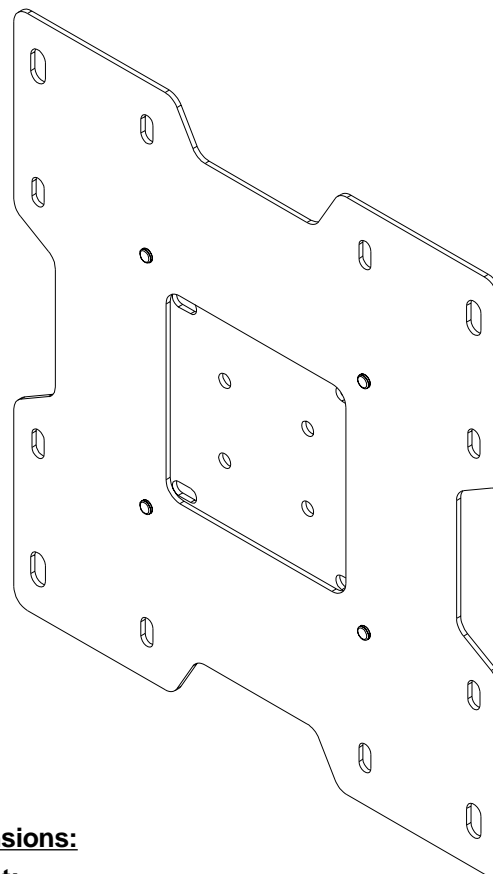

TECHNICAL DATA SHEET - **SmartMount™** Universal Flat Wall Mount for 10"- 37" Screens

peerless®

MODELS: SF632, SF632-S, SF632P, SF632P-S

The Smartmount Universal Flat Wall Mount supports virtually any 10" to 37" flat panel screens. The ultra-slim wall plate keeps the screen close to the wall for a very discreet installation that is perfect for digital signage, POS stations, or office applications. For a quick and easy installation it may be mounted to a single wood stud or concrete. Mounts to metal stud using accessory metal stud fasteners. Compatible with VESA 75 mm and 100 mm, 200 mm mounting patterns, as well as 200 mm x 200 mm mounting hole pattern.

Features:

- Colors: silver or black
- Universal mount fits virtually any 10" to 37" flat panel screen
- Screen adapter plates included compatible with VESA 75 mm, 100 mm, and 200 mm mounting patterns, as well as 200 mm x 200 mm mounting hole pattern
- Ultra-slim design holds screen less than an inch away from the wall
- Screen adapter plate simply hooks onto the wall plate for quick and easy installation
- Includes hardware for installation to wood studs, concrete, and cinder block

Accessories:

- Metal Stud Fastener Kit (ACC 215)
- Video Conferencing Shelf (ACC 309)
- Accessory Shelves (PM 600, PM 610)

Dimensions:

Weight:

3.2 lb (1.5 kg)

Shipping weight:

4.0 lb (1.8 kg)

Maximum Load Capacity:

115 lb (52 kg)

Shipping Carton dimensions:

L = 12.75 in (323.9 mm)

W = 9.50 in (241.3 mm)

H = 2.50 in (63.5 mm)

ARCHITECTS SPECIFICATIONS

The Smartmount shall be Peerless models **SF632, SF632-S, SF632P or SF632P-S** and shall be located where indicated on the plans. It shall feature screen adapter plates included compatible with VESA 75 mm, 100 mm, and 200 mm mounting patterns, as well as 200 mm x 200 mm mounting hole pattern. Assembly and installation shall be done according to instructions provided by the manufacturer.