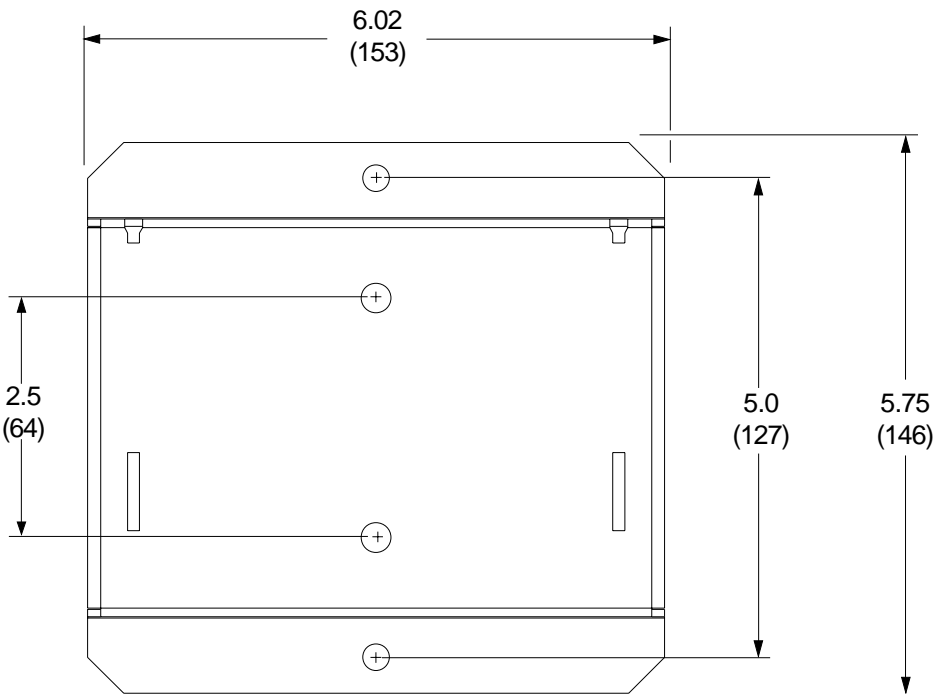

Features:

- Colors: silver or black
- Universal mount fits virtually any 10" to 37" flat panel screen
- Screen adapter plates included compatible with VESA 75 mm, 100 mm, and 200 mm mounting patterns, as well as 200 mm x 200 mm mounting hole pattern
- Ultra-slim design holds screen less than an inch away from the wall
- Screen adapter plate simply hooks onto the wall plate for quick and easy installation
- Includes hardware for installation to wood studs, concrete, and cinder block

115 lb (52 kg)

Shipping Carton dimensions:

L = 12.75 in (323.9 mm)

W = 9.50 in (241.3 mm)

H = 2.50 in (63.5 mm)

ARCHITECTS SPECIFICATIONS

The Smartmount shall be Peerless models **SF632, SF632-S, SF632P or SF632P-S** and shall be located where indicated on the plans. It shall feature screen adapter plates included compatible with VESA 75 mm, 100 mm, and 200 mm mounting patterns, as well as 200 mm x 200 mm mounting hole pattern. Assembly and installation shall be done according to instructions provided by the manufacturer.

TECHNICAL DATA SHEET

MODELS: SF632, SF632-S, SF632P, SF632P-S

All dimensions = inch (mm)

Front View

Wall Plate Detail

Side View