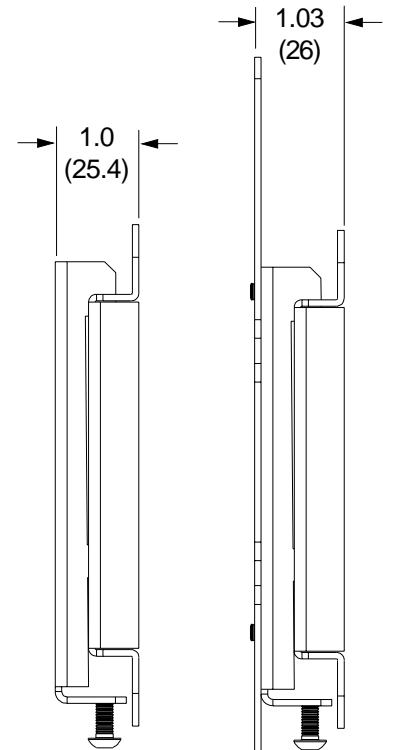

Features:

- Colors: silver or black
- Universal mount fits virtually any 10" to 37" flat panel screen
- Screen adapter plates included compatible with VESA 75 mm, 100 mm, and 200 mm mounting patterns, as well as 200 mm x 200 mm mounting hole pattern
- Ultra-slim design holds screen less than an inch away from the wall
- Screen adapter plate simply hooks onto the wall plate for quick and easy installation
- Includes hardware for installation to wood studs, concrete, and cinder block

Accessories:

- Metal Stud Fastener Kit (ACC 215)
- Video Conferencing Shelf (ACC 309)
- Accessory Shelves (PM 600, PM 610)

Dimensions:

Weight:

3.2 lb (1.5 kg)

Shipping weight:

4.0 lb (1.8 kg)

Maximum Load Capacity:

115 lb (52 kg)

Shipping Carton dimensions:

L = 12.75 in (323.9 mm)

W = 9.50 in (241.3 mm)

H = 2.50 in (63.5 mm)

ARCHITECTS SPECIFICATIONS

The Smartmount shall be Peerless models **SF632, SF632-S, SF632P or SF632P-S** and shall be located where indicated on the plans. It shall feature screen adapter plates included compatible with VESA 75 mm, 100 mm, and 200 mm mounting patterns, as well as 200 mm x 200 mm mounting hole pattern. Assembly and installation shall be done according to instructions provided by the manufacturer.

TECHNICAL DATA SHEET

MODELS: SF632, SF632-S, SF632P, SF632P-S

All dimensions = inch (mm)

Front View

Wall Plate Detail

Side View