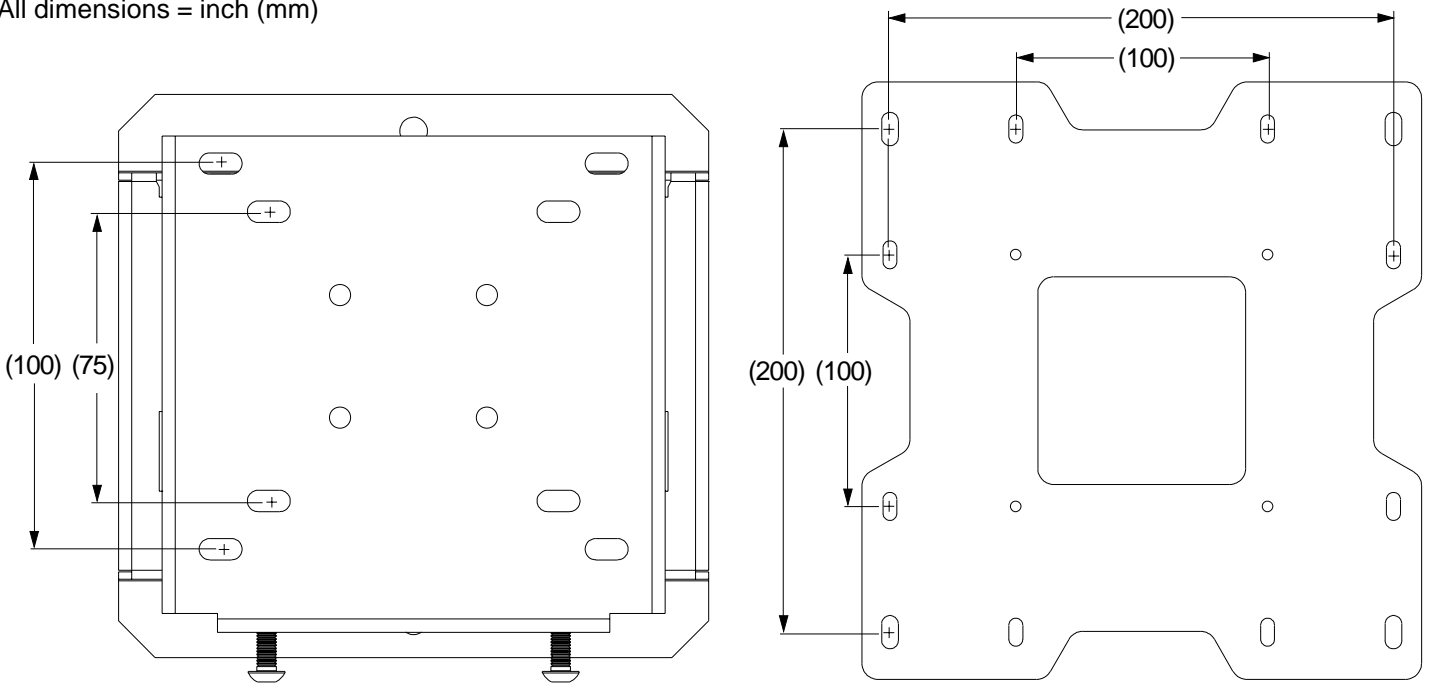

Features:

- Colors: silver or black
- Universal mount fits virtually any 10" to 37" flat panel screen
- Screen adapter plates included compatible with VESA 75 mm, 100 mm, and 200 mm mounting patterns, as well as 200 mm x 200 mm mounting hole pattern
- Ultra-slim design holds screen less than an inch away from the wall
- Screen adapter plate simply hooks onto the wall plate for quick and easy installation
- Includes hardware for installation to wood studs, concrete, and cinder block

115 lb (52 kg)

Shipping Carton dimensions:

L = 12.75 in (323.9 mm)

W = 9.50 in (241.3 mm)

H = 2.50 in (63.5 mm)

ARCHITECTS SPECIFICATIONS

The Smartmount shall be Peerless models **SF632, SF632-S, SF632P or SF632P-S** and shall be located where indicated on the plans. It shall feature screen adapter plates included compatible with VESA 75 mm, 100 mm, and 200 mm mounting patterns, as well as 200 mm x 200 mm mounting hole pattern. Assembly and installation shall be done according to instructions provided by the manufacturer.

TECHNICAL DATA SHEET

MODELS: SF632, SF632-S, SF632P, SF632P-S

All dimensions = inch (mm)

Front View

Wall Plate Detail

Side View