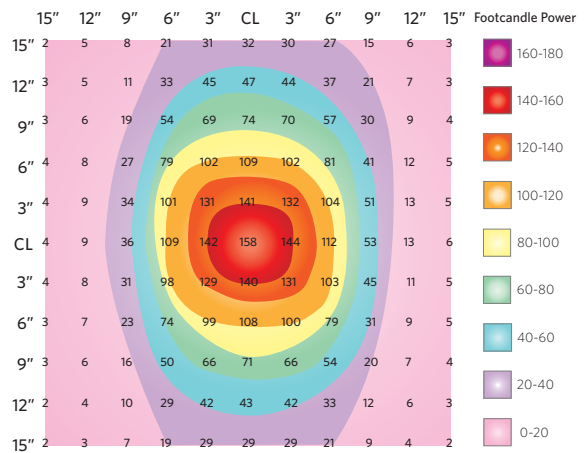

Specifications:

- High energy efficiency LEDs
- Compact, space saving design
- Simple single button touch on/off and dimming controls
- Dimmable from 100% – 15%
- Swivel head for directional work surface illumination
- UL Certified, Energy Star Compliant Luminaires V1.2
- 50,000+ hour life LEDs (L70 rating)
- 5 year fixture warranty
- Available in silver
- Table base & 12 W transformer included
 - 24 V, 0.5 A, Class 2 transformer: 3" x 1.125" x 1.75"
 - Two prong plug on 6 foot cord

Dimensions

Horizontal and vertical reach

Fixture rotation

Photometrics

Source at 15"

Fundamentals 2 LED Desk Light

Luminaire with Table Base

- Foot Candle Power (@ 15"): **158 fc**
- Light Output (Lumens): **338 lm**
- Power Consumption (Wattage): **4.1 W**
- Lumens Per Watt: **82 lm/W**
- Photometric Performance: **See Chart**
- Light Color Temperature (CCT): **3200 K**
- Color Rendering Index (CRI): **83 CRI**
- Fixture Dimensions: **W: 7.5" x H: 14.83" x D: 16.0"**