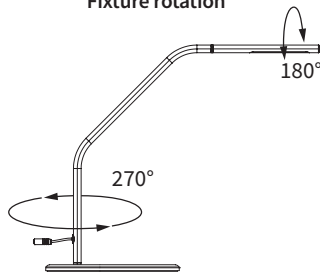

Specifications:

- High energy efficiency LEDs
- Compact, space saving design
- Simple single button touch on/off and dimming controls
- Dimmable from 100% – 15%
- Swivel head for directional work surface illumination
- UL Certified, Energy Star Compliant Luminaires V1.2
- 50,000+ hour life LEDs (L70 rating)
- 5 year fixture warranty
- Available in silver
- Table base & 12 W transformer included
 - 24 V, 0.5 A, Class 2 transformer: 3" x 1.125" x 1.75"
 - Two prong plug on 6 foot cord

Dimensions

Horizontal and vertical reach

Fixture rotation

Photometrics

Source at 15"

Fundamentals 2 LED Desk Light

Luminaire with Table Base

- Foot Candle Power (@ 15"): **158 fc**
- Light Output (Lumens): **338 lm**
- Power Consumption (Wattage): **4.1 W**
- Lumens Per Watt: **82 lm/W**
- Photometric Performance: **See Chart**
- Light Color Temperature (CCT): **3200 K**
- Color Rendering Index (CRI): **83 CRI**
- Fixture Dimensions: **W: 7.5" x H: 14.83" x D: 16.0"**