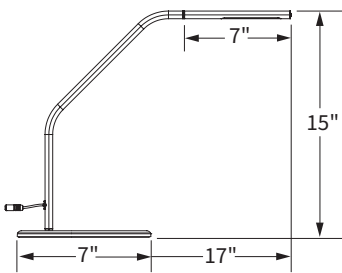

Dimensions

Horizontal and vertical reach

Fixture rotation

Photometrics

Source at 15"

Fundamentals 2 LED Desk Light

Luminaire with Table Base

- Foot Candle Power (@ 15"): **158 fc**
- Light Output (Lumens): **338 lm**
- Power Consumption (Wattage): **4.1 W**
- Lumens Per Watt: **82 lm/W**
- Photometric Performance: **See Chart**
- Light Color Temperature (CCT): **3200 K**
- Color Rendering Index (CRI): **83 CRI**
- Fixture Dimensions: **W: 7.5" x H: 14.83" x D: 16.0"**

Base Type	Model #	Weight	US \$ List	CAN \$ List	Quick Ship
Table Base	FD2-DL10-S	4	\$149	\$191	●

Accessories & Parts

Fundamentals 2 Transformer

- 12 W transformer
 - 24 V, 0.5 A, Class 2 transformer: 3" x 1.125" x 1.75"
 - Type A, two prong plug on 6 foot cord