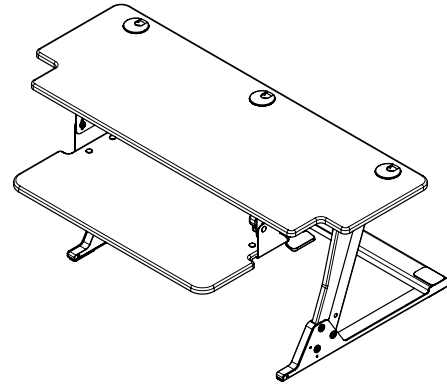

WIDER WORKSURFACE WITH HEAVIER LOAD CAPACITY

The Solace Desktop HD quickly and economically converts an existing desk to a smooth and effortless sit-stand workstation featuring a 14.6" lifting range.

Solace Desktop HD features a 42" wide primary worksurface and a robust 45 lb. load capacity that can easily accommodate 2 x 27" wide monitors and still have extra space for other personal equipment. The large primary worksurface includes three grommets for cable management.

Ultra thin profile design

Single paddle height adjustment lever for added control

SOLACE DESKTOP HD

Specifications:

- Dual worksurface includes independent keyboard surface
- Primary Worksurface:
 - 45" W × 15.7" D
 - Includes grommets for cable management
- Keyboard surface:
 - 29.2" W × 7.5" D
 - Independent surface with 20° (+10°/-10°) of tilt
- 45 lb. lifting capacity
- 14.6" lifting range, 20" above desktop

Dimensions

Height & width

Depth & range

Stowed Depth

Solace Desktop HD

- 45 lb. capacity
- 14.6" lift range, 20" above desktop
- Separate keyboard surface with 20° of tilt (+10°/-10°)
- Available in black
- Warranty: 2 years