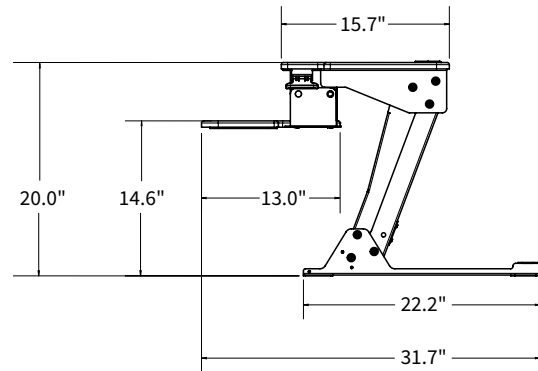

WIDER WORKSURFACE WITH HEAVIER LOAD CAPACITY

The Solace Desktop HD quickly and economically converts an existing desk to a smooth and effortless sit-stand workstation featuring a 14.6" lifting range.

Solace Desktop HD features a 42" wide primary worksurface and a robust 45 lb. load capacity that can easily accommodate 2 x 27" wide monitors and still have extra space for other personal equipment. The large primary worksurface includes three grommets for cable management.

Ultra thin profile design

Single paddle height adjustment lever for added control

SOLACE DESKTOP HD

Specifications:

- Dual worksurface includes independent keyboard surface
- Primary Worksurface:
 - 45" W × 15.7" D
 - Includes grommets for cable management
- Keyboard surface:
 - 29.2" W × 7.5" D
 - Independent surface with 20° (+10°/-10°) of tilt
- 45 lb. lifting capacity
- 14.6" lifting range, 20" above desktop

Dimensions

Height & width

Depth & range

Stowed Depth

Solace Desktop HD

- 45 lb. capacity
- 14.6" lift range, 20" above desktop
- Separate keyboard surface with 20° of tilt (+10°/-10°)
- Available in black
- Warranty: 2 years

Model #	Weight	US \$ List	CAN \$ List
SOL-HD-DT-B	43	\$650	\$833