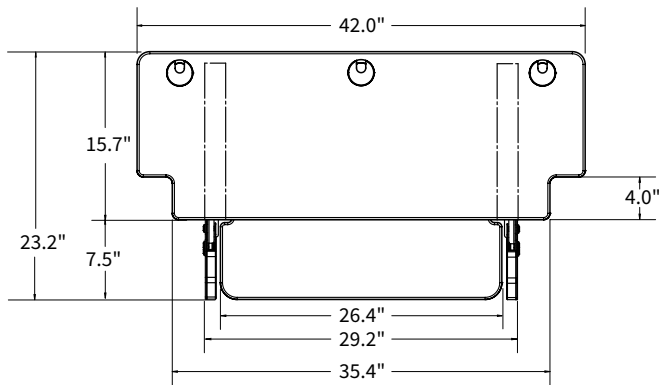

WIDER WORKSURFACE WITH HEAVIER LOAD CAPACITY

The Solace Desktop HD quickly and economically converts an existing desk to a smooth and effortless sit-stand workstation featuring a 14.6" lifting range.

Solace Desktop HD features a 42" wide primary worksurface and a robust 45 lb. load capacity that can easily accommodate 2 x 27" wide monitors and still have extra space for other personal equipment. The large primary worksurface includes three grommets for cable management.

Ultra thin profile design

Single paddle height adjustment lever for added control

SOLACE DESKTOP HD

Specifications:

- Dual worksurface includes independent keyboard surface
- Primary Worksurface:
 - 45" W × 15.7" D
 - Includes grommets for cable management
- Keyboard surface:
 - 29.2" W × 7.5" D
 - Independent surface with 20° (+10°/-10°) of tilt
- 45 lb. lifting capacity
- 14.6" lifting range, 20" above desktop

Dimensions

Height & width

Depth & range

Stowed Depth

Solace Desktop HD

- 45 lb. capacity
- 14.6" lift range, 20" above desktop
- Separate keyboard surface with 20° of tilt (+10°/-10°)
- Available in black
- Warranty: 2 years