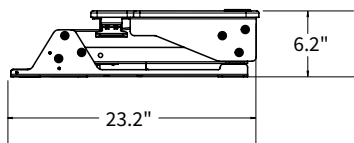

WIDER WORKSURFACE WITH HEAVIER LOAD CAPACITY

The Solace Desktop HD quickly and economically converts an existing desk to a smooth and effortless sit-stand workstation featuring a 14.6" lifting range.

Solace Desktop HD features a 42" wide primary worksurface and a robust 45 lb. load capacity that can easily accommodate 2 x 27" wide monitors and still have extra space for other personal equipment. The large primary worksurface includes three grommets for cable management.

Ultra thin profile design

Single paddle height adjustment lever for added control

SOLACE DESKTOP HD

Specifications:

- Dual worksurface includes independent keyboard surface
- Primary Worksurface:
 - 45" W × 15.7" D
 - Includes grommets for cable management
- Keyboard surface:
 - 29.2" W × 7.5" D
 - Independent surface with 20° (+10°/-10°) of tilt
- 45 lb. lifting capacity
- 14.6" lifting range, 20" above desktop

Dimensions

Height & width

Depth & range

Stowed Depth

Solace Desktop HD

- 45 lb. capacity
- 14.6" lift range, 20" above desktop
- Separate keyboard surface with 20° of tilt (+10°/-10°)
- Available in black
- Warranty: 2 years