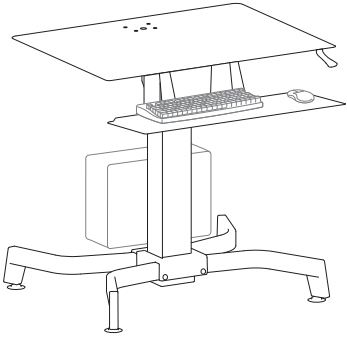

WorkFit-PD CPU Holder

Weight Capacity: 40 lbs. (18 kg)
Maximum Size: 15.75"H x 8.5"D (400 x 216 mm)
Minimum Size: 9.4"H x 2.6"D (239 x 66 mm)

© 2012 Ergotron, Inc. rev. 04/12/2012 DIM-Workfit-PD-CPU **Content is subject to change without notification**