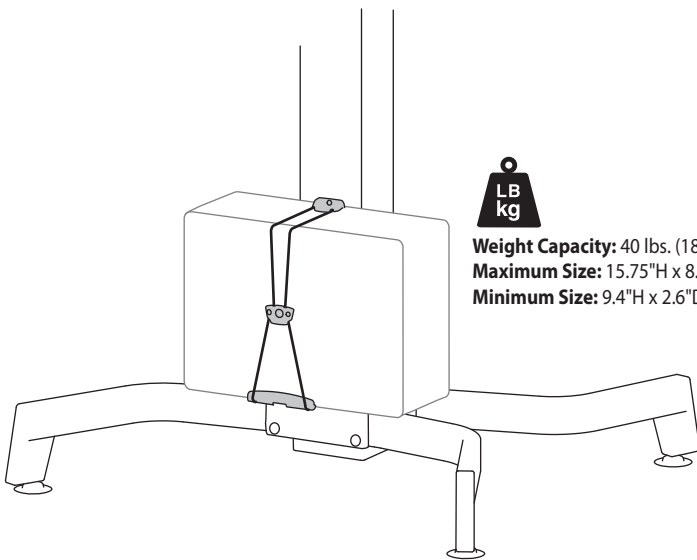

WorkFit-PD CPU Holder

Weight Capacity: 40 lbs. (18 kg)
Maximum Size: 15.75"H x 8.5"D (400 x 216 mm)
Minimum Size: 9.4"H x 2.6"D (239 x 66 mm)

© 2012 Ergotron, Inc. rev. 04/12/2012 DIM-Workfit-PD-CPU **Content is subject to change without notification**