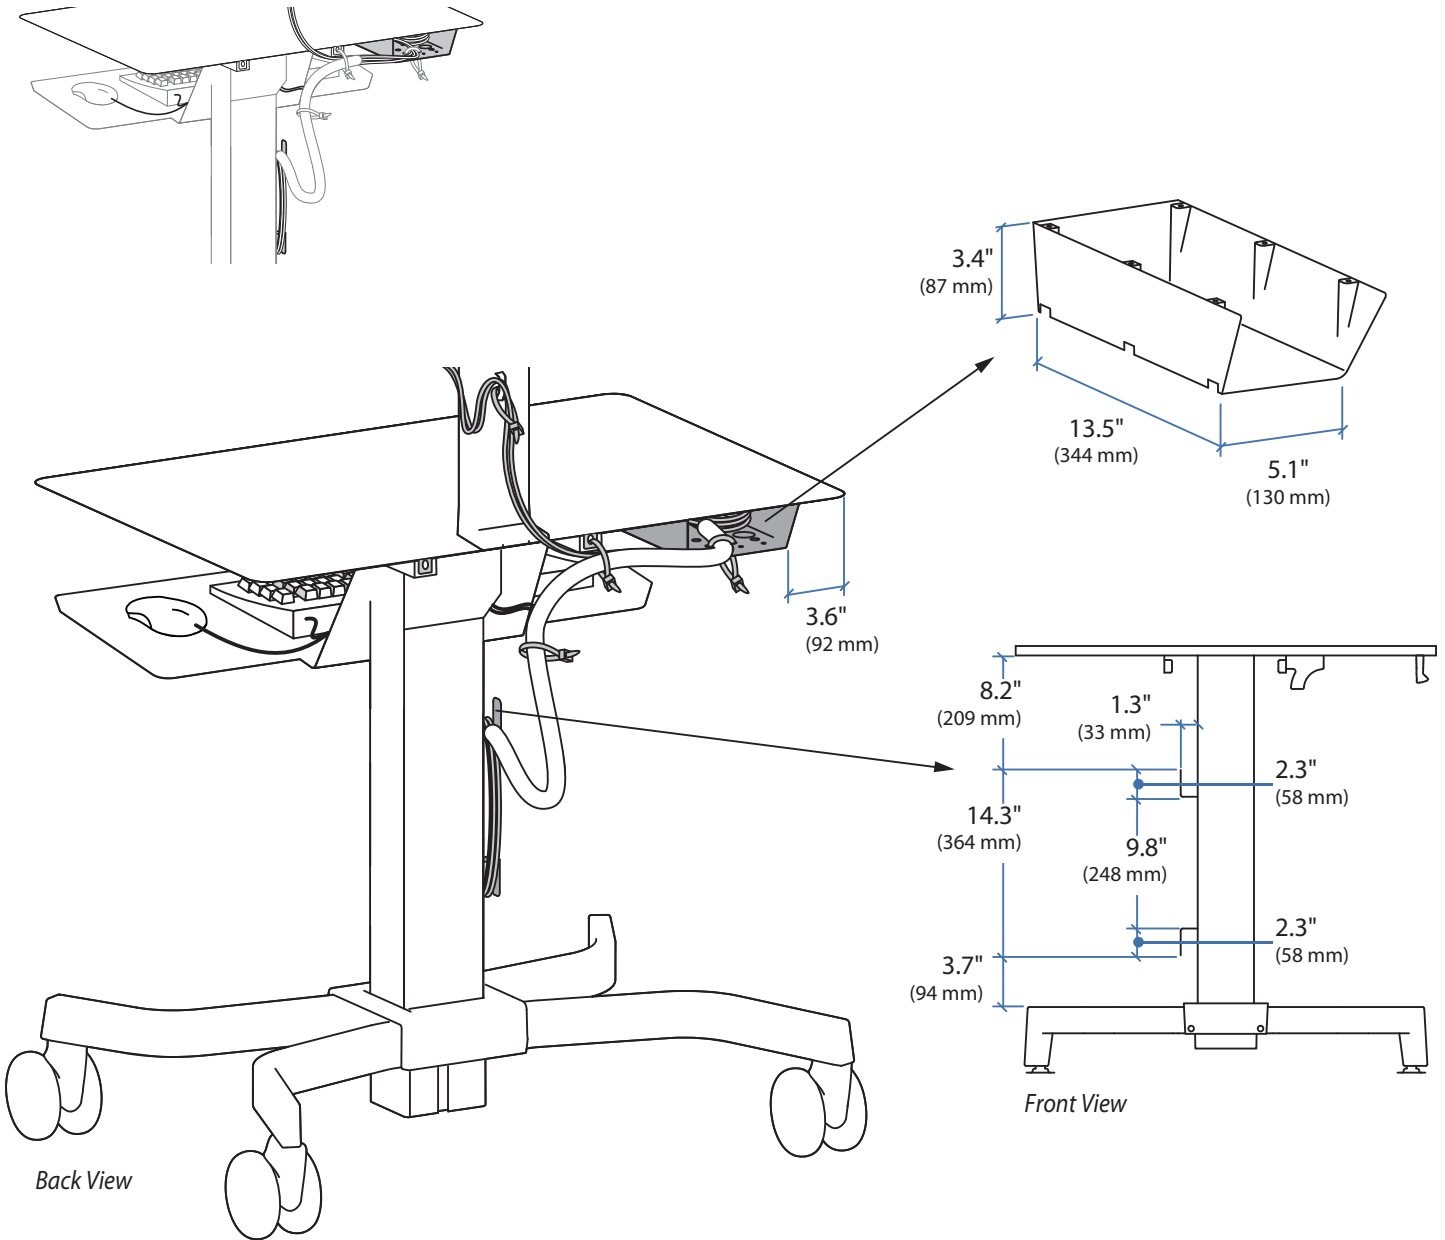

WorkFit-PD Cable Box

© 2012 Ergotron, Inc. rev. 04/12/2012 DIM-Workfit-PD-cable Content is subject to change without notification

Americas Sales and Corporate Headquarters

St. Paul, MN USA
 (800) 888-8458
 +1-651-681-7600
 www.ergotron.com
 sales@ergotron.com