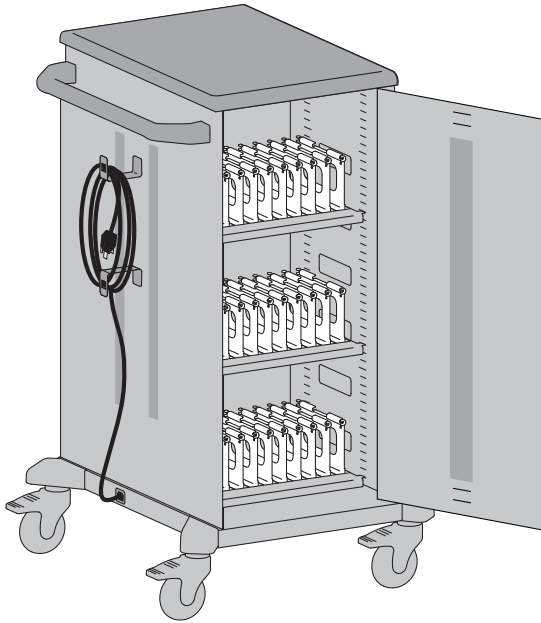

YES24 Charging Cart For Mini-Laptops

Cart dimensions
27.41"W x 42"H x 23.88"D (70x107x61 cm)

Rated weight capacity
Top Work Surface
25 lb (11.4 kg)

Device Slot Size (for 24 Slot set up)
1.3"W x 14.25"D x 10"H (3.4x36.2x25.4 cm)
Device with case and power cord installed
must fit within these dimensions.

External power outlet(s)
Three outlets
120V~ 60-Hz, 2A

Power system
120V~ 60-Hz, 12A

This cart is designed to automatically charge and store 1-24 tablet, smart phone, and mini-laptop devices safely and efficiently. Adjustable shelves customize shelf height in 1" increment to fit a range of device heights; adjustable bays slide left to right to fit even the largest cases.