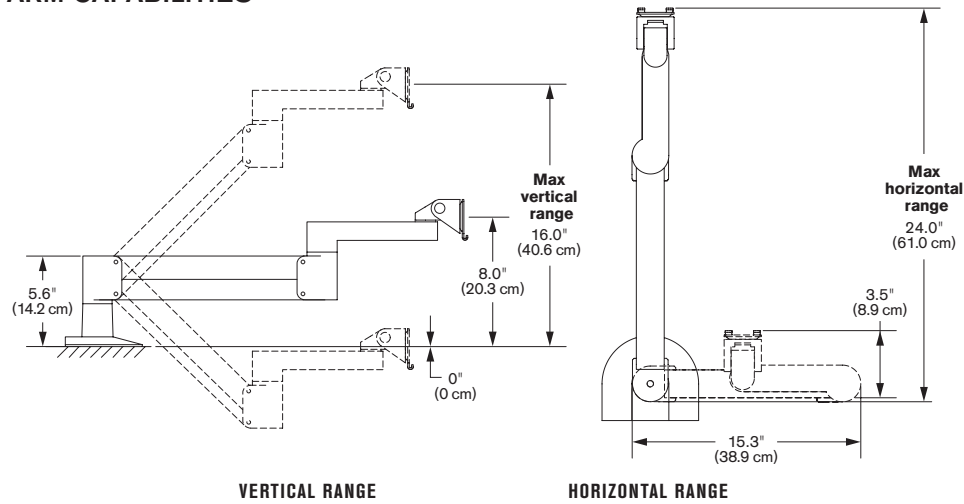

## Specifications

### FLEXMOUNT™ CONFIGURATIONS

- Vertical range** ..... +/- 8" (20.3 cm) from horizontal
- Horizontal range** ..... 24" (61.0 cm)
- Rotation** ..... 360 degrees at three joints
- Cable management** ..... Cables routed underneath arm
- Mounting options** ..... FLEXmount™, Slatwall, Wall, Thru-Desk
- Weight range** ..... supports 3 - 15 lbs (1.4 - 6.8 kg)