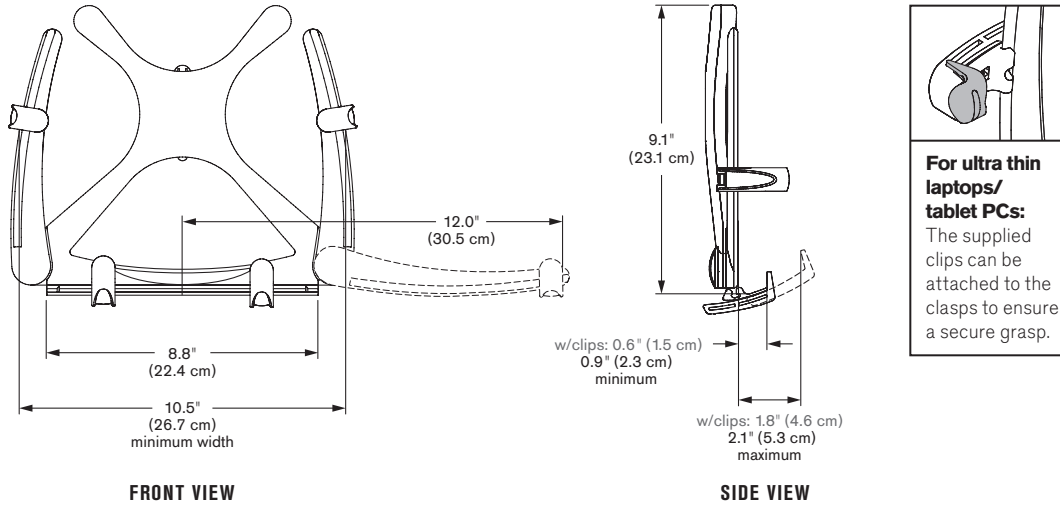

Model 7000-T

Specifications

LAPTOP HOLDER CAPABILITIES