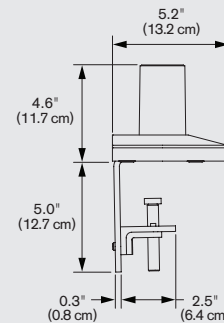

Desk Edge

Grommet Hole

ATTENTION: Busby™ must be connected to a computer and a power outlet to enable devices to be charged. Busby™ may not charge devices while they are in use.

Phone: 800.524.2744 | Fax: 610.253.9521 | E-mail: sales@LCDarms.com | Web: www.LCDarms.com