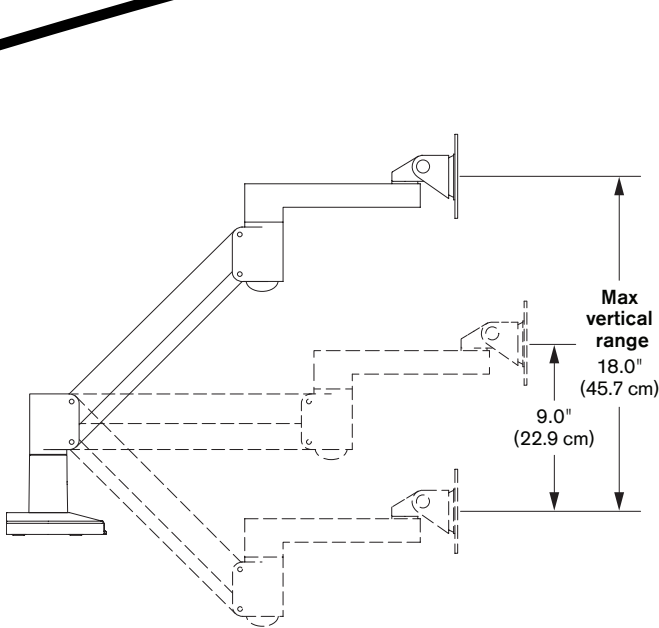

7500-Busby™

Specifications

SIDE VIEW
Vertical Range

TOP VIEW
Horizontal Range

TOP VIEW
Arm Folded

CAPABILITIES

- Vertical range** +/- 9" (22.9 cm) from horizontal
- Horizontal range** 27" (68.6 cm)
- Rotation** 360 degrees at three joints
- Monitor tilt** 180 degrees
- Monitor pivot** Landscape to portrait
- Monitor compatibility** VESA® 75mm and 100mm
- Cable management** Cables are concealed in arm
- Monitor weight, model number** 2 - 13 lbs (0.9 - 5.9 kg), 7500-500-Busby
 6 - 21 lbs (2.7 - 9.5 kg), 7500-800-Busby
 8 - 27 lbs (3.6 - 12.2 kg), 7500-1000-Busby
 13.5 - 44 lbs (6.1 - 19.9 kg), 7500-1500-Busby

BUSBY™ MOUNT CONFIGURATIONS

Desk Edge

Grommet Hole

Thru-Desk

ATTENTION: Busby™ must be connected to a computer and a power outlet to enable devices to be charged. Busby™ may not charge devices while they are in use.