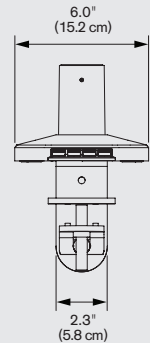

7500-Busby™

Specifications

SIDE VIEW
Vertical Range

TOP VIEW
Horizontal Range

TOP VIEW
Arm Folded

CAPABILITIES

- Vertical range** +/- 9" (22.9 cm) from horizontal
- Horizontal range** 27" (68.6 cm)
- Rotation** 360 degrees at three joints
- Monitor tilt** 180 degrees
- Monitor pivot** Landscape to portrait
- Monitor compatibility** VESA® 75mm and 100mm
- Cable management** Cables are concealed in arm
- Monitor weight, model number** 2 - 13 lbs (0.9 - 5.9 kg), 7500-500-Busby
 6 - 21 lbs (2.7 - 9.5 kg), 7500-800-Busby
 8 - 27 lbs (3.6 - 12.2 kg), 7500-1000-Busby
 13.5 - 44 lbs (6.1 - 19.9 kg), 7500-1500-Busby

BUSBY™ MOUNT CONFIGURATIONS

Desk Edge

Grommet Hole

Thru-Desk

ATTENTION: Busby™ must be connected to a computer and a power outlet to enable devices to be charged. Busby™ may not charge devices while they are in use.