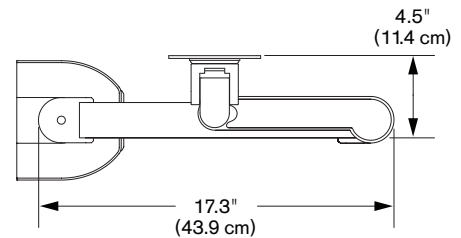

7500-Busby™

Specifications

SIDE VIEW
Vertical Range

TOP VIEW
Horizontal Range

TOP VIEW
Arm Folded

CAPABILITIES

- Vertical range** +/- 9" (22.9 cm) from horizontal
- Horizontal range** 27" (68.6 cm)
- Rotation** 360 degrees at three joints
- Monitor tilt** 180 degrees
- Monitor pivot** Landscape to portrait
- Monitor compatibility** VESA® 75mm and 100mm
- Cable management** Cables are concealed in arm
- Monitor weight, model number** 2 - 13 lbs (0.9 - 5.9 kg), 7500-500-Busby
 6 - 21 lbs (2.7 - 9.5 kg), 7500-800-Busby
 8 - 27 lbs (3.6 - 12.2 kg), 7500-1000-Busby
 13.5 - 44 lbs (6.1 - 19.9 kg), 7500-1500-Busby

BUSBY™ MOUNT CONFIGURATIONS

Desk Edge

Grommet Hole

Thru-Desk

ATTENTION: Busby™ must be connected to a computer and a power outlet to enable devices to be charged. Busby™ may not charge devices while they are in use.