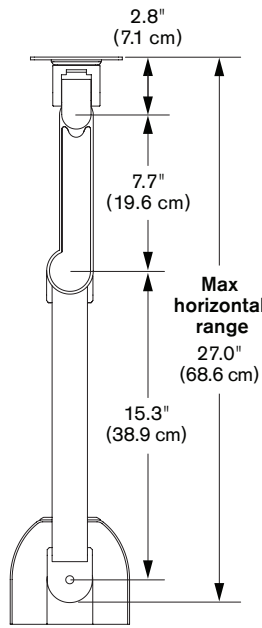

7500-Busby™

Specifications

SIDE VIEW
Vertical Range

TOP VIEW
Horizontal Range

TOP VIEW
Arm Folded

CAPABILITIES

- Vertical range** +/- 9" (22.9 cm) from horizontal
- Horizontal range** 27" (68.6 cm)
- Rotation** 360 degrees at three joints
- Monitor tilt** 180 degrees
- Monitor pivot** Landscape to portrait
- Monitor compatibility** VESA® 75mm and 100mm
- Cable management** Cables are concealed in arm
- Monitor weight, model number** 2 - 13 lbs (0.9 - 5.9 kg), 7500-500-Busby
 6 - 21 lbs (2.7 - 9.5 kg), 7500-800-Busby
 8 - 27 lbs (3.6 - 12.2 kg), 7500-1000-Busby
 13.5 - 44 lbs (6.1 - 19.9 kg), 7500-1500-Busby

BUSBY™ MOUNT CONFIGURATIONS

Desk Edge

Grommet Hole

Thru-Desk

ATTENTION: Busby™ must be connected to a computer and a power outlet to enable devices to be charged. Busby™ may not charge devices while they are in use.