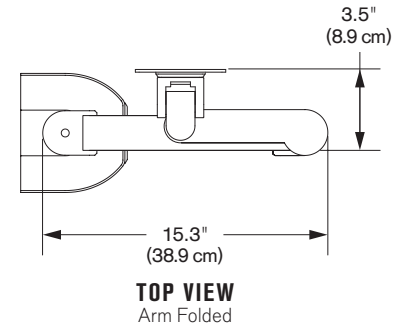

7000-Busby™

Specifications

CAPABILITIES

- Vertical range** +/- 8" (20.3 cm)
- Horizontal range** 24" (61 cm)
- Rotation** 360 degrees at three joints
- Monitor tilt** 180 degrees
- Monitor pivot** Landscape to portrait
- Monitor compatibility** VESA® 75mm and 100mm
- Cable management** Cables are concealed in arm
- Monitor weight, model number** 2 - 13 lbs (0.9 - 5.9 kg), 7000-500-Busby
7.5 - 25 lbs (3.4 - 11.3 kg), 7000-800-Busby
12 - 31 lbs (5.4 - 14.1 kg), 7000-1000-Busby