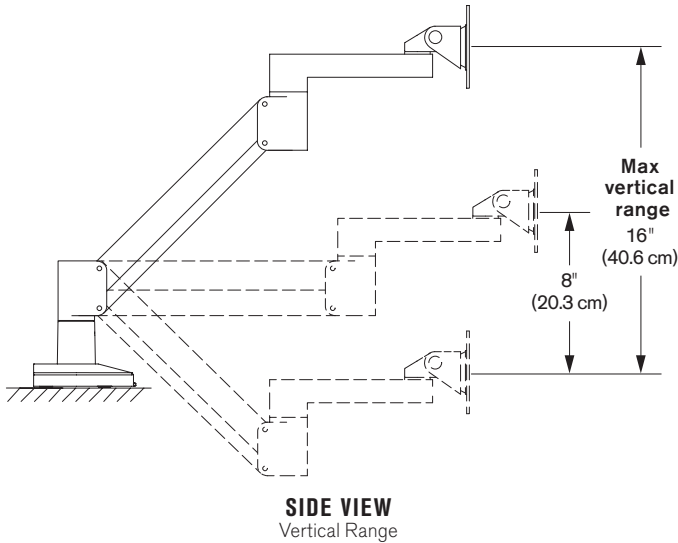

7000-Busby™

Specifications

CAPABILITIES

- Vertical range** +/- 8" (20.3 cm)
- Horizontal range** 24" (61 cm)
- Rotation** 360 degrees at three joints
- Monitor tilt** 180 degrees
- Monitor pivot** Landscape to portrait
- Monitor compatibility** VESA® 75mm and 100mm
- Cable management** Cables are concealed in arm
- Monitor weight, model number** 2 - 13 lbs (0.9 - 5.9 kg), 7000-500-Busby
7.5 - 25 lbs (3.4 - 11.3 kg), 7000-800-Busby
12 - 31 lbs (5.4 - 14.1 kg), 7000-1000-Busby