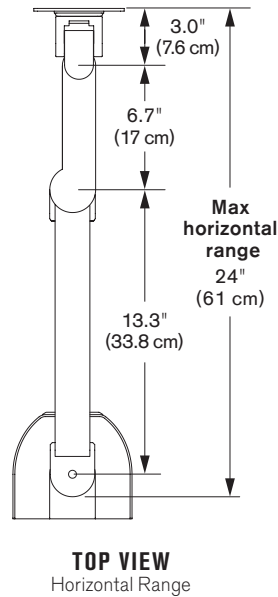

7000-Busby™

Specifications

CAPABILITIES

- Vertical range** +/- 8" (20.3 cm)
- Horizontal range** 24" (61 cm)
- Rotation** 360 degrees at three joints
- Monitor tilt** 180 degrees
- Monitor pivot** Landscape to portrait
- Monitor compatibility** VESA® 75mm and 100mm
- Cable management** Cables are concealed in arm
- Monitor weight, model number** 2 - 13 lbs (0.9 - 5.9 kg), 7000-500-Busby
7.5 - 25 lbs (3.4 - 11.3 kg), 7000-800-Busby
12 - 31 lbs (5.4 - 14.1 kg), 7000-1000-Busby