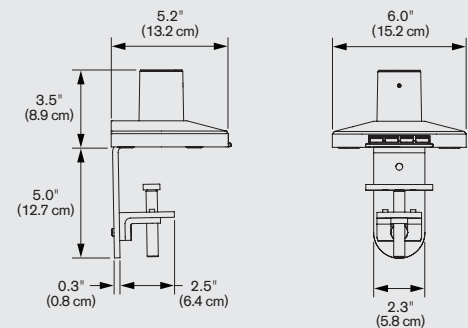

BUSBY™ MOUNT CONFIGURATIONS

ATTENTION: Busby™ must be connected to a computer and a power outlet to enable devices to be charged. Busby™ may not charge devices while they are in use.

Phone: 800.524.2744 | Fax: 610.253.9521 | E-mail: sales@LCDarms.com | Web: www.LCDarms.com