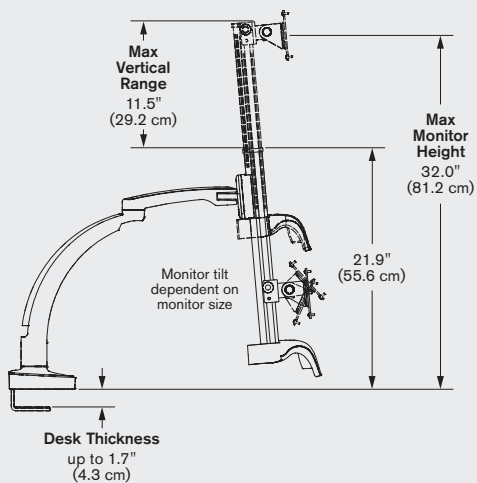

**FEATURES**

- Integrated handle allows for effortless monitor movement.
- Mount installation is performed above desk for quick and easy set-up.
- Easily rotate flat panel monitor for portrait or landscape viewing.
- Built-in 180 degree rotation stop at the base of the arm.
- Supports a single monitor with a screen size up to 43".
- VESA-monitor compatible – 75mm & 100mm VESA adapter included.
- Optional customization options available to complement any workspace, contact your rep for details.

**AVAILABLE OPTIONS**

**ELLA-1-CM** Supports a 4 - 30 lb (1.8 - 13.6 kg) monitor

**FINISHES**

FLAT WHITE | color code: **248**

SILVER | color code: **124**

VISTA BLACK | color code: **104**

**CAPABILITIES**

**MOUNT CONFIGURATIONS**

**Desk Edge**

**Grommet**