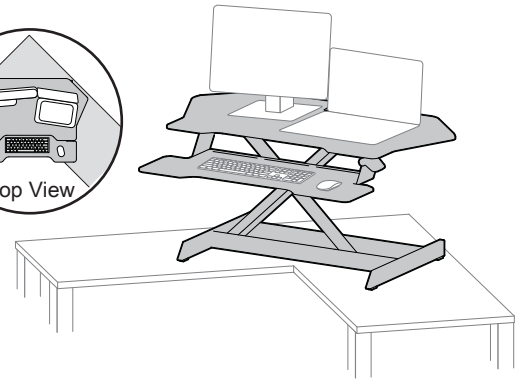

WorkFit™ Corner Sit-Stand Desktop

DIMENSIONS

RANGE OF MOTION

WorkFit™ Corner Sit-Stand Desktop

DIMENSIONS

WEIGHT CAPACITY

© 2018 Ergotron, Inc. rev. 06/14/2018 DIM-WFCorner **Content is subject to change without notification**