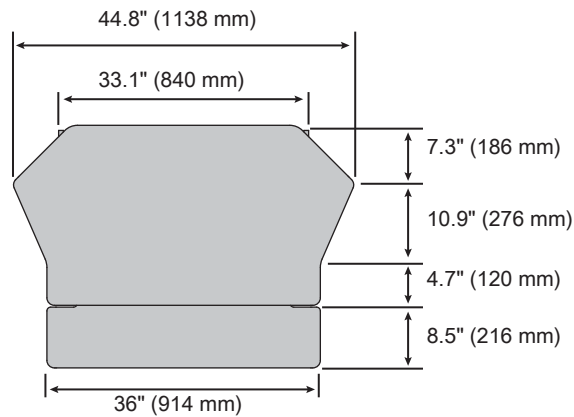

WorkFit™ Corner Sit-Stand Desktop

DIMENSIONS

RANGE OF MOTION

WorkFit™ Corner Sit-Stand Desktop

DIMENSIONS

WEIGHT CAPACITY

© 2018 Ergotron, Inc. rev. 06/14/2018 DIM-WFCorner **Content is subject to change without notification**