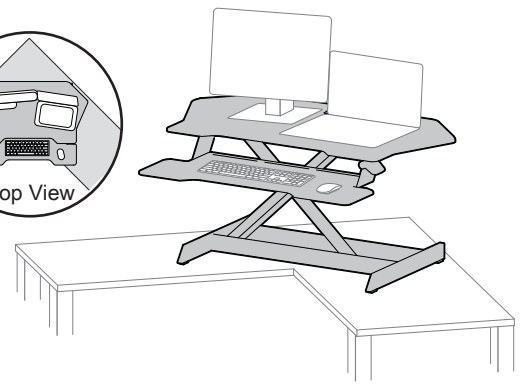

WorkFit™ Corner Sit-Stand Desktop

DIMENSIONS

RANGE OF MOTION

WorkFit™ Corner Sit-Stand Desktop

DIMENSIONS

WEIGHT CAPACITY

© 2018 Ergotron, Inc. rev. 06/14/2018 DIM-WFCorner **Content is subject to change without notification**