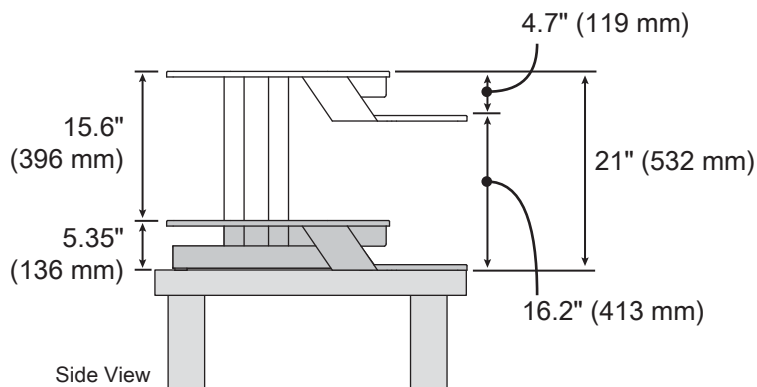

WorkFit™ Corner Sit-Stand Desktop

DIMENSIONS

RANGE OF MOTION

WorkFit™ Corner Sit-Stand Desktop

DIMENSIONS

WEIGHT CAPACITY

© 2018 Ergotron, Inc. rev. 06/14/2018 DIM-WFCorner **Content is subject to change without notification**