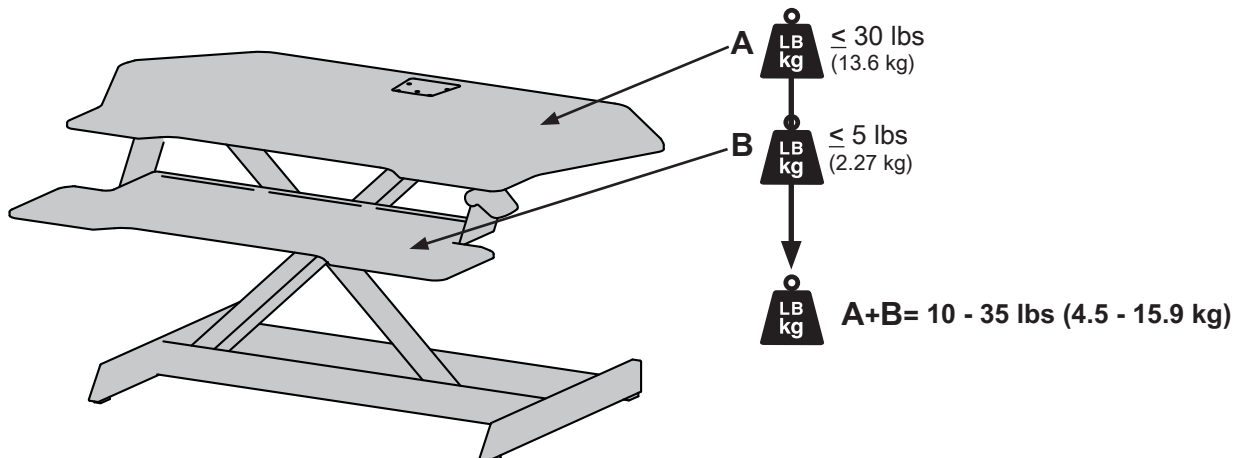

WorkFit™ Corner Sit-Stand Desktop

DIMENSIONS

RANGE OF MOTION

WorkFit™ Corner Sit-Stand Desktop

DIMENSIONS

WEIGHT CAPACITY

© 2018 Ergotron, Inc. rev. 06/14/2018 DIM-WFCorner **Content is subject to change without notification**