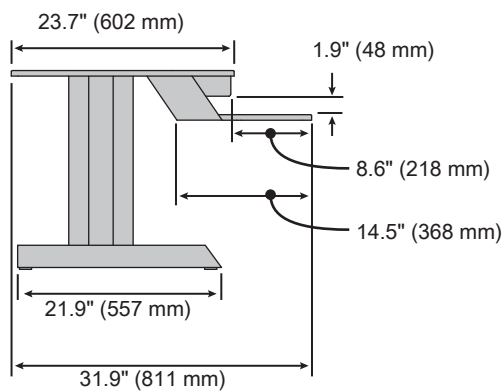

WorkFit™ Corner Sit-Stand Desktop

DIMENSIONS

RANGE OF MOTION

WorkFit™ Corner Sit-Stand Desktop

DIMENSIONS

WEIGHT CAPACITY

© 2018 Ergotron, Inc. rev. 06/14/2018 DIM-WFCorner **Content is subject to change without notification**