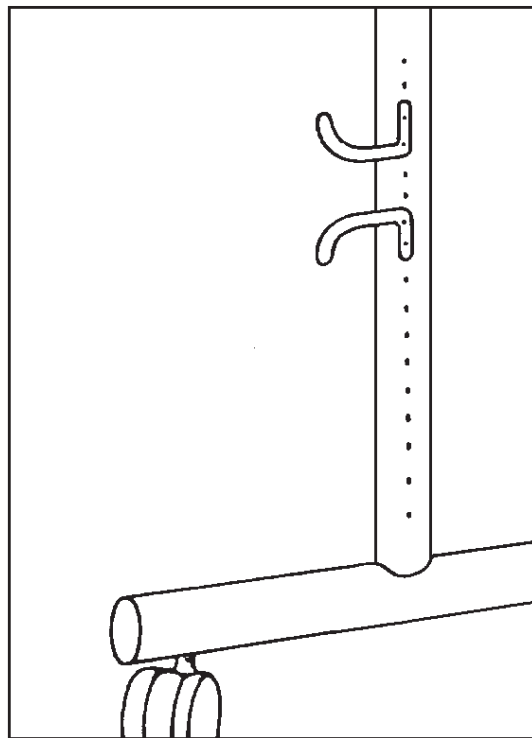

## Anthro Hooks

Anthro Corporation  
Technology Furniture  
10450 S.W. Manhasset Dr.  
Tualatin, Oregon 97062  
(503) 691-2556

**Step 1:** Before attaching the hooks to your AnthroCart, determine where you want them to be positioned on the vertical tube and in which direction you want them to face.

**Step 2:** Line up the holes on the hook with the holes on the vertical tube.

**Step 3:** Attach the hooks with the supplied small screws.

Please note, your Anthro Hooks hold up to 20 pounds

Questions? Please call us toll free at 1-800-325-3841