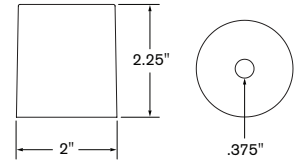

MOUNT COLUMN

BASE PLATE

LARGE "L" BRACKET

FEATURES

- FLEXmount® with six mounting options, including: desk clamp, thru-desk, grommet, wall, reverse wall and side bolt.
- Compatibility: 7000 Series Articulating Mounts and Single Tier Pole Mounts.