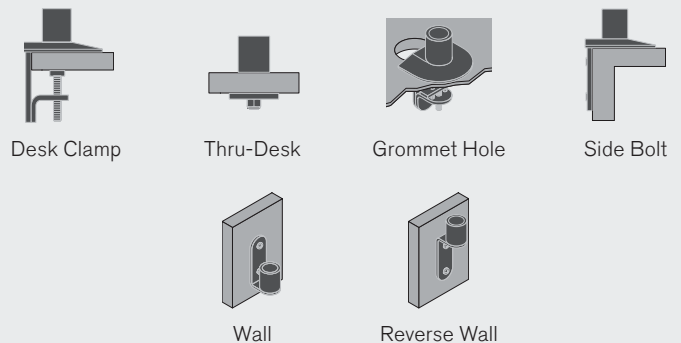

CONFIGURATIONS

FINISHES

FLAT WHITE | color code: **248**

SILVER | color code: **124**

VISTA BLACK | color code: **104**