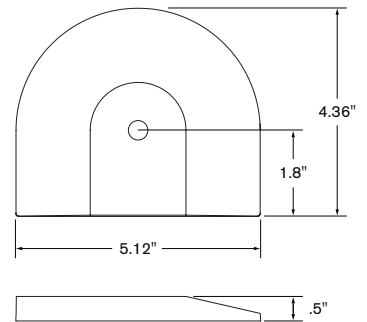

8111

FLEXmount® is an Innovative mount that offers six different configurations—all in one kit! This single mount will handle most mounting scenarios. Best of all, if you decide to change the way the arm is mounted several months after purchase, there is nothing more to buy—simply reconfigure your FLEXmount.®

MOUNT COLUMN

BASE PLATE

LARGE "L" BRACKET

FEATURES

- FLEXmount® with six mounting options, including: desk clamp, thru-desk, grommet, wall, reverse wall and side bolt.
- Compatibility: 7000 Series Articulating Mounts and Single Tier Pole Mounts.