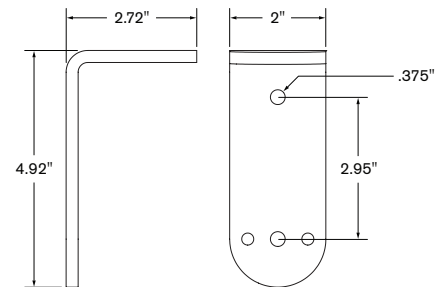

8111

FLEXmount® is an Innovative mount that offers six different configurations—all in one kit! This single mount will handle most mounting scenarios. Best of all, if you decide to change the way the arm is mounted several months after purchase, there is nothing more to buy—simply reconfigure your FLEXmount.®

MOUNT COLUMN

BASE PLATE

LARGE "L" BRACKET

FEATURES

- FLEXmount® with six mounting options, including: desk clamp, thru-desk, grommet, wall, reverse wall and side bolt.
- Compatibility: 7000 Series Articulating Mounts and Single Tier Pole Mounts.