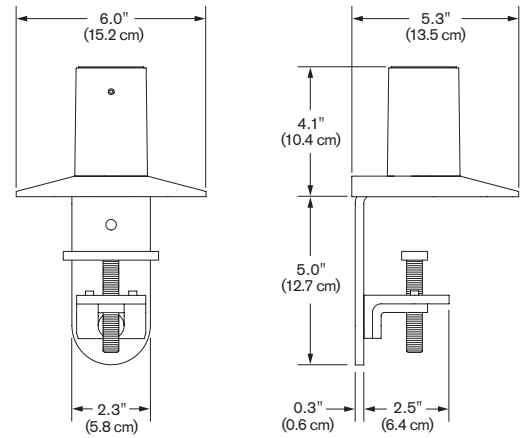

8318

This large FLEXmount® version is compatible with Innovative's heavy-duty arms with extended shaft. The FLEXmount® even handles mounting scenarios such as thick desk edges, desk edges with longer trim and surfaces with a small lip. The ideal mounting solution. It's Innovative! Choose from six different configurations in one kit.

FEATURES

- FLEXmount® with six mounting options, including: desk clamp, thru-desk, grommet, wall, reverse wall and side bolt.
- Compatibility: 7500 Series Articulating Mounts and Dual Tier Pole Mounts.