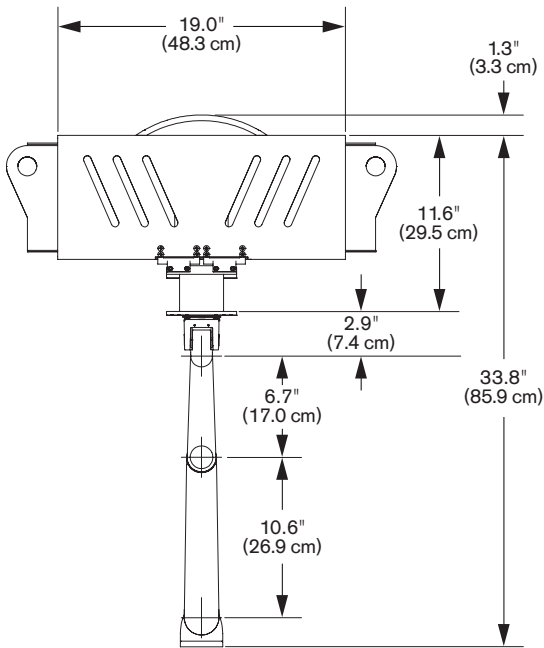

9300-HD-DE

Specifications

TOP VIEW