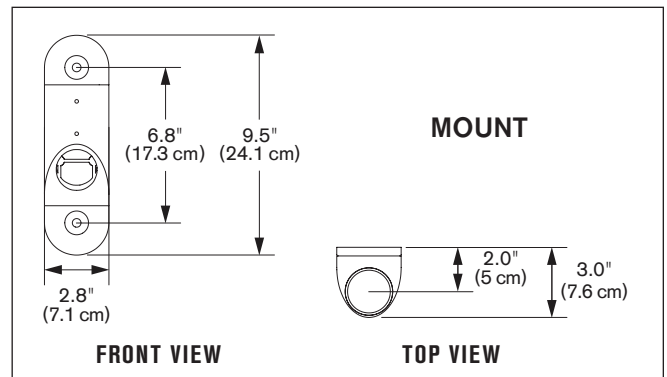

FRONT VIEW

TOP VIEW

Phone: 800.524.2744 | Fax: 610.253.9521 | E-mail: sales@LCDarms.com | Web: www.LCDarms.com