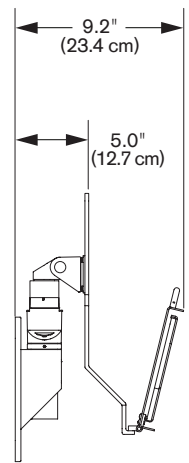

SIDE VIEW

CAPABILITIES

- **Horizontal range** ..... 22" (55.9 cm) of horizontal range
- **Rotation** ..... Three articulation joints
- **Monitor compatibility** ..... VESA® 75mm and 100mm
- **Cable management** ..... Cables are concealed in arm
- **Monitor weight/model number** ..... up to 55 lbs (24.9 kg) / 9300-HD-DE