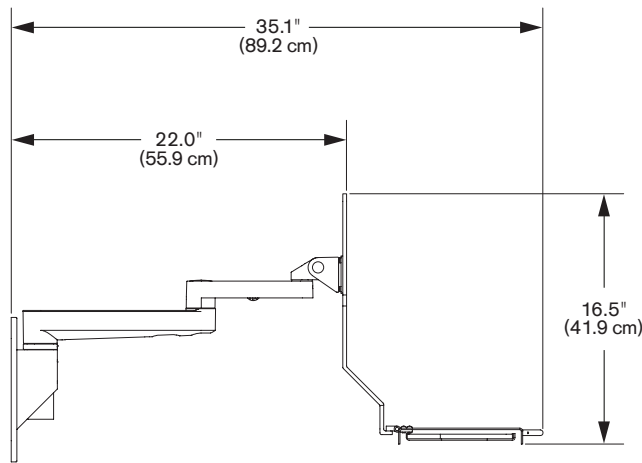

9300-HD-DE

Specifications

SIDE VIEW

CAPABILITIES

- **Horizontal range** ..... 22" (55.9 cm) of horizontal range
- **Rotation** ..... Three articulation joints
- **Monitor compatibility** ..... VESA® 75mm and 100mm
- **Cable management** ..... Cables are concealed in arm
- **Monitor weight/model number** ..... up to 55 lbs (24.9 kg) / 9300-HD-DE

Phone: 800.524.2744 | Fax: 610.253.9521 | E-mail: sales@LCDarms.com | Web: www.LCDarms.com