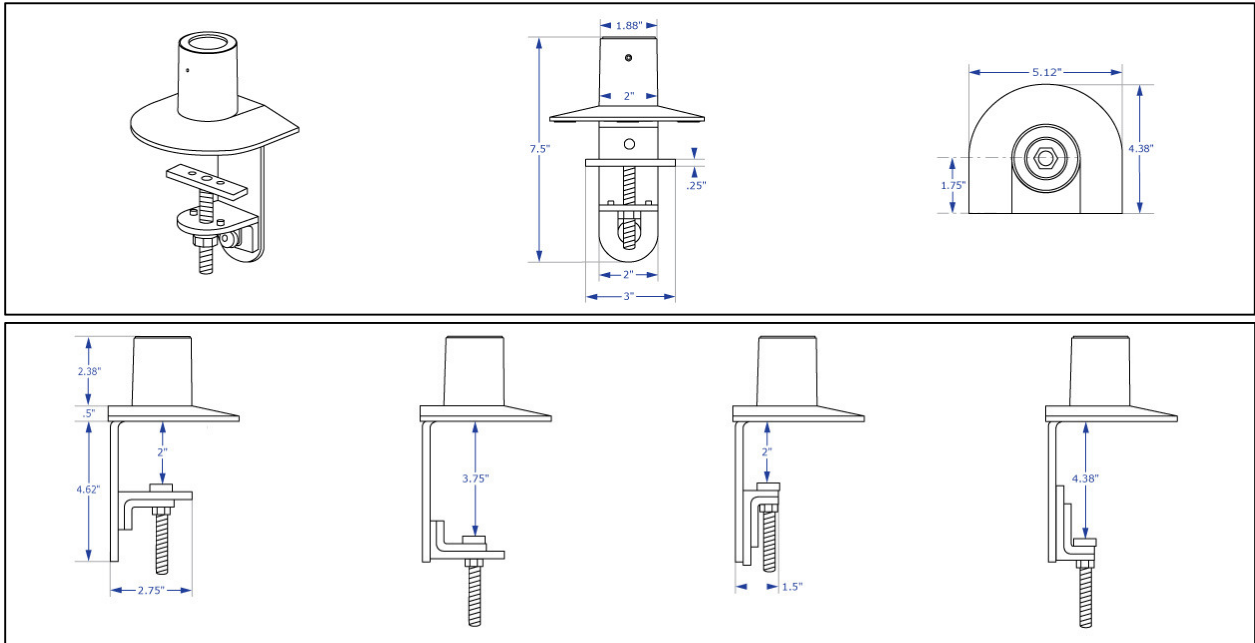

Model 8111 FLEXmount™ Kit – Dimensional Reference

DESK CLAMP

THRU-DESK MOUNT

WALL MOUNT