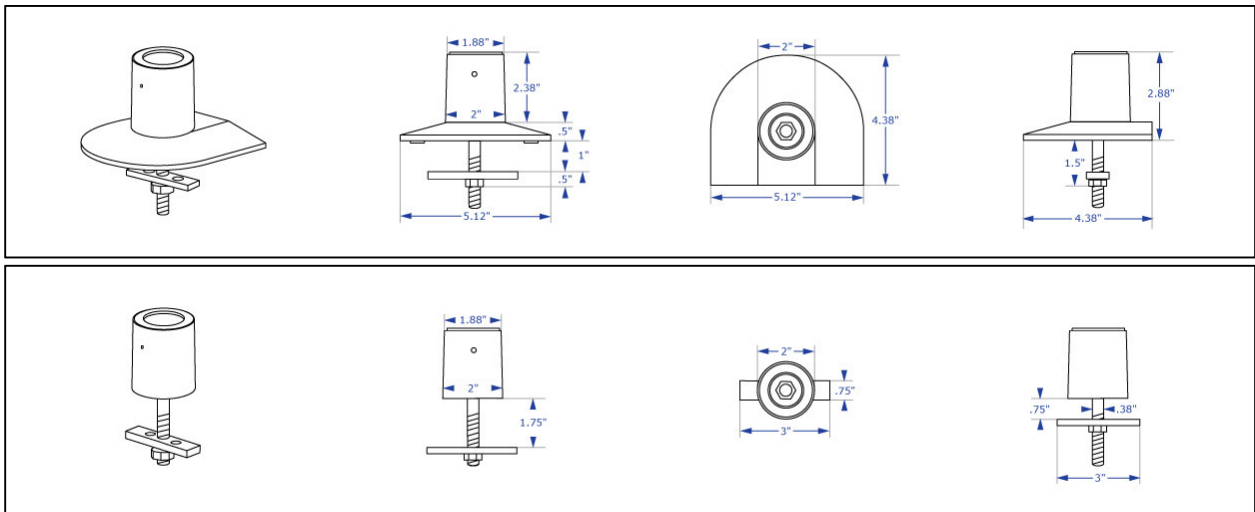

Model 8111 FLEXmount™ Kit – Dimensional Reference

DESK CLAMP

THRU-DESK MOUNT

WALL MOUNT