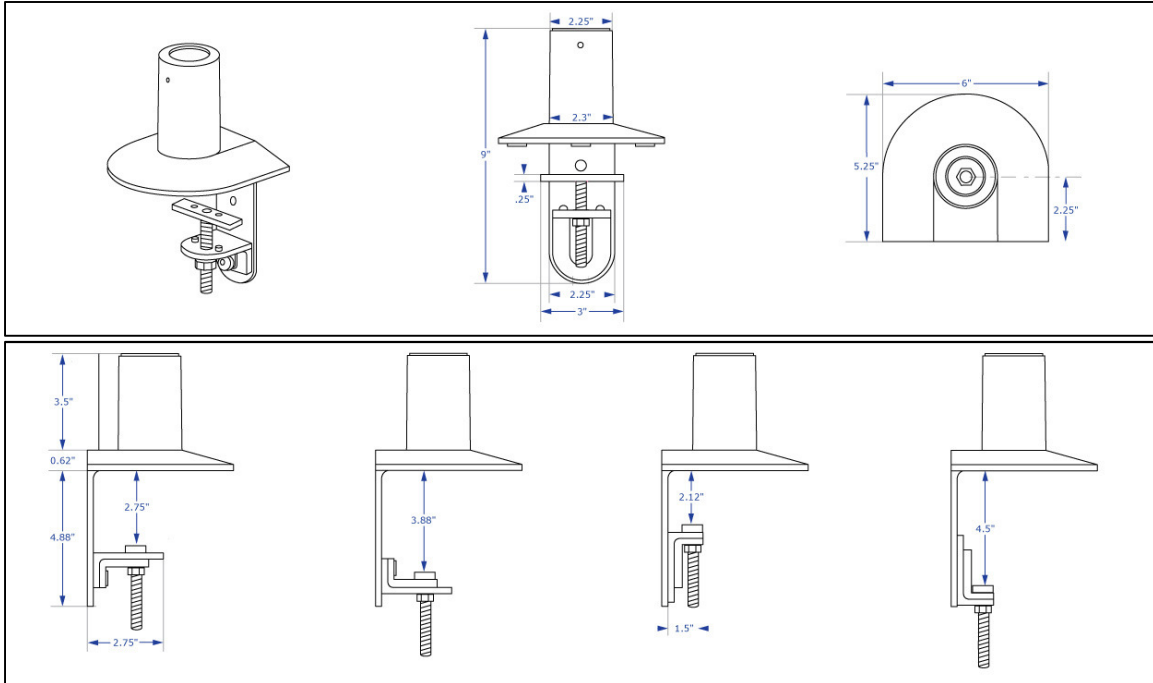

## Model 8318 FLEXmount™ Kit – Dimensional Reference

### DESK CLAMP

### THRU-DESK MOUNT