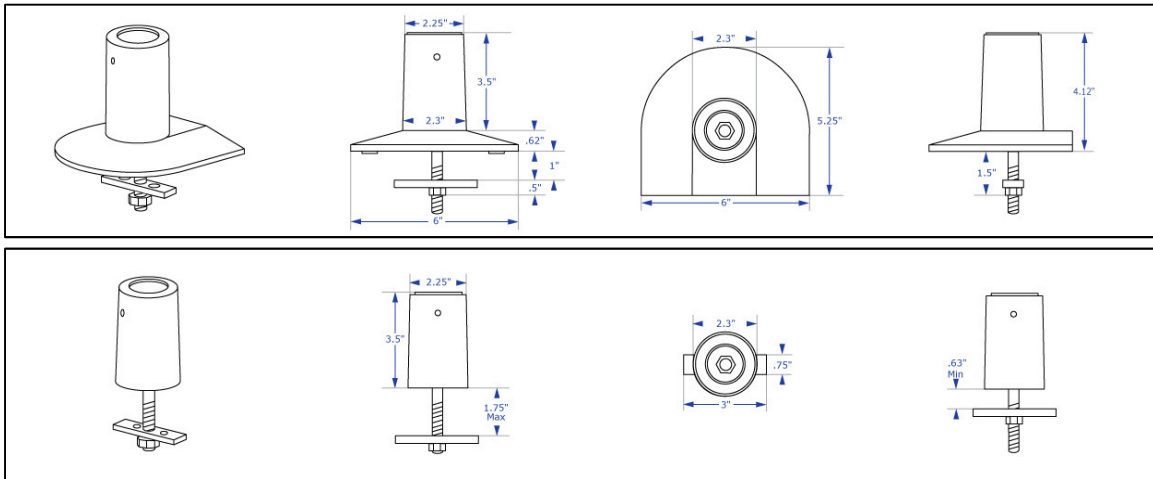

## Model 8318 FLEXmount™ Kit – Dimensional Reference

### THRU-DESK MOUNT