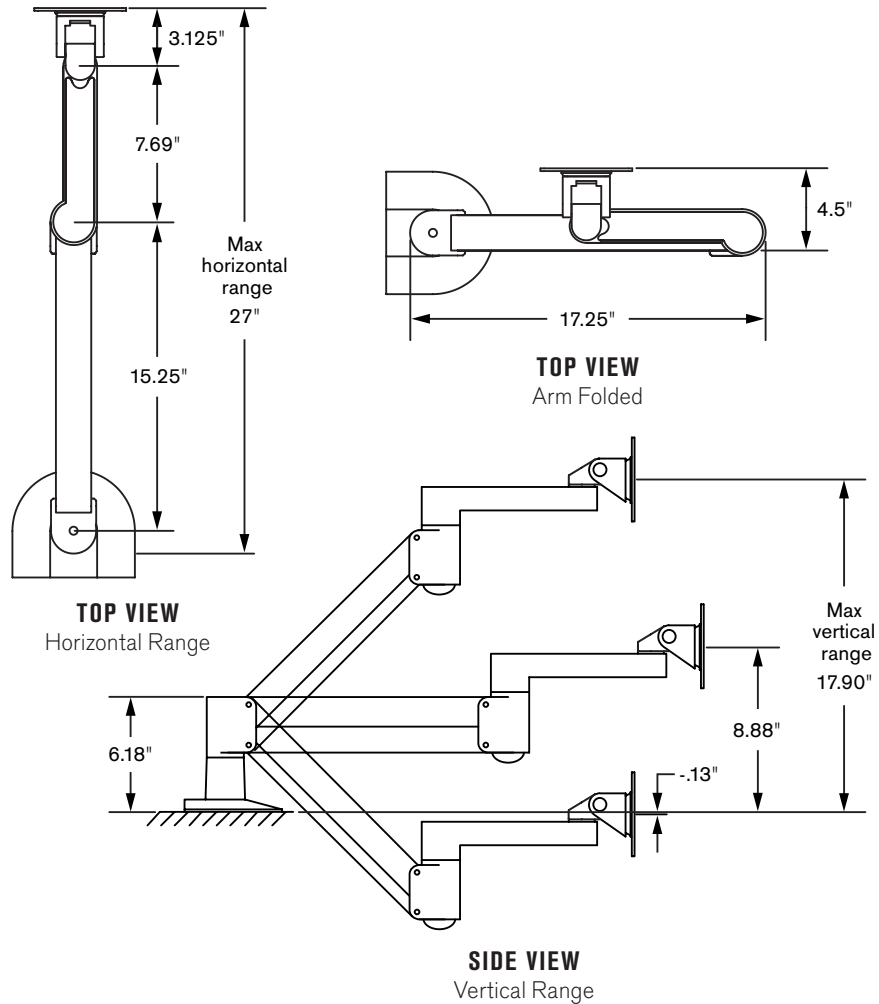

## MOUNTING OPTIONS

Desk Clamp

Thru-Desk

Wall Mount

Grommet Mount (hole greater than 2.5")

Side Mount

Reverse Wall Mount

- Vertical range:**..... 18" (+/- 9" from horizontal)
- Horizontal range:**..... 27"
- Rotation:**..... 360 degrees at three joints
- Monitor tilt:**..... 200 degrees
- Monitor pivot:**..... Landscape to portrait
- Monitor compatibility:**..... VESA® 75mm and 100mm
- Cable management:**..... Cables are concealed in arm
- Mounting options:**..... FLEXmount™ – six different mounting options in one kit including desk clamp, thru-desk and wall
- Monitor weight/model number:**..... 7 - 27 lbs / 7517-1000  
18 - 42 lbs / 7517-1500