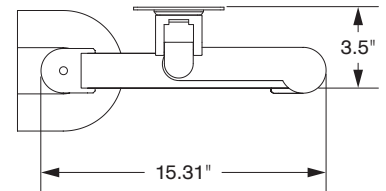

Model 7000

Specifications

SIDE VIEW
Vertical Range

TOP VIEW
Horizontal Range

TOP VIEW
Arm Folded

CAPABILITIES

- Vertical range** 16" (+/- 8" from horizontal)
- Horizontal range** 24"
- Rotation** 360 degrees at three joints
- Monitor tilt** 200 degrees
- Monitor pivot** Landscape to portrait
- Monitor compatibility** VESA® 75mm and 100mm
- Cable management** Cables are concealed in arm
- Mounting options** FLEXmount™, Slatwall, Wall, Thru-Desk
- Monitor weight/model number** 3 - 12.5 lbs / 7000-500
9 - 30 lbs / 7000-800
10 - 33 lbs / 7000-1000

FLEXMOUNT™ CONFIGURATIONS

Desk Clamp

Thru-Desk

Wall

Grommet Hole

Side Bolt

Reverse Wall

OPTIONAL ACCESSORIES