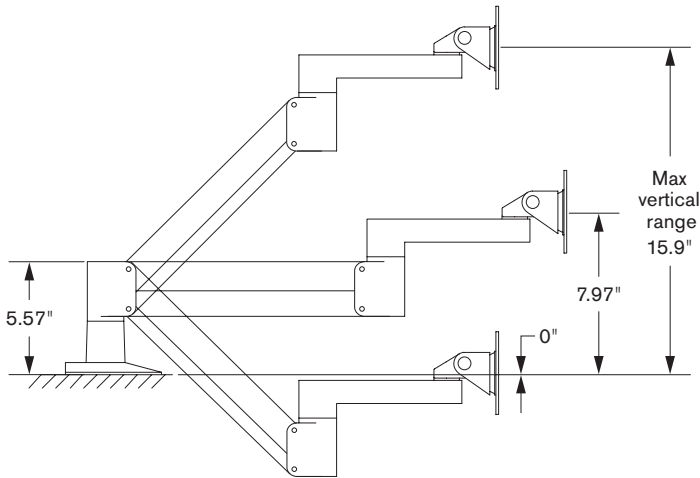

Model 7000

Specifications

SIDE VIEW
Vertical Range

TOP VIEW
Horizontal Range

TOP VIEW
Arm Folded

CAPABILITIES

- Vertical range** 16" (+/- 8" from horizontal)
- Horizontal range** 24"
- Rotation** 360 degrees at three joints
- Monitor tilt** 200 degrees
- Monitor pivot** Landscape to portrait
- Monitor compatibility** VESA® 75mm and 100mm
- Cable management** Cables are concealed in arm
- Mounting options** FLEXmount™, Slatwall, Wall, Thru-Desk
- Monitor weight/model number** 3 - 12.5 lbs / 7000-500
9 - 30 lbs / 7000-800
10 - 33 lbs / 7000-1000

FLEXMOUNT™ CONFIGURATIONS

Desk Clamp

Thru-Desk

Wall

Grommet Hole

Side Bolt

Reverse Wall

OPTIONAL ACCESSORIES

QUICK RELEASE ADAPTERS

Allows for quick attach and release of monitor (8336-QR).

MOUNTS

Wall (8325), slatwall (8246) and thru-desk (8312).

EXTENDER TUBES

Raise the height of your arm. 2" (8171-2) and 6" (8171-6) extensions available.