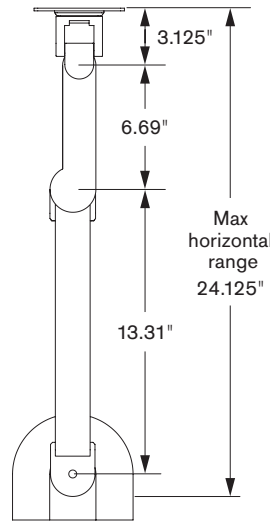

Model 7000

Specifications

SIDE VIEW
Vertical Range

TOP VIEW
Horizontal Range

TOP VIEW
Arm Folded

CAPABILITIES

- Vertical range** 16" (+/- 8" from horizontal)
- Horizontal range** 24"
- Rotation** 360 degrees at three joints
- Monitor tilt** 200 degrees
- Monitor pivot** Landscape to portrait
- Monitor compatibility** VESA® 75mm and 100mm
- Cable management** Cables are concealed in arm
- Mounting options** FLEXmount™, Slatwall, Wall, Thru-Desk
- Monitor weight/model number** 3 - 12.5 lbs / 7000-500
9 - 30 lbs / 7000-800
10 - 33 lbs / 7000-1000

FLEXMOUNT™ CONFIGURATIONS

Desk Clamp

Thru-Desk

Wall

Grommet Hole

Side Bolt

Reverse Wall

OPTIONAL ACCESSORIES

QUICK RELEASE ADAPTERS

Allows for quick attach and release of monitor (8336-QR).

MOUNTS

Wall (8325), slatwall (8246) and thru-desk (8312).

EXTENDER TUBES

Raise the height of your arm. 2" (8171-2) and 6" (8171-6) extensions available.