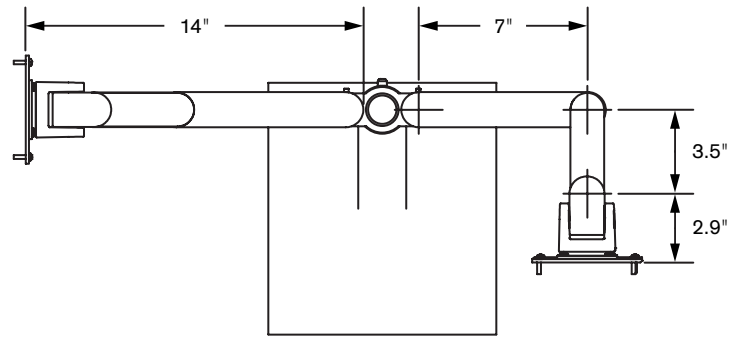

Model 9113

Specifications

FRONT VIEW

SIDE VIEW

- Horizontal Range:** 14" from back of pole
- Pole height:** 16"
- Base dimensions:** W: 9.5", L: 10.5"
- Base weight:** 10 lbs
- Monitor tilt:** 200 degrees
- Monitor pivot:** Landscape to portrait
- Monitor compatibility:** VESA® 75mm and 100mm
- Monitor weight/model number:** Up to 45 lbs / 9109-S