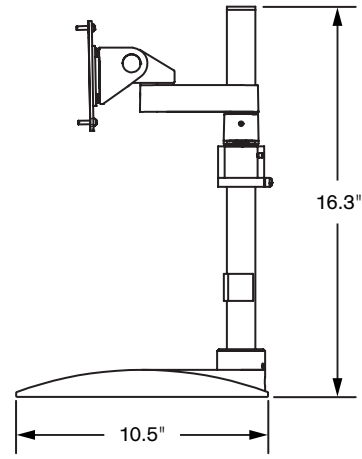

Model 9113

Specifications

FRONT VIEW

SIDE VIEW

- Horizontal Range:** 14" from back of pole
- Pole height:** 16"
- Base dimensions:** W: 9.5", L: 10.5"
- Base weight:** 10 lbs
- Monitor tilt:** 200 degrees
- Monitor pivot:** Landscape to portrait
- Monitor compatibility:** VESA® 75mm and 100mm
- Monitor weight/model number:** Up to 45 lbs / 9109-S