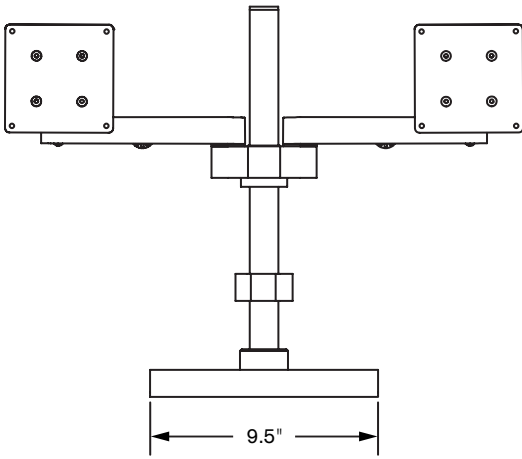

Model 9113

Specifications

FRONT VIEW

SIDE VIEW

- Horizontal Range:** 14" from back of pole
- Pole height:** 16"
- Base dimensions:** W: 9.5", L: 10.5"
- Base weight:** 10 lbs
- Monitor tilt:** 200 degrees
- Monitor pivot:** Landscape to portrait
- Monitor compatibility:** VESA® 75mm and 100mm
- Monitor weight/model number:** Up to 45 lbs / 9109-S