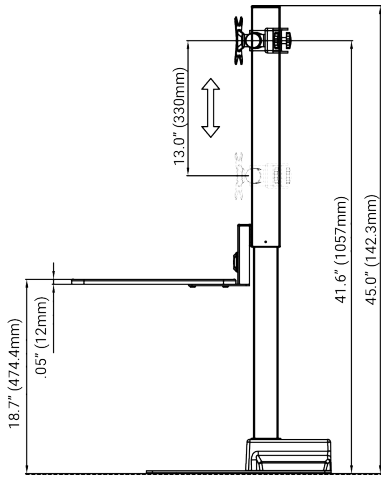

### PRODUCT FEATURES:

- TAA Compliant
- Detachable VESA bracket makes the installation much easier by attaching to your monitors independently and then sliding back onto the arm
- Wide range of monitor movement enables swivel, rotation and tilt to match different viewing angle needs
- Height adjustment on the vertical column promotes ergonomic positioning and sit-stand work routine to counteract the harmful effects of increasingly sedentary work style
- Electric push button height adjustment
- Cable management keeps cables organized for a clean, clutter-free look
- Max Total Load Weight Capacity: 88.2 lbs
- Desk Height Adjustment Range: 18.7"
- Monitor Size: up to 27" per monitor
- Monitor Weight: Up to 15.4 lbs per monitor
- Screen Height Adjustable Range: 13"
- Monitor Tilt Angle: +15° / -15° Monitor Rotation: 360°
- VESA Compatibility: 75mm & 100mm
- Warranty: 10 years (motor - 3 years)
- Color: Black

## SIDE VIEW