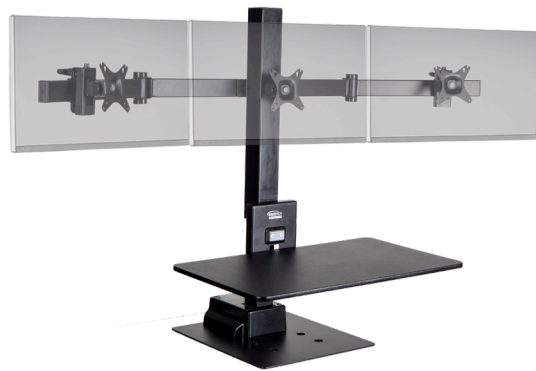

FDM-E-STAND-3