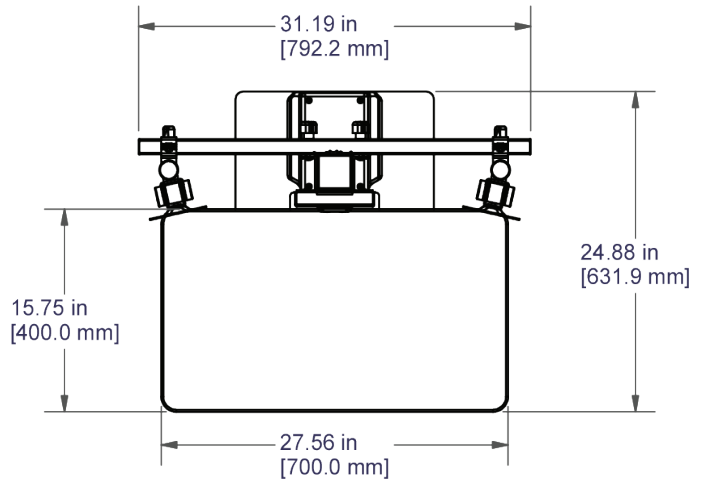

TOP DOWN VIEW