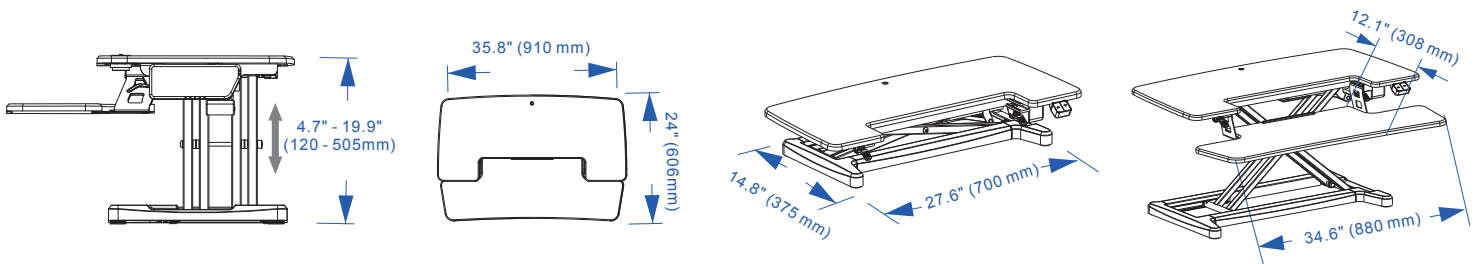

FLEXISPOT

Item No. EM7MB
Color: Black
Weight capacity: 55 lbs

Dimensions

Applied desks

Standard desk

L-shaped desk

Fits most people's height

Applied monitor size

Support one screen up to 35"