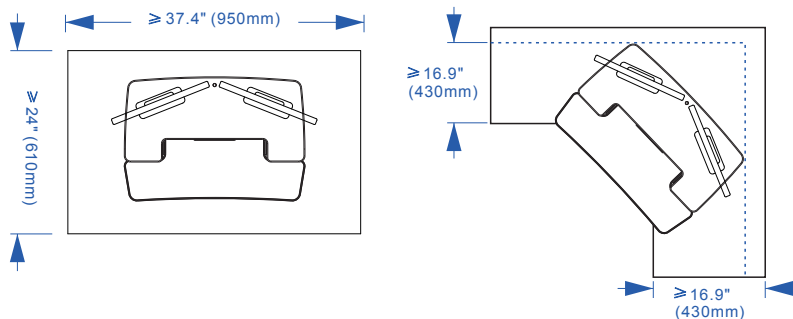

FLEXISPOT

Item No. EM7MB
Color: Black
Weight capacity: 55 lbs

Dimensions

Applied desks

Standard desk

L-shaped desk

Fits most people's height

Applied monitor size

Support one screen up to 35"