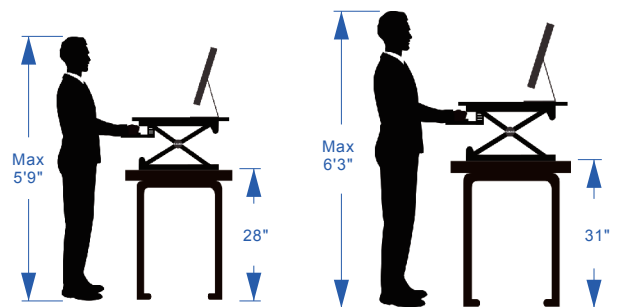

FLEXISPOT

Item No. EM7MB
Color: Black
Weight capacity: 55 lbs

Dimensions

Applied desks

Standard desk

L-shaped desk

Fits most people's height

Applied monitor size

Support one screen up to 35"