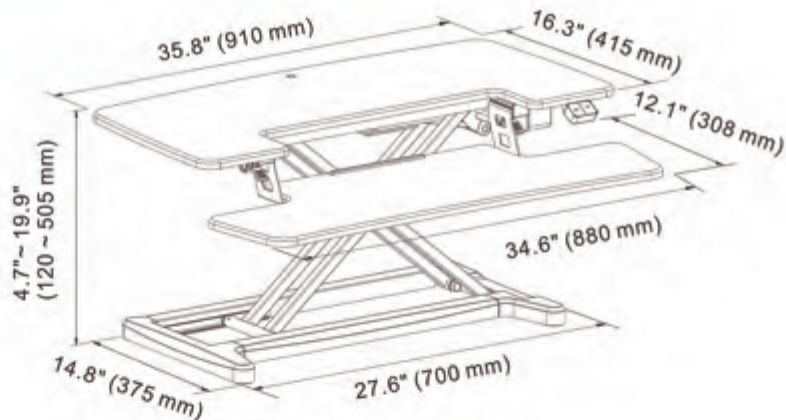

## AlcoveRiser Electric Desktop Workstation

Staying in motion throughout your workday is a breeze with FlexiSpot's Electric Desk Riser (EM7MB). By gently pressing a button, you can instantly shift from sitting to standing — no heavy lifting necessary. Plus, it's super quiet so you'll never disturb those who work near you. Even if your workstation has limited space, the compact design is sure to be an ideal fit, while also being sturdy enough to hold up to 55 pounds.

## Features

- **Whisper-Quiet Movement:** Up to 20% quieter than other brands so you never disturb others.
- **Deep 15" Desk Base:** Fits on top of compact workstations yet offers an extra-spacious desktop.
- **Hassle-Free Operation:** Skip the heavy lifting of manual adjustment by simply pressing a button.
- **Patented Bracing System:** Eliminates the jostling and abrupt drop that's common with other brands.
- **Increased Load Capacity:** Supports up to 55 lbs to hold a monitor, laptop, keyboard, and more.
- **Ergo-Friendly Design:** Encourages healthy movement, good posture, and proper wrist and elbow alignment.

### EM7MB

EM7MB

55 lbs  
25 kg

4.7" - 19.9"  
120 - 505 mm

35.8" x 16.3"  
910 x 415 mm

Black

FlexiSpot designs and manufactures height adjustable desks and desktop workstations. Our products provide quick, easy and stable transitions between sitting and standing. We offer a healthier approach to using a computer with our attractively crafted workspace solutions.