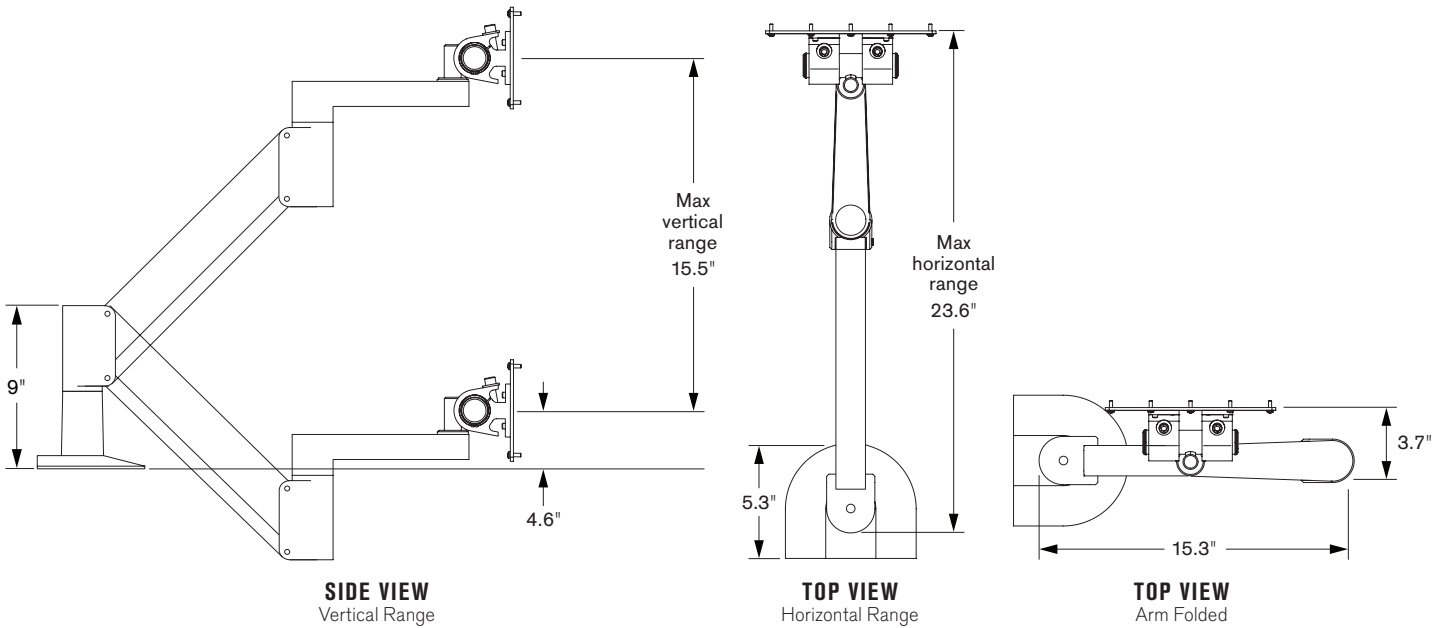

Model 9105-XHD

Specifications

CAPABILITIES

- **Vertical range** ..... 15.5"
- **Horizontal range** ..... 23.6"
- **Rotation** ..... 360 degrees at three joints
- **Monitor tilt** ..... 200 degrees
- **Monitor pivot** ..... Landscape to portrait
- **Monitor compatibility** ..... VESA® 75mm and 100mm
- **Cable management** ..... Cables are clipped beneath arm
- **Mounting options** ..... FLEXmount™, Wall, Thru-Desk
- **Monitor weight/model number** ..... 35.5 - 69.1 lbs / 9105-XHD-1500-FM

Phone: 800.524.2744 | Fax: 610.253.9521 | E-mail: sales@LCDarms.com | Web: www.LCDarms.com