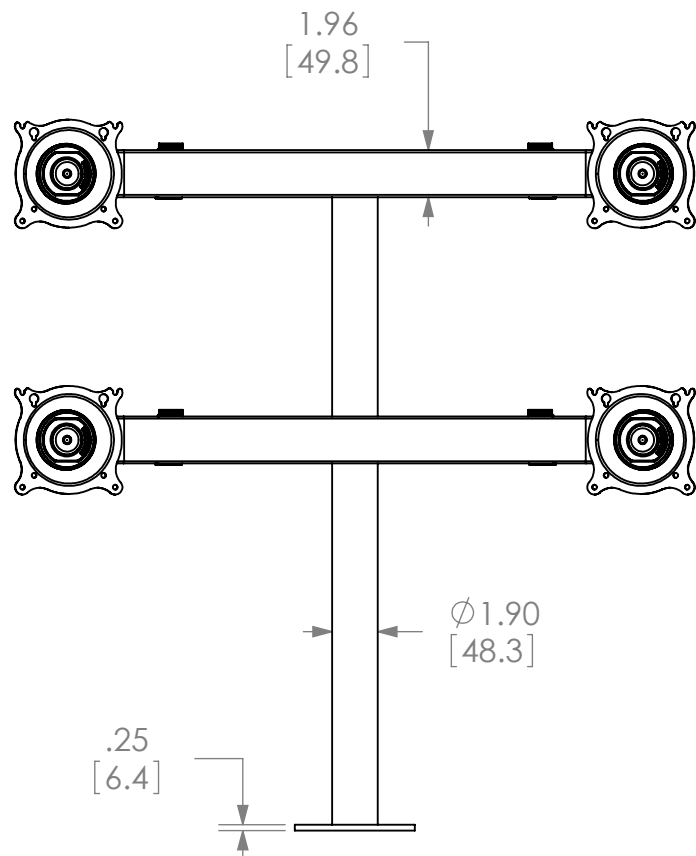

IF SAME SIZE DISPLAY IS USED FOR BOTH,
MAXIMUM SCREEN WIDTH OF 22.7"

CHIEF MANUFACTURING INC.
MOUNT ORDER NUMBER IS **KTG-440**
PHONE: 1-800-582-6480

SHEET SCALE = 1:8

THE INFORMATION AND DESIGNS CONTAINED
IN THIS DRAWING ARE CONFIDENTIAL AND THE
PROPRIETARY PROPERTY OF CHIEF MFG., INC.
NEITHER THIS DESIGN NOR ANY INFORMATION
CONTAINED IN THIS DRAWING MAY BE
REPRODUCED OR DISCLOSED TO OTHERS
WITHOUT THE EXPRESS WRITTEN CONSENT OF
CHIEF MFG., INC.

TITLE
CUSTOMER PRINT
KTG-440

SIZE DWG. NO.
B KTG-440

8401 EAGLE CREEK PKY
SUITE #700
SAVAGE, MN 55378
PHONE: 952-894-6280
FAX: 877-894-6918

KTG-440