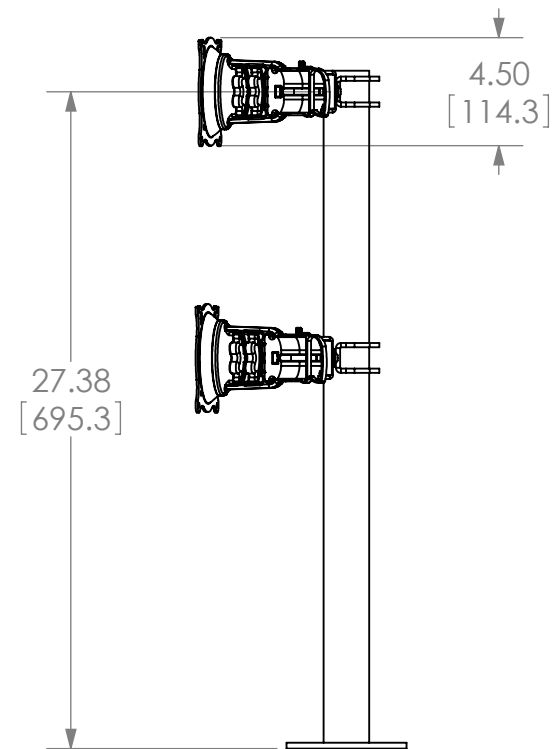

IF SAME SIZE DISPLAY IS USED FOR BOTH,
MAXIMUM SCREEN WIDTH OF 22.7"

CHIEF MANUFACTURING INC.
MOUNT ORDER NUMBER IS **KTG-440**
PHONE: 1-800-582-6480

SHEET SCALE = 1:8

THE INFORMATION AND DESIGNS CONTAINED
IN THIS DRAWING ARE CONFIDENTIAL AND THE
PROPRIETARY PROPERTY OF CHIEF MFG., INC.
NEITHER THIS DESIGN NOR ANY INFORMATION
CONTAINED IN THIS DRAWING MAY BE
REPRODUCED OR DISCLOSED TO OTHERS
WITHOUT THE EXPRESS WRITTEN CONSENT OF
CHIEF MFG., INC.

TITLE
CUSTOMER PRINT
KTG-440

SIZE DWG. NO.
B KTG-440

8401 EAGLE CREEK PKY
SUITE #700
SAVAGE, MN 55378
PHONE: 952-894-6280
FAX: 877-894-6918

KTG-440