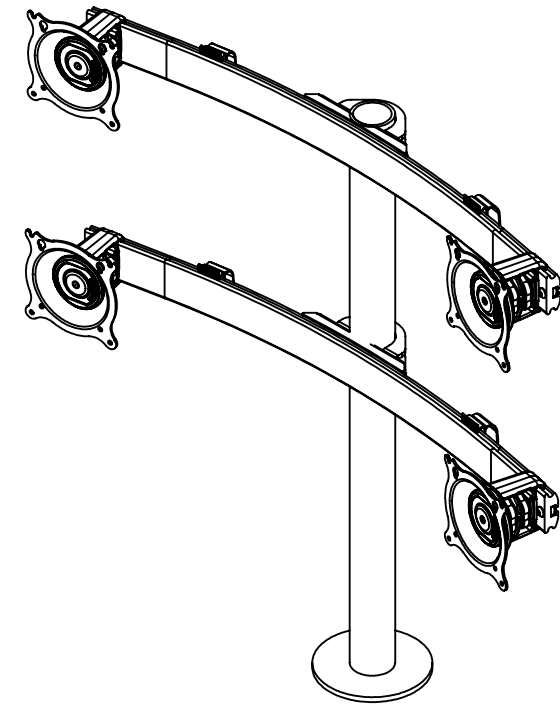

IF SAME SIZE DISPLAY IS USED FOR BOTH,
MAXIMUM SCREEN WIDTH OF 22.7"

CHIEF MANUFACTURING INC.
MOUNT ORDER NUMBER IS **KTG-440**
PHONE: 1-800-582-6480

SHEET SCALE = 1:8

THE INFORMATION AND DESIGNS CONTAINED
IN THIS DRAWING ARE CONFIDENTIAL AND THE
PROPRIETARY PROPERTY OF CHIEF MFG., INC.
NEITHER THIS DESIGN NOR ANY INFORMATION
CONTAINED IN THIS DRAWING MAY BE
REPRODUCED OR DISCLOSED TO OTHERS
WITHOUT THE EXPRESS WRITTEN CONSENT OF
CHIEF MFG., INC.

TITLE
CUSTOMER PRINT
KTG-440

SIZE DWG. NO.
B KTG-440

8401 EAGLE CREEK PKY
SUITE #700
SAVAGE, MN 55378
PHONE: 952-894-6280
FAX: 877-894-6918

KTG-440