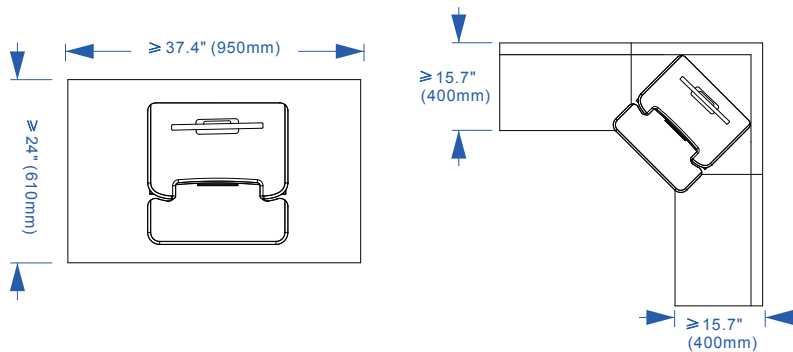

Applied desks

Standard desk

L-shaped desk