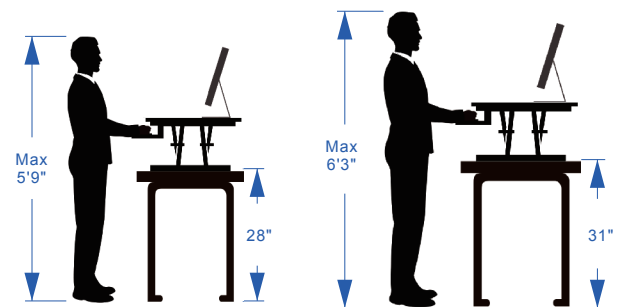

## Dimensions

## Applied desks

Standard desk

L-shaped desk

## Fits most people's height

## Applied monitor size

Support one screen up to 28"