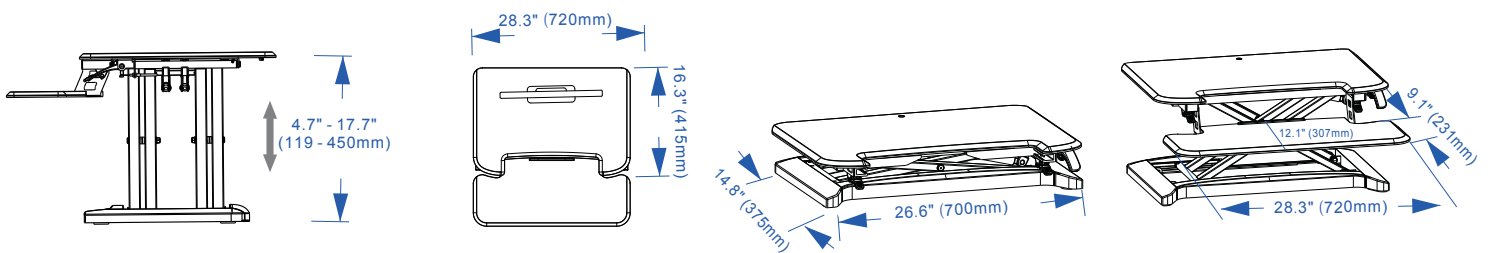

# FLEXISPOT

Item No. M7B  
Color: Black  
Weight capacity: 33 lbs

## Dimensions

## Applied desks

Standard desk

L-shaped desk

## Applied monitor size

Support one screen up to 28"